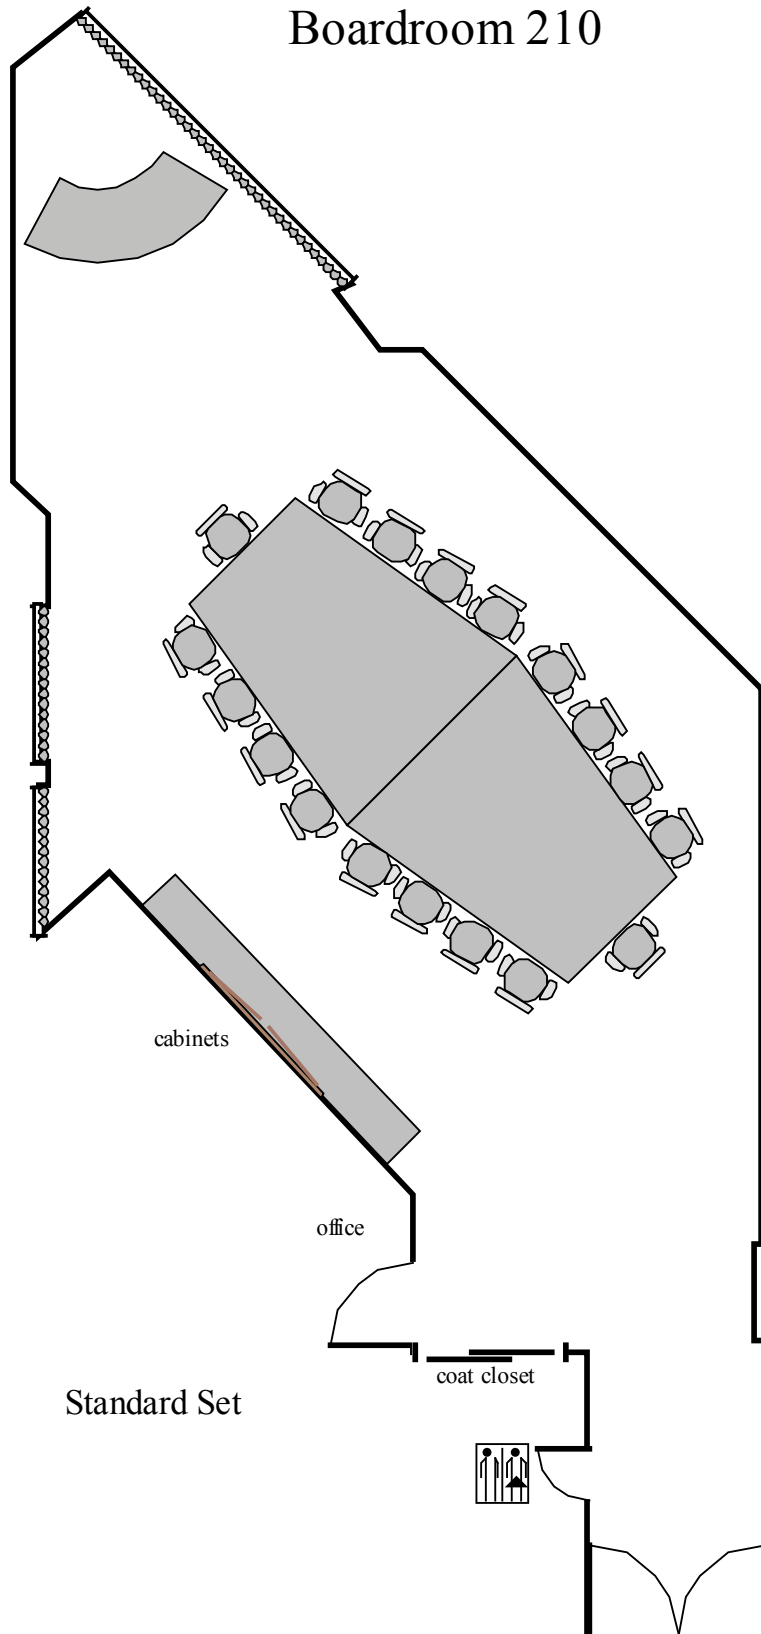

Boardroom 210

Boardroom 210
Square Feet- 1150
Room Dimensions- 23 x 50