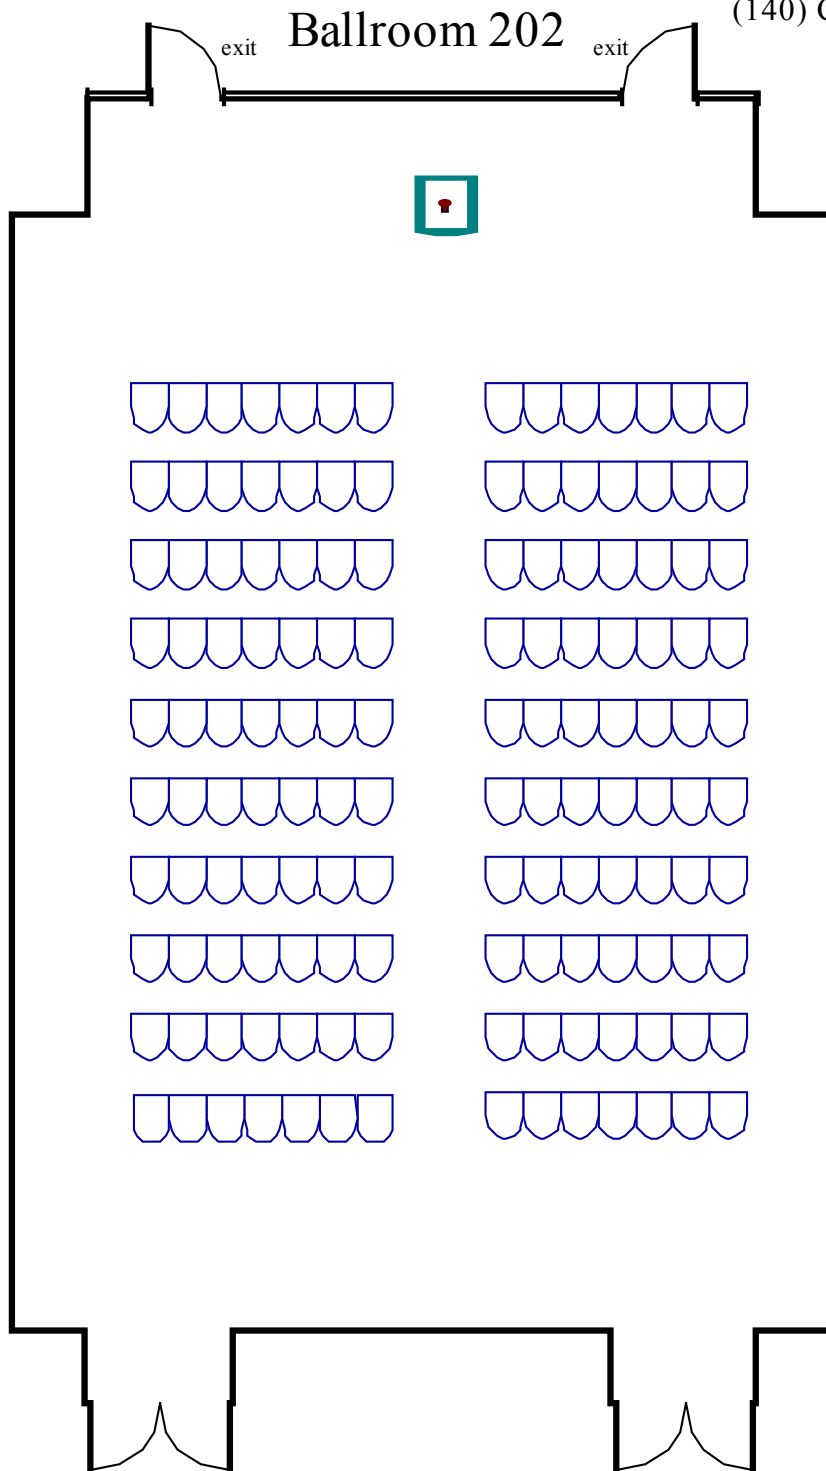

Theatre

Max 140

(140) Chairs row seating

Ballroom 202

Square Feet- 1683

Room Dimensions- 51 x 33