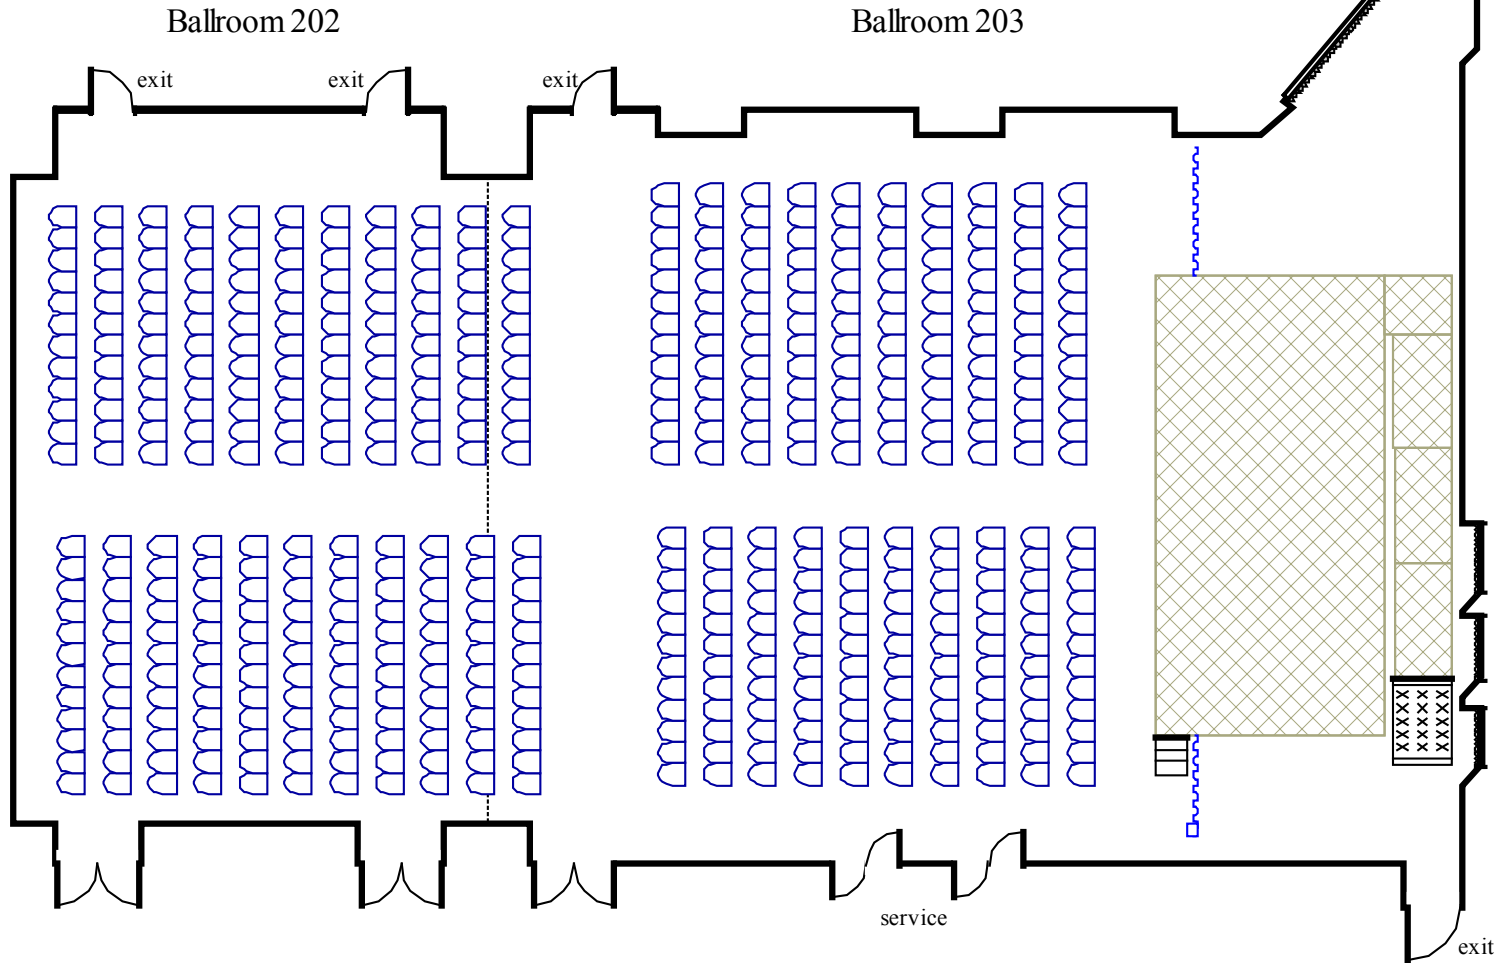

Theatre
Max 514
(514) Chairs row seating

Ballrooms 202-203
Square Feet- 5100
Room Dimensions- 51 x 100