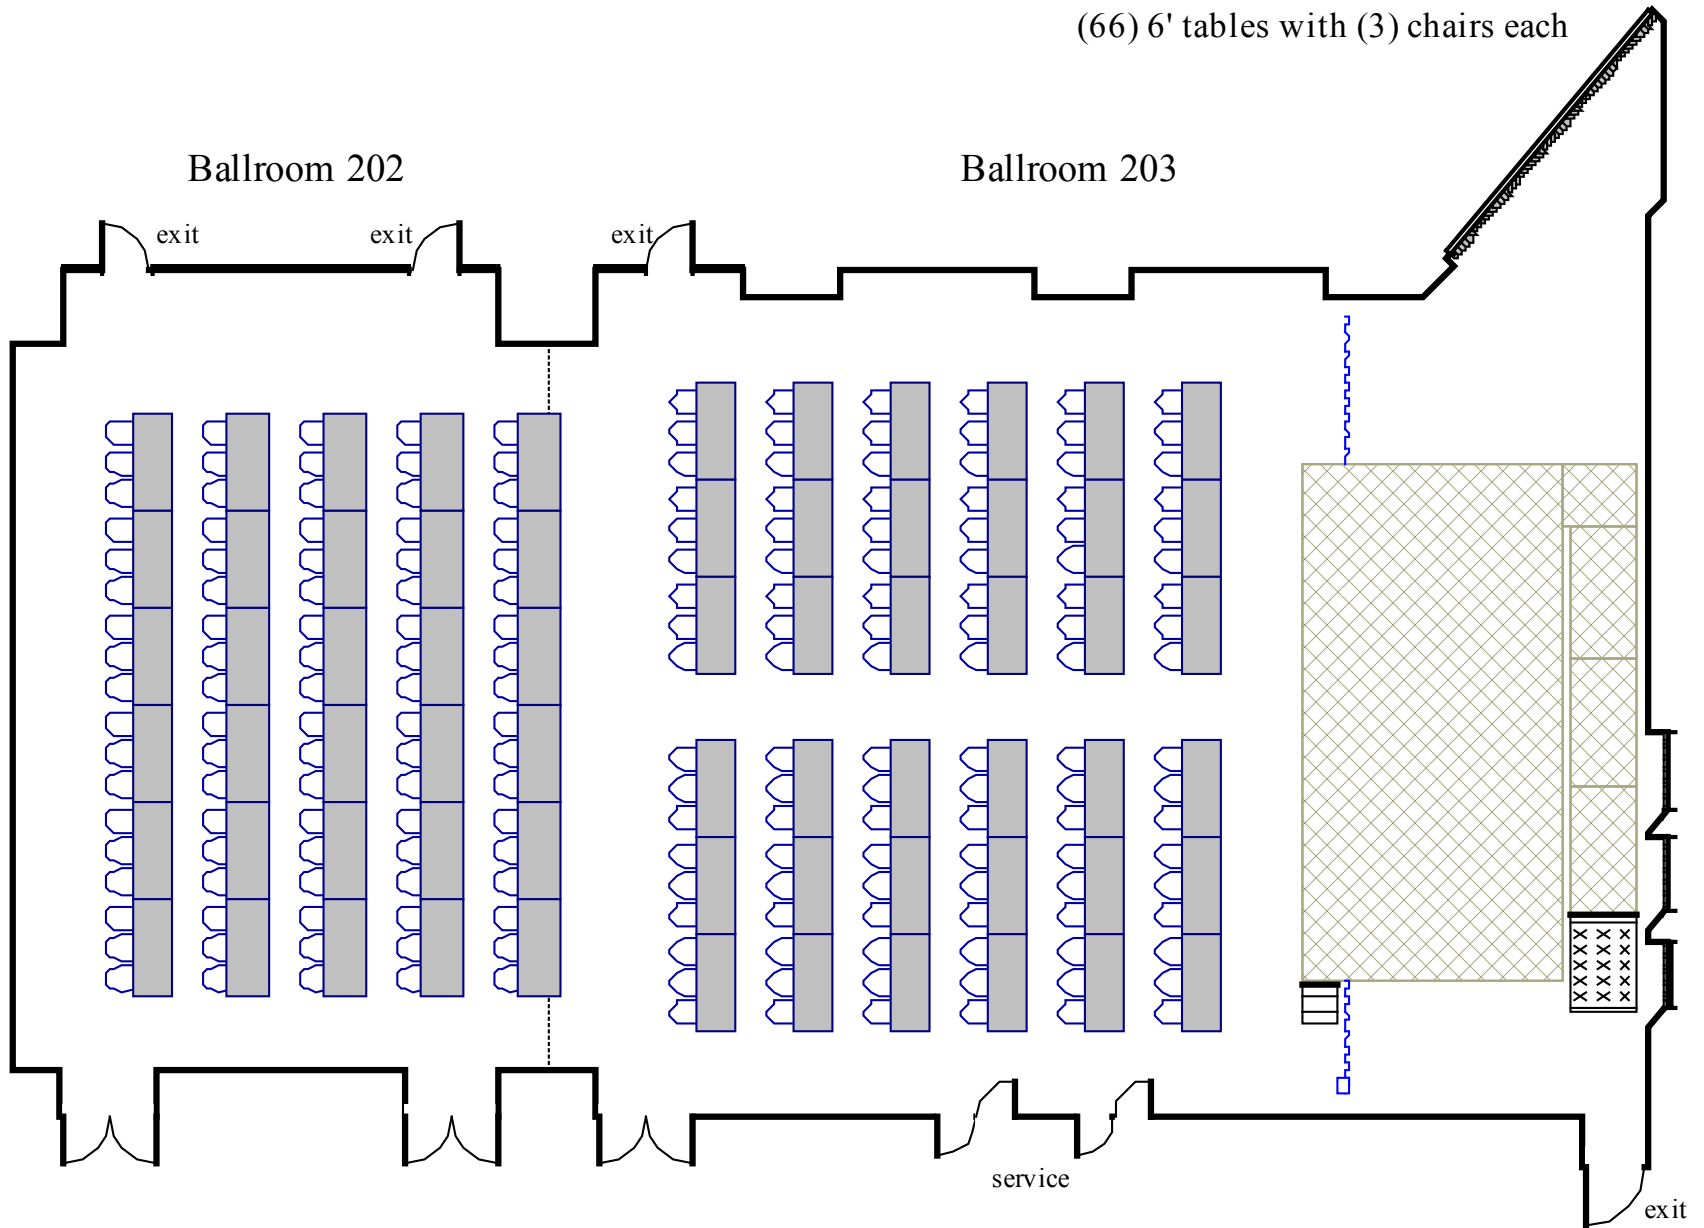

# Classroom

Max 198

(66) 6' tables with (3) chairs each

Ballrooms 202-203

Square Feet- 5100

RoomDimensions- 51 x 100