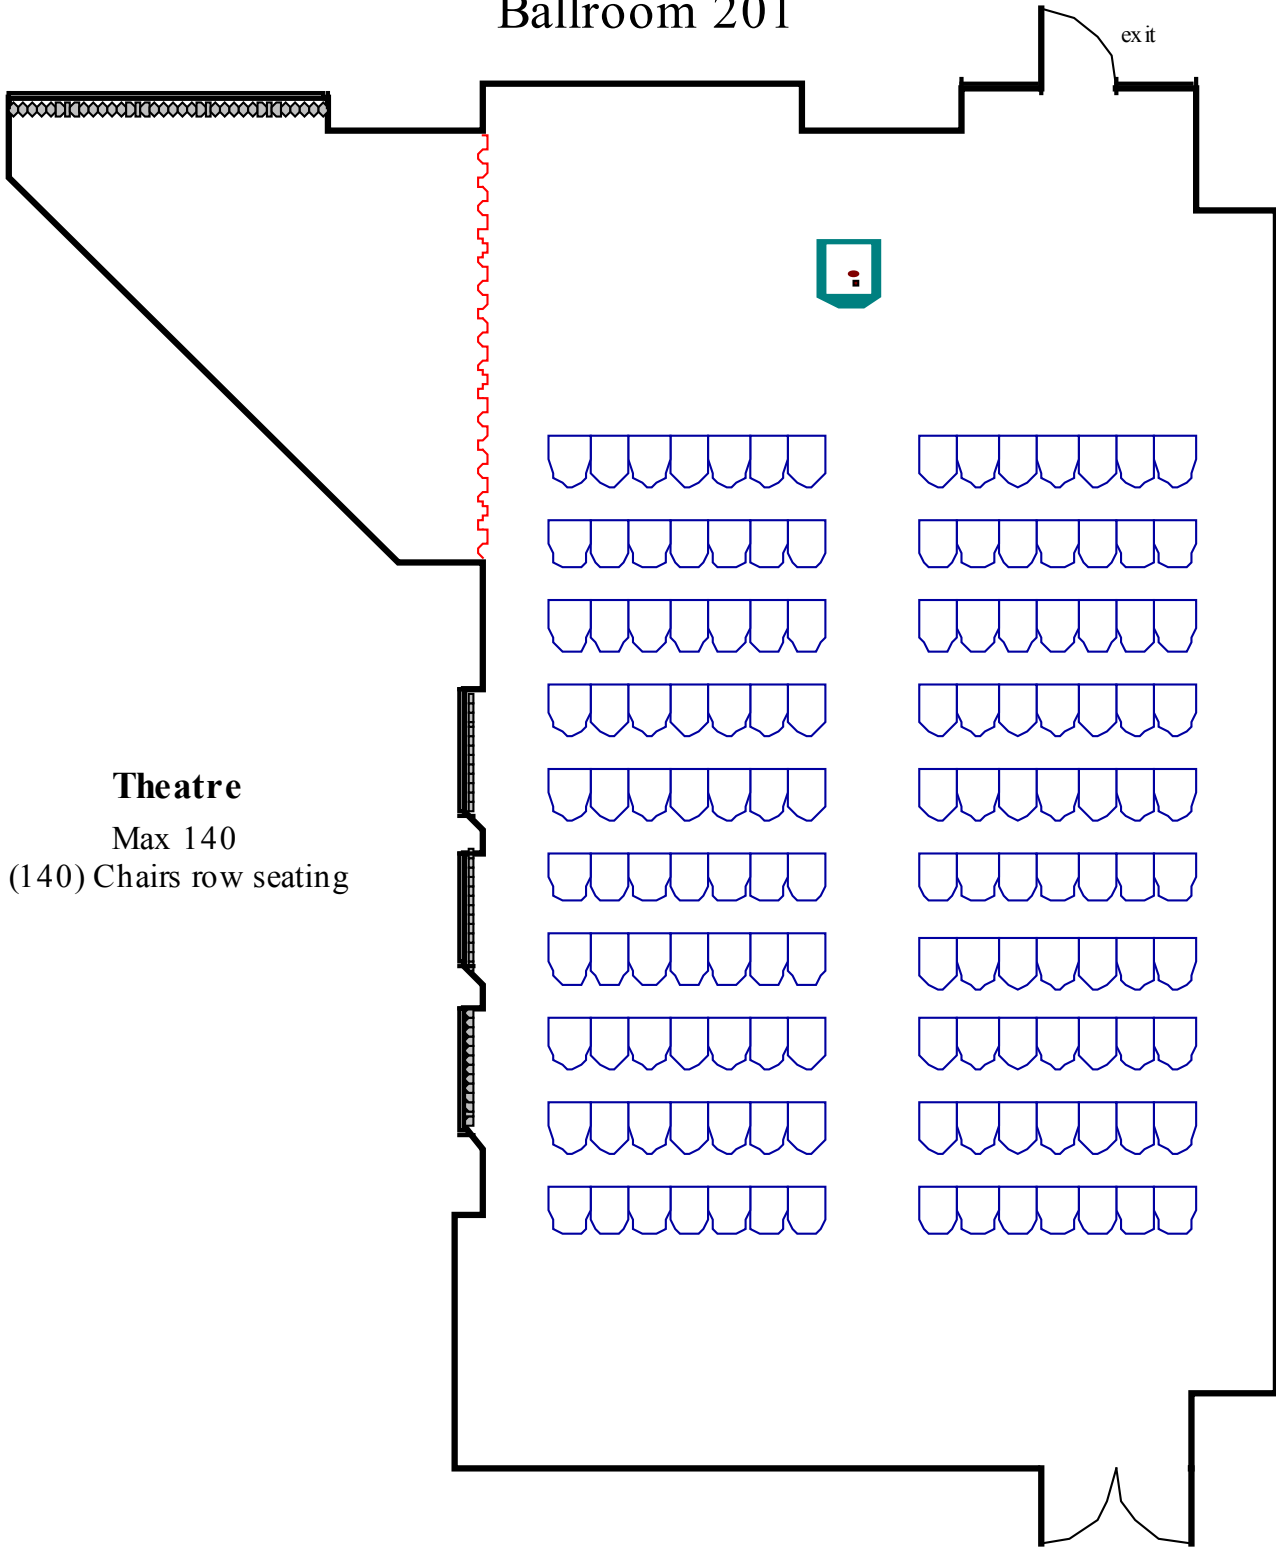

# Ballroom 201

**Theatre**  
Max 140  
(140) Chairs row seating

Ballroom 201  
Square Feet- 1530  
Room Dimensions- 51 x 30