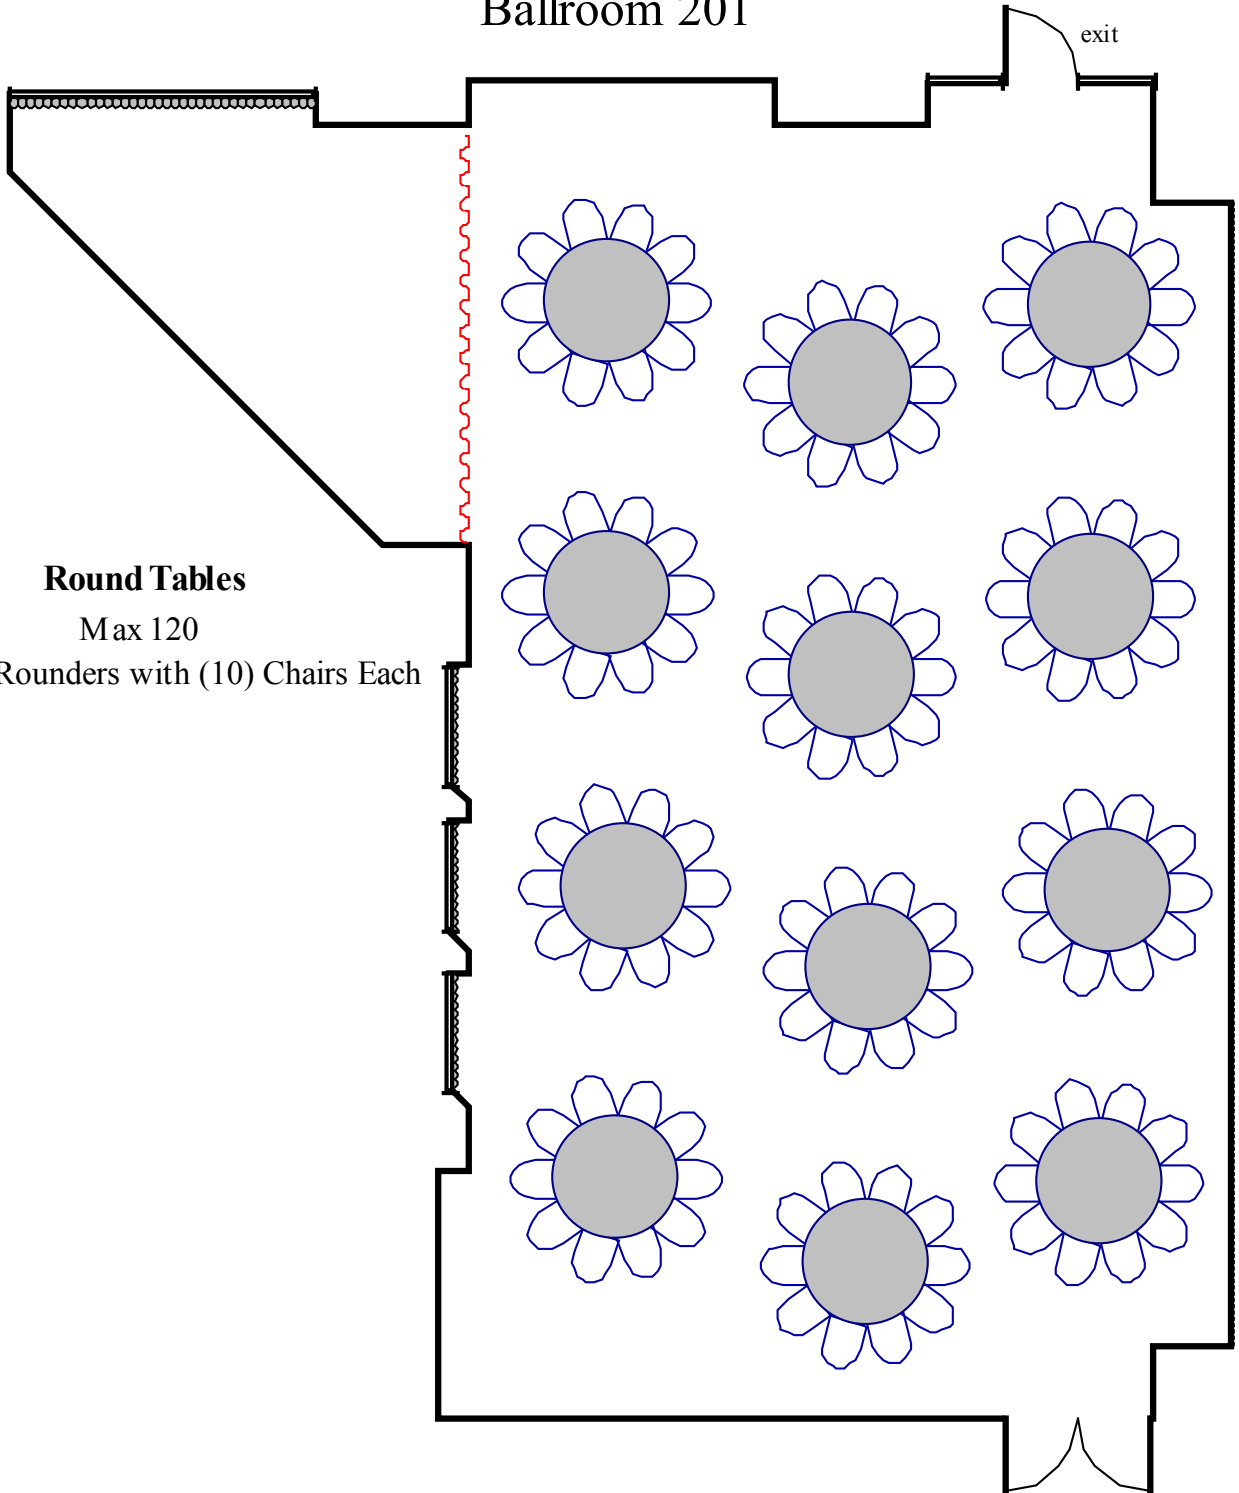

Ballroom 201

exit

Round Tables
Max 120
(12) Rounders with (10) Chairs Each

Ballroom 201

Square Feet- 1530

Room Dimensions- 51 x 30