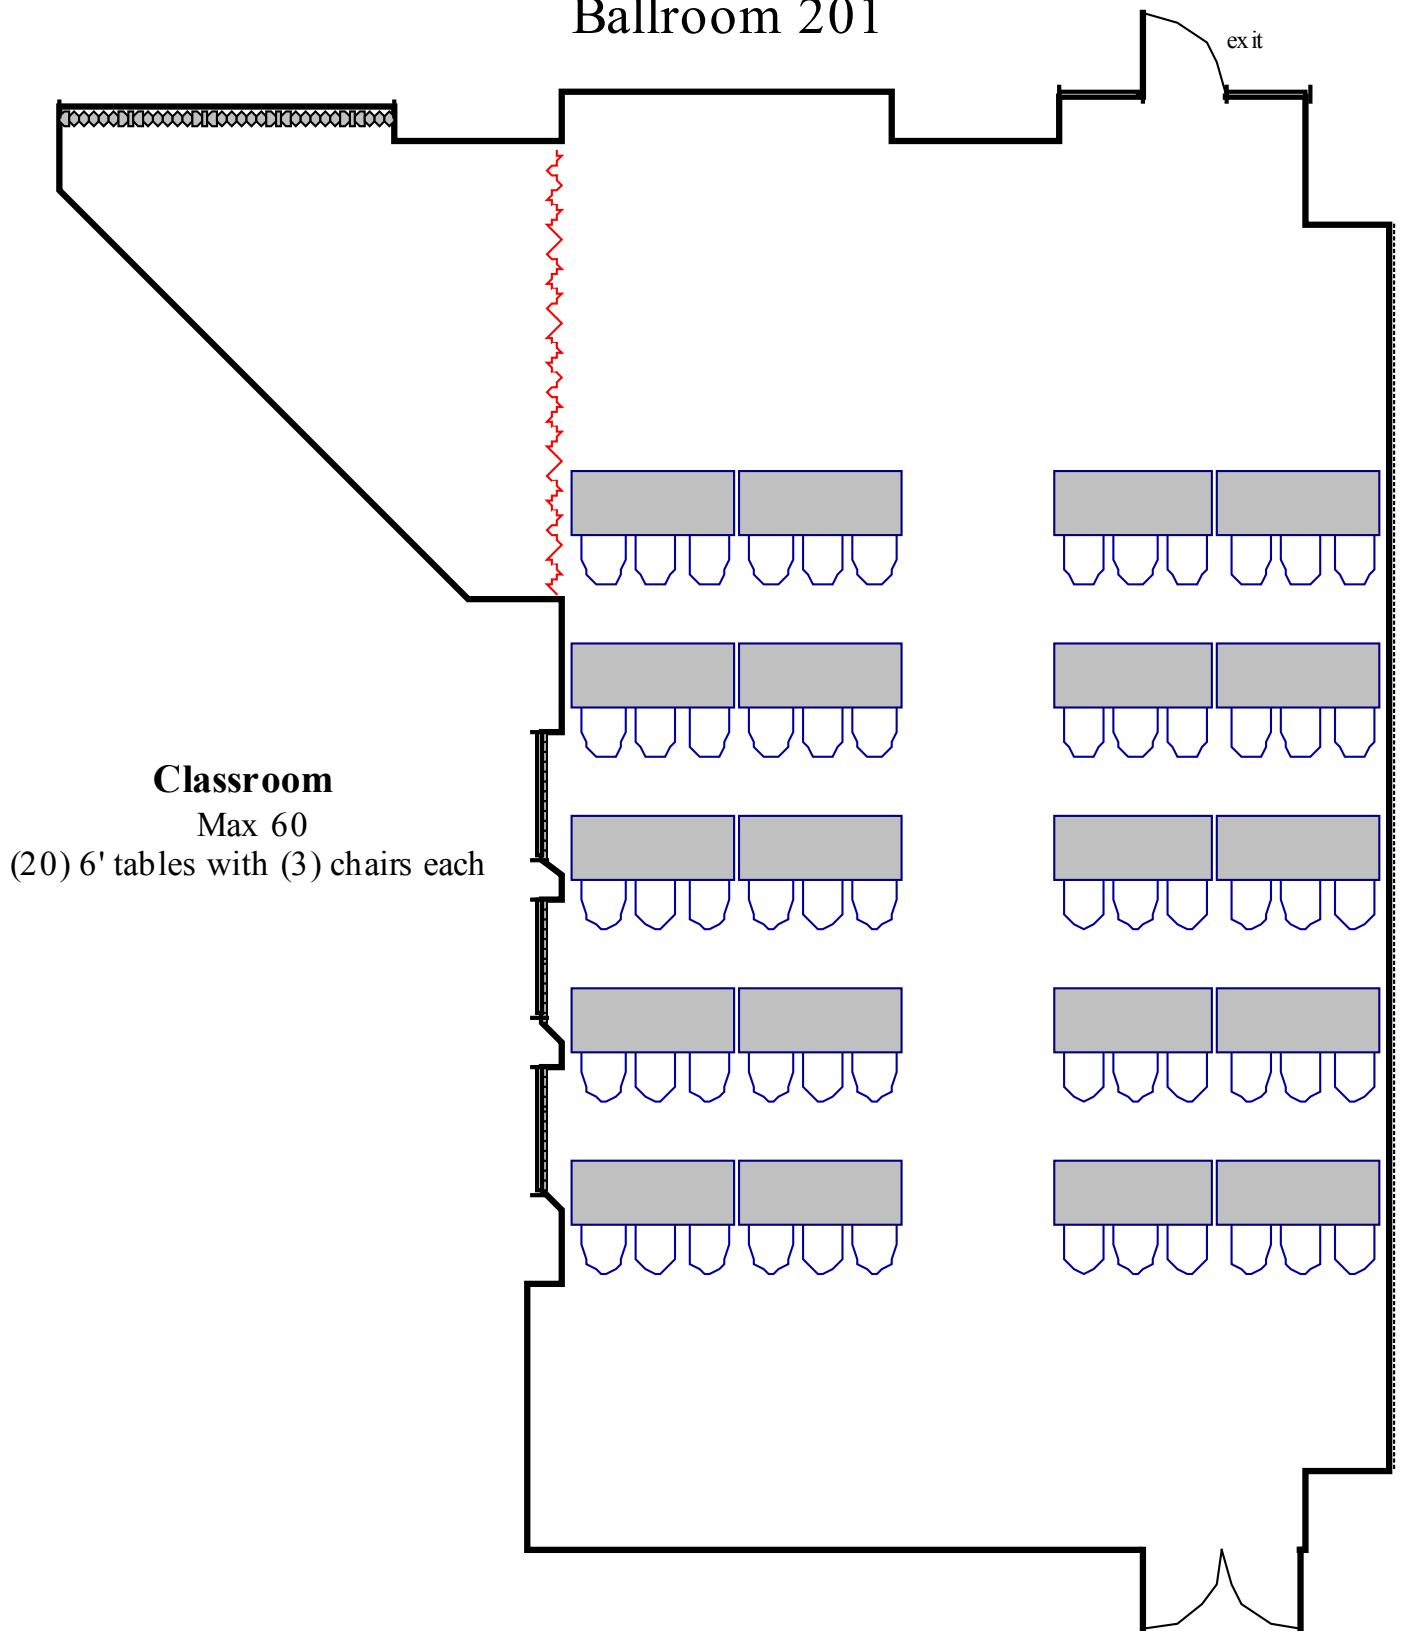

Ballroom 201

Classroom
Max 60
(20) 6' tables with (3) chairs each

Ballroom 201
Square Feet- 1530
Room Dimensions- 51 x 30