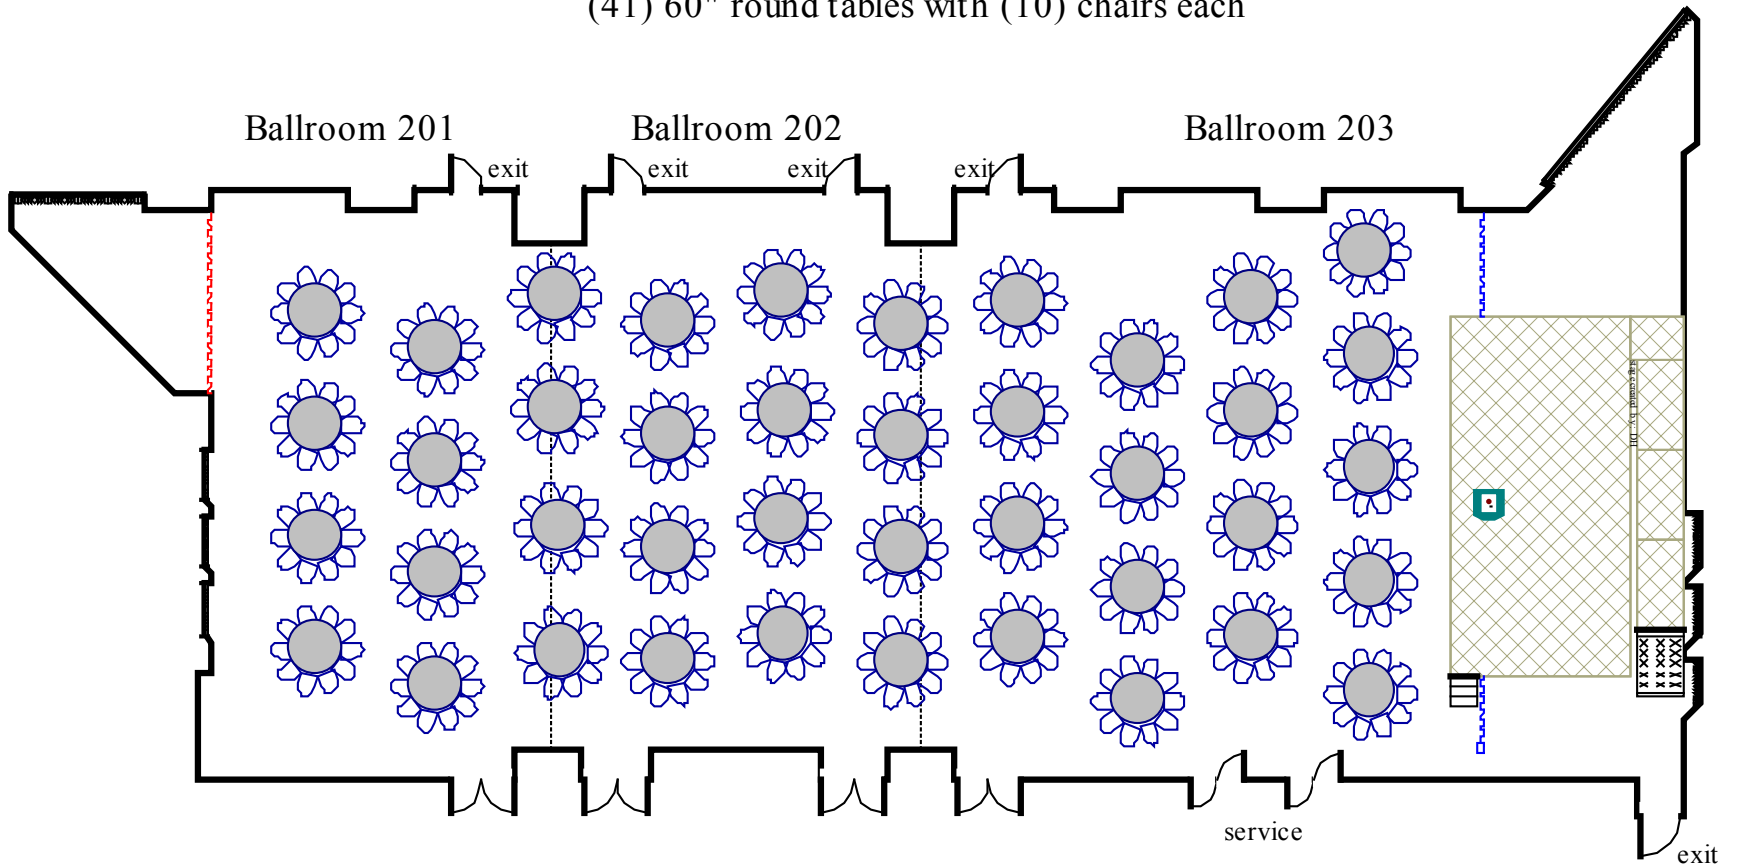

Round Tables

Max 410

(41) 60" round tables with (10) chairs each

Ballrooms 201-203

Square Feet- 6630

Room Dimensions- 51 x 130