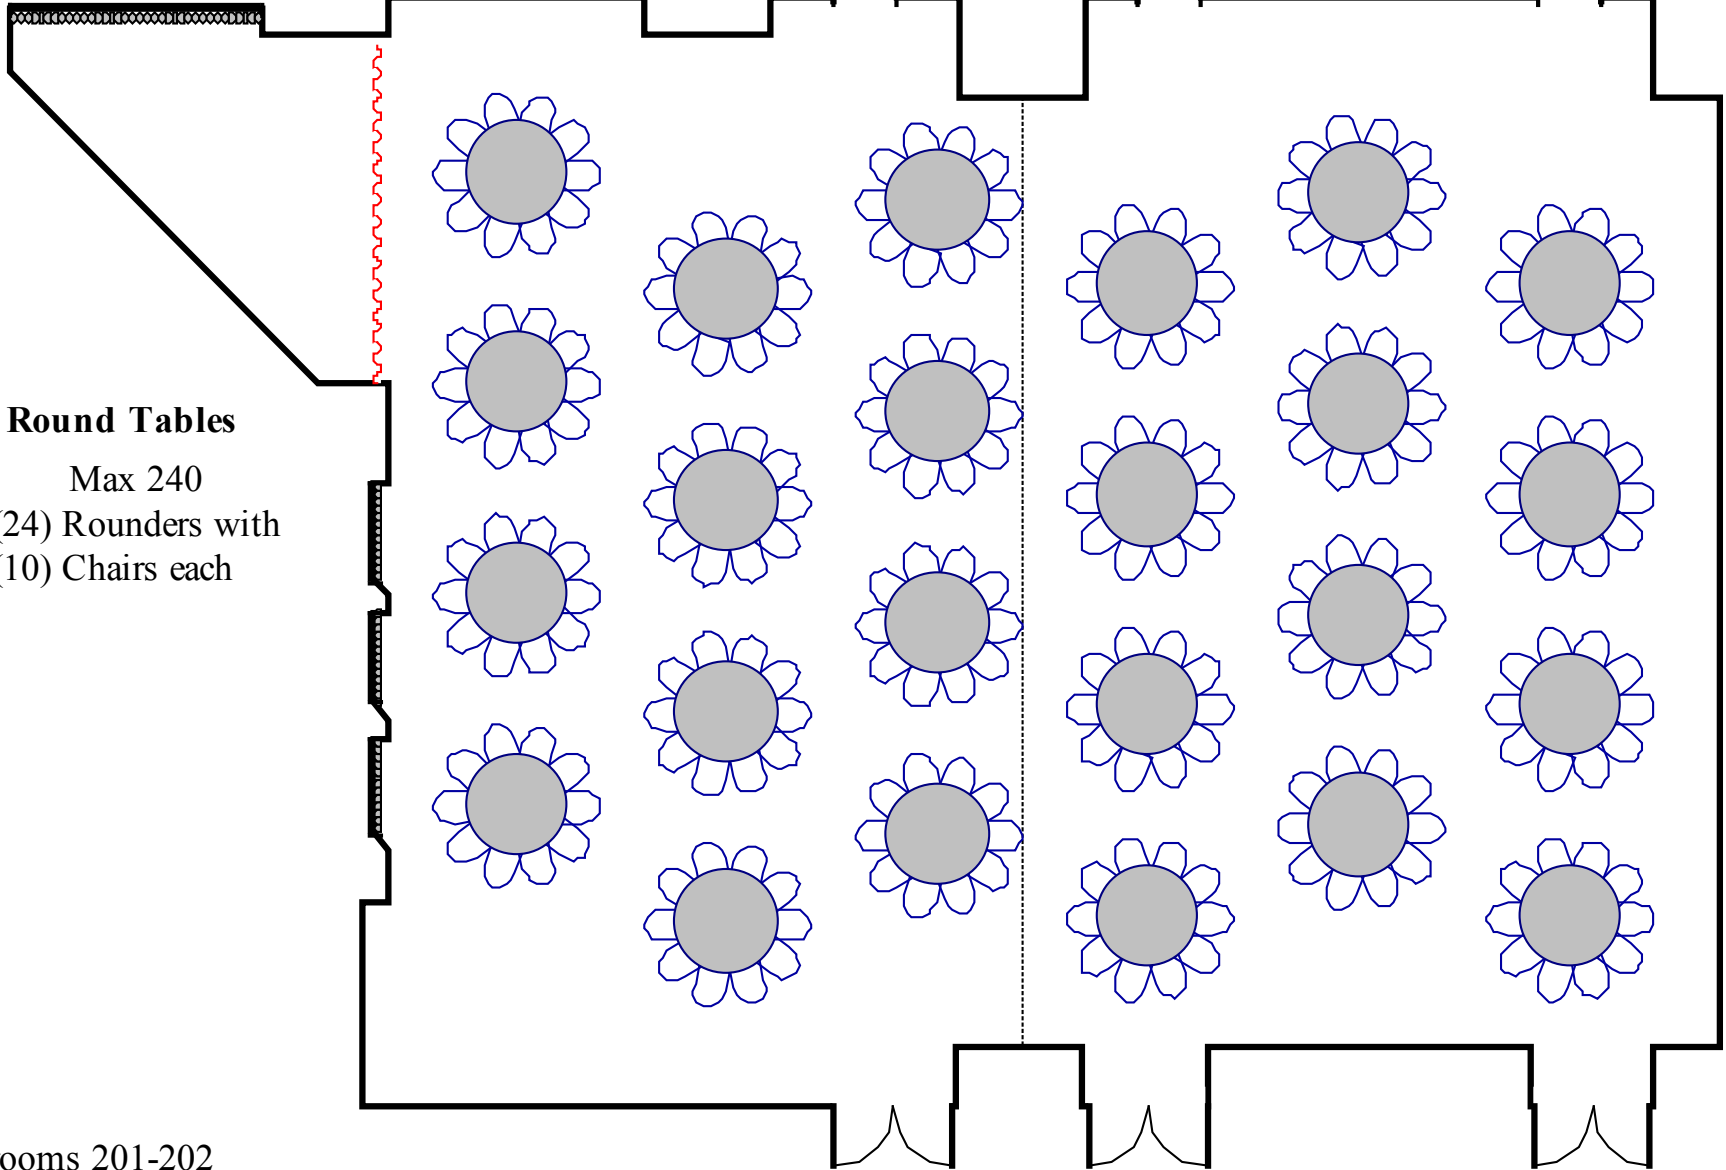

Ballroom 201

Ballroom 202

exit

exit

exit

**Round Tables**

Max 240

(24) Rounders with  
(10) Chairs each

Ballrooms 201-202  
Square Feet- 3213  
Room Dimensions- 51 x 63