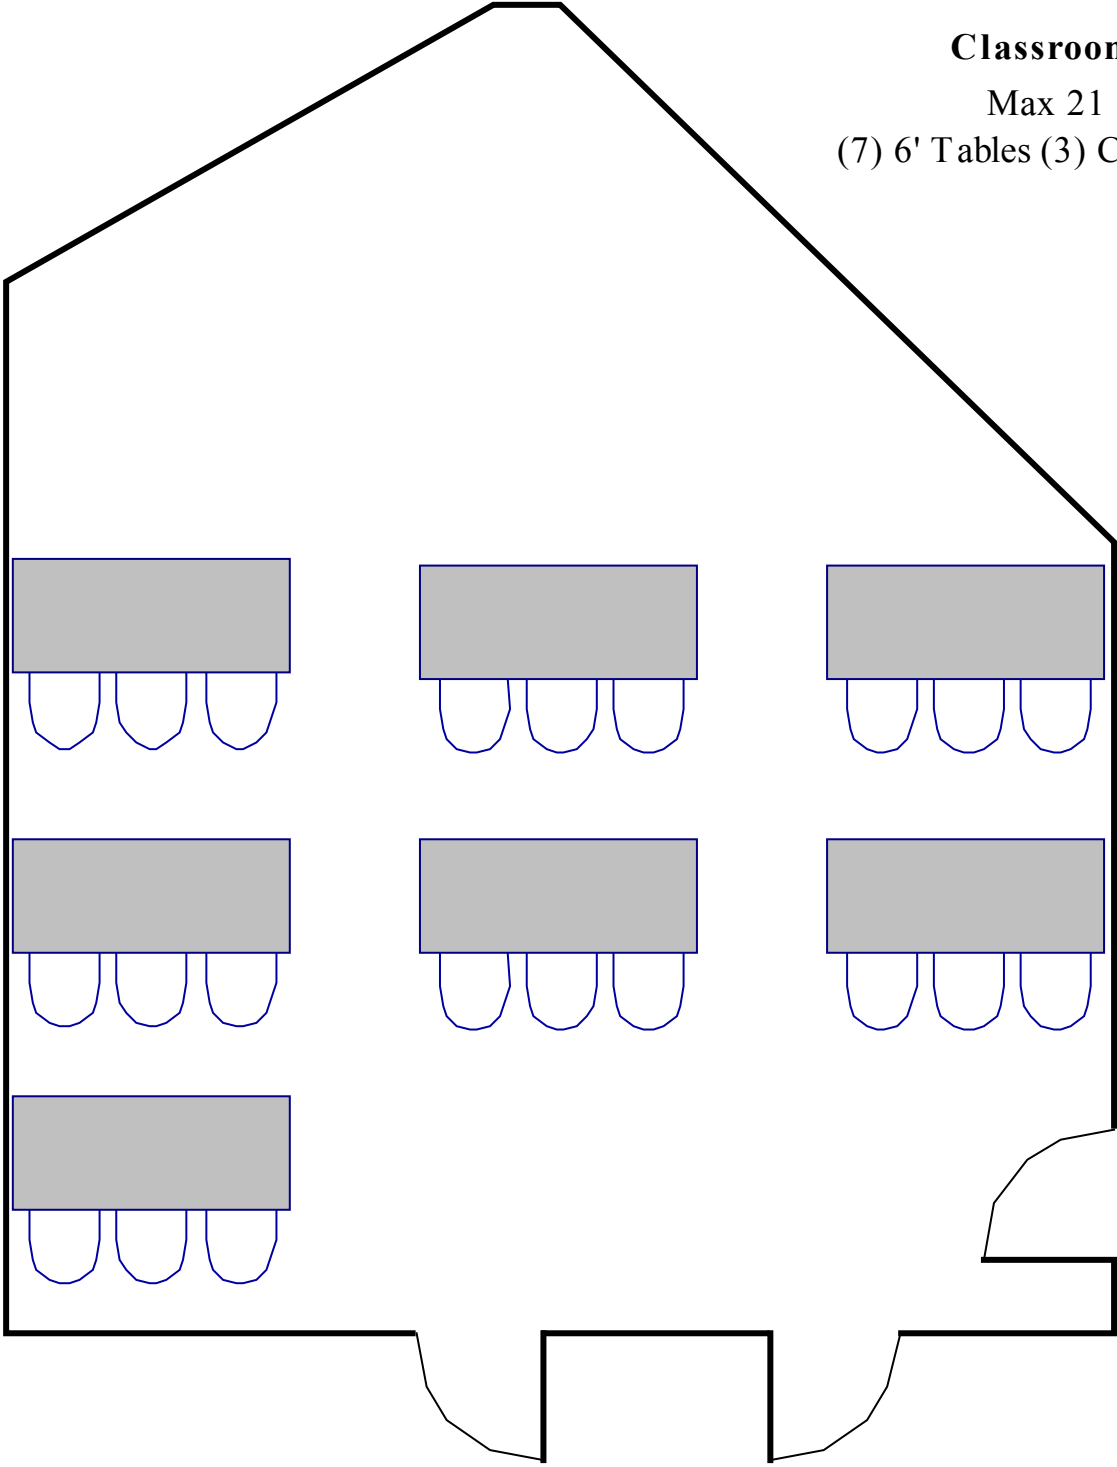

306

Classroom

Max 21

(7) 6' Tables (3) Chairs each

Room 306
Square Feet - 552
Room Dimensions - 24 x 23