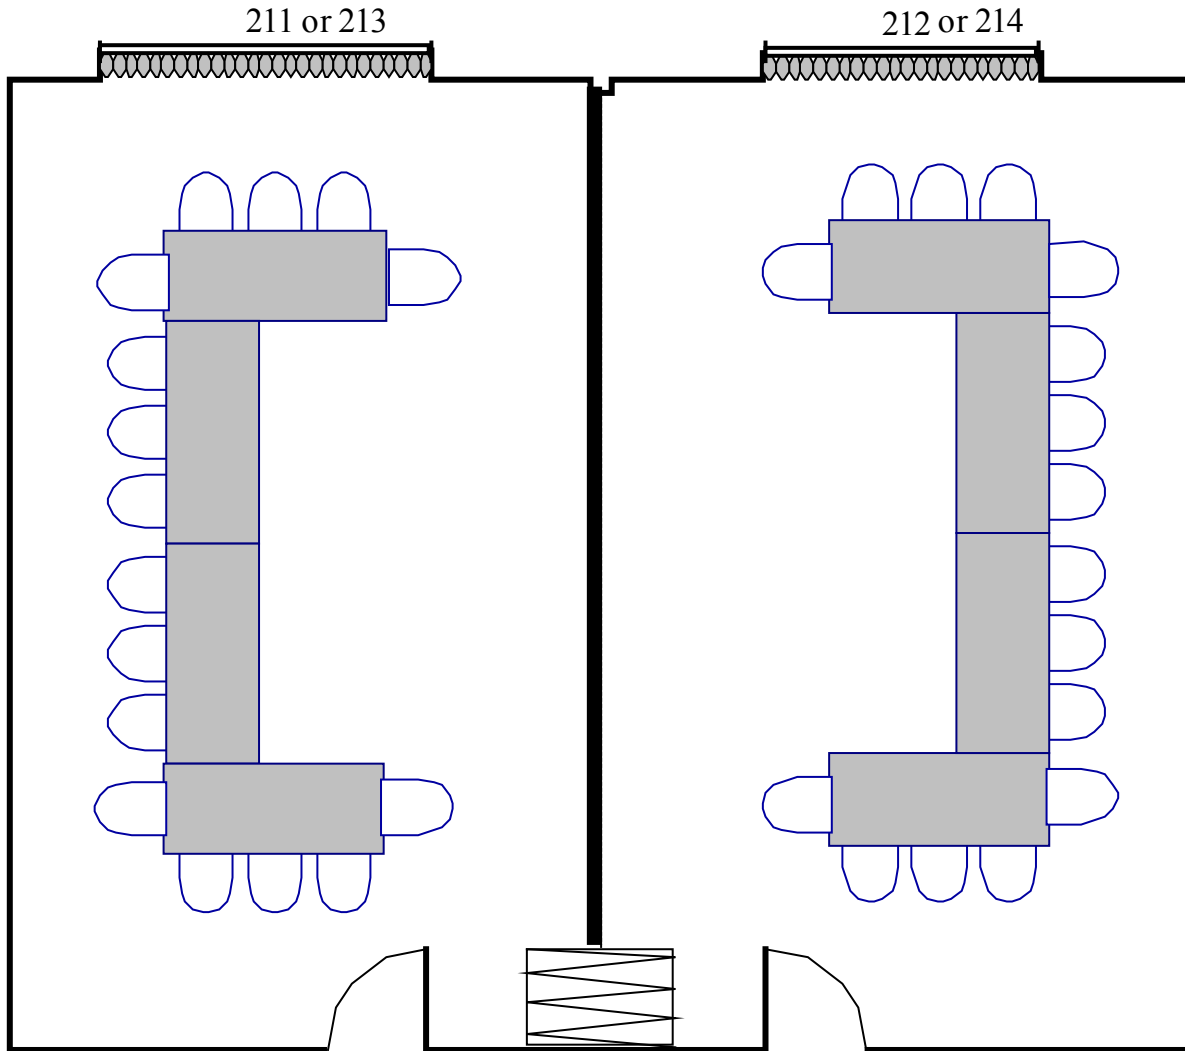

Single Room U-Shape

Max 16 per room

(4) 6' Tables with (16) chairs per room

Rooms 211 or 213
Square Feet- 432
Room Dimensions- 27 x 16

or

Rooms 212 or 214
Square Feet- 432
Room Dimensions- 27 x 16