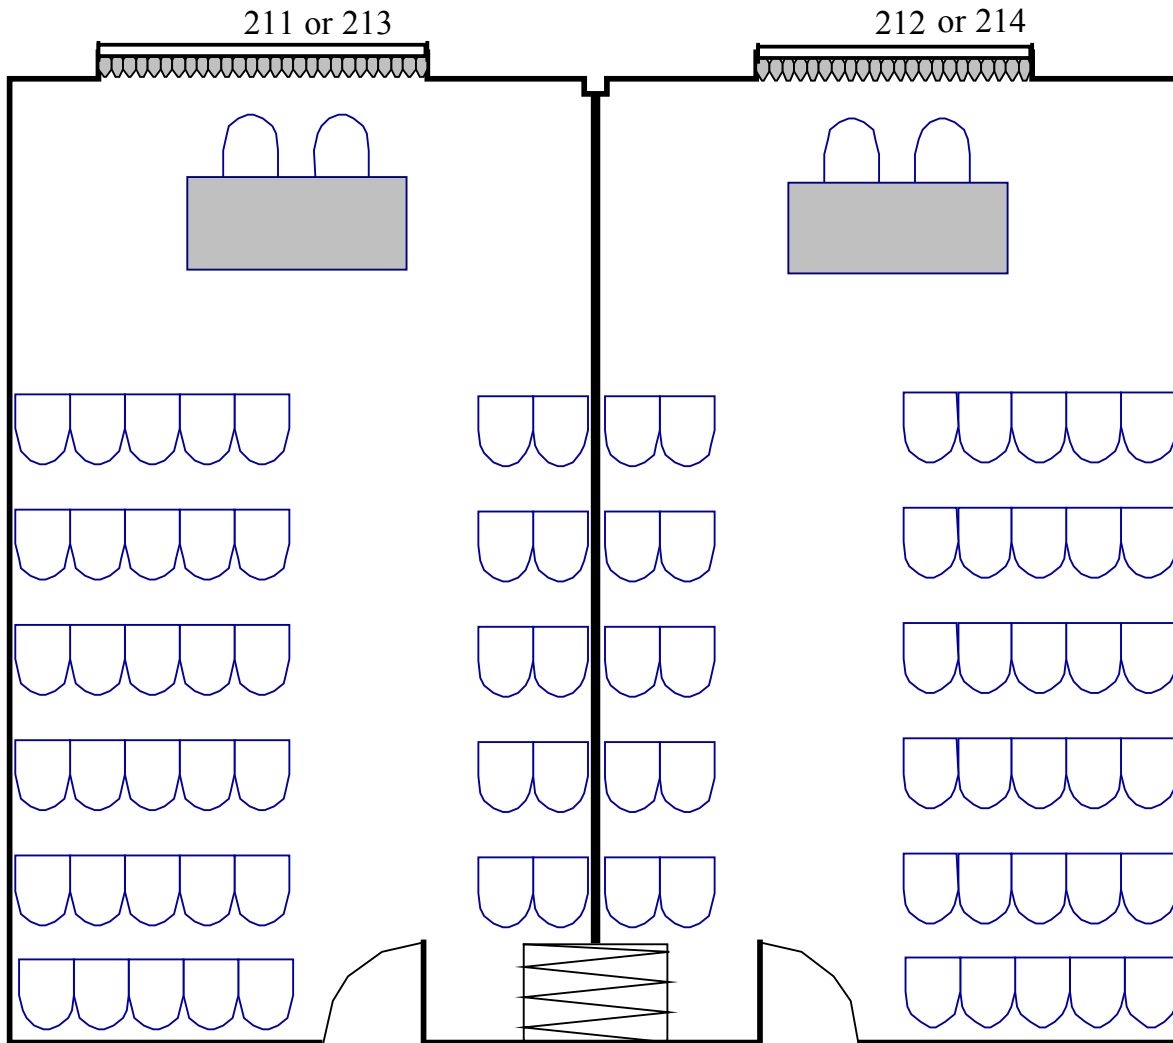

Single Room Theatre

Max 40 per room

(40) Chairs row seating per room

Rooms 211 or 213
Square Feet- 432
Room Dimensions- 27 x 16

or

Rooms 212 or 214
Square Feet- 432
Room Dimensions- 27 x 16