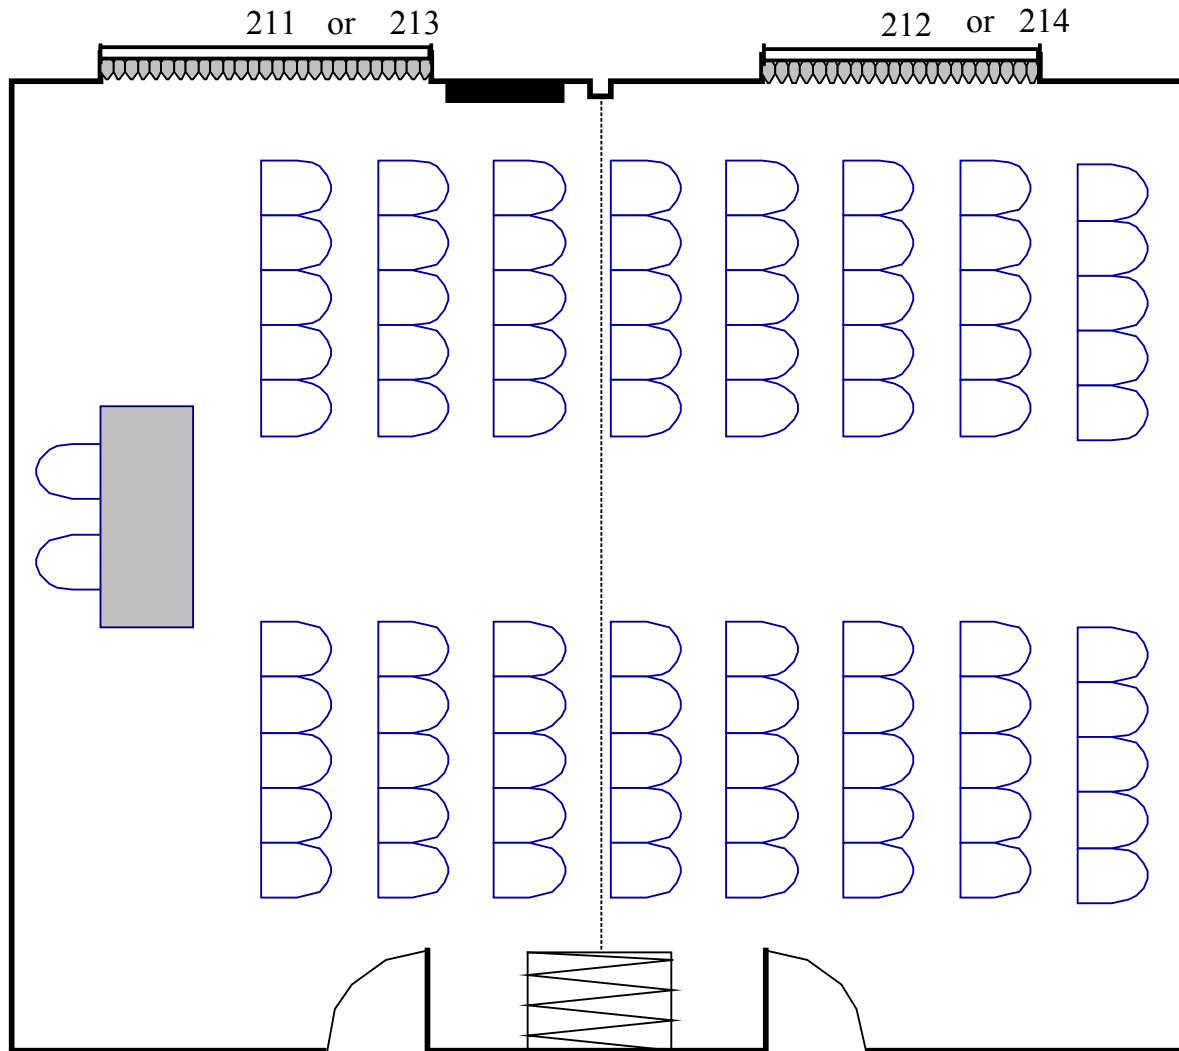

Double Room Theatre

Max 80

(80) Chairs row seating

Rooms 211-212
Square Feet- 864
Room Dimensions- 27 x 32

or

Rooms 213-214
Square Feet- 864
Room Dimensions- 27 x 32