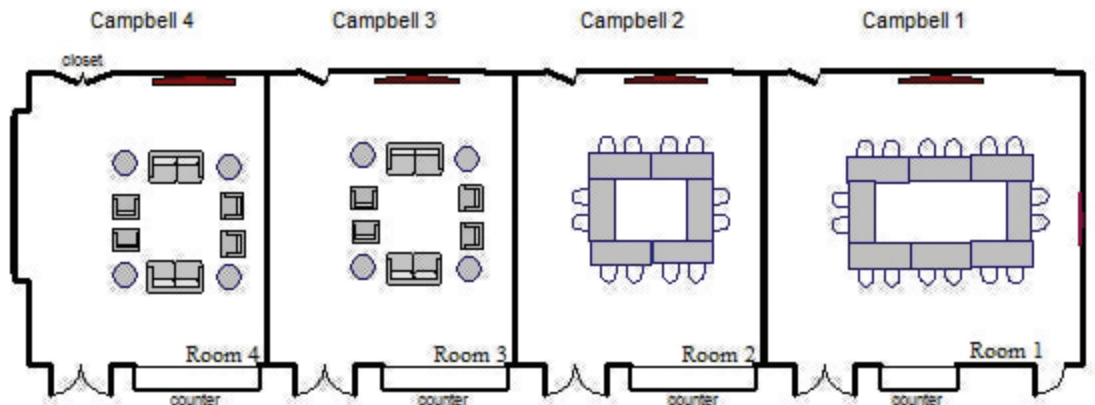

# CAMPBELL LOUNGE

Standard Set

(6) 5' tables w/ (12) chairs

(8) 5' tables w/ (16) chairs