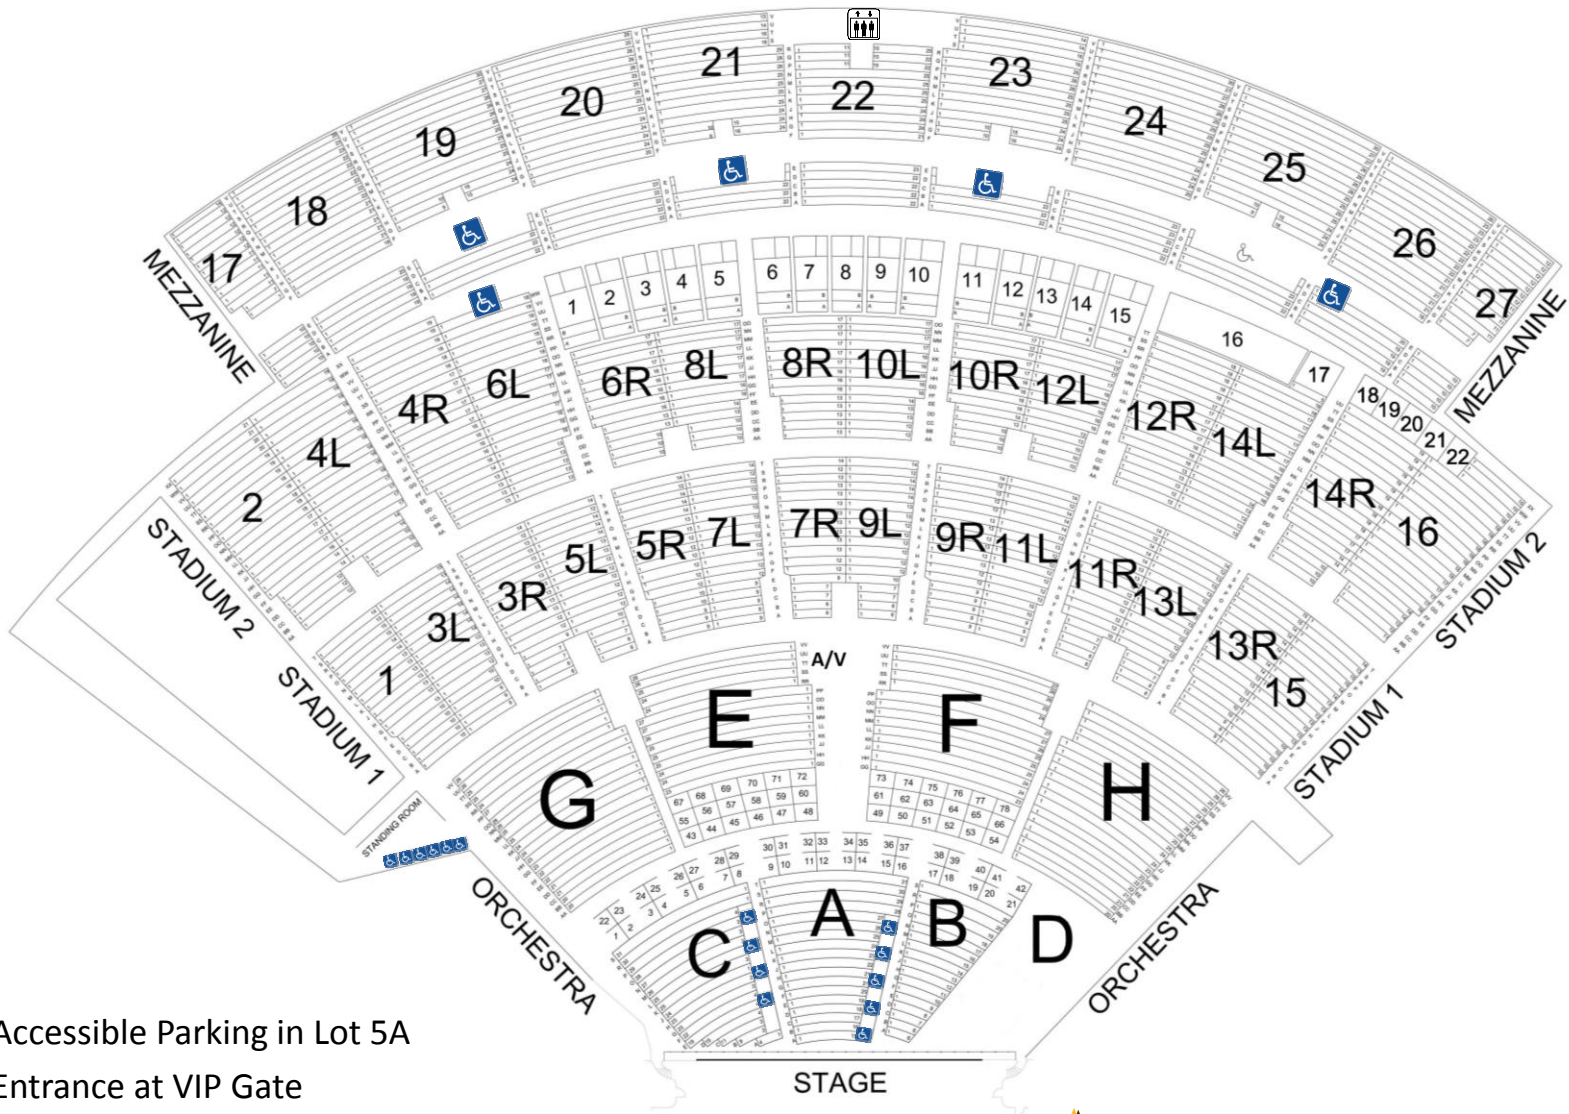

ACCESSIBLE SEATING

- Accessible Parking in Lot 5A
- Entrance at VIP Gate
- Accessible seating first-come, first-served
- All 3 levels accessible by elevator