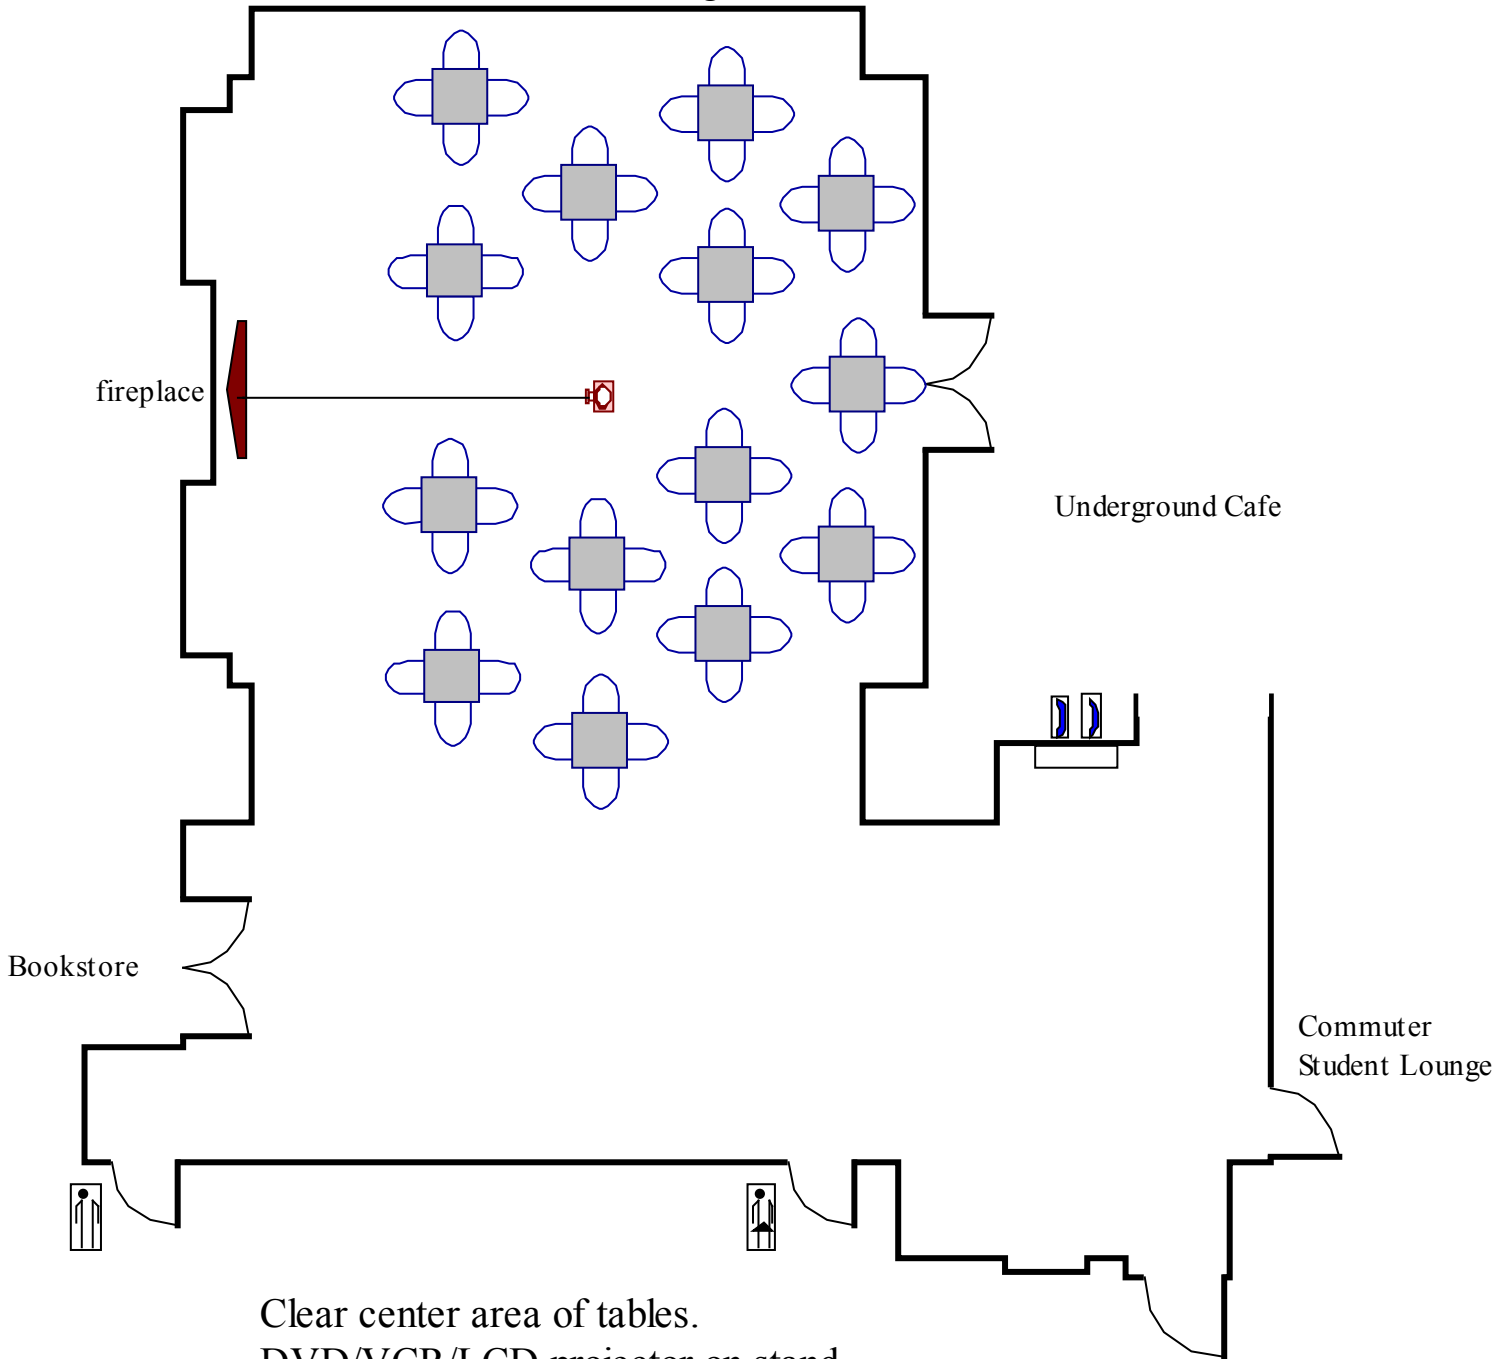

Fireplace Lounge

Movie Night

Clear center area of tables.
DVD/VCR/LCD projector on stand,
hooked to house sound.