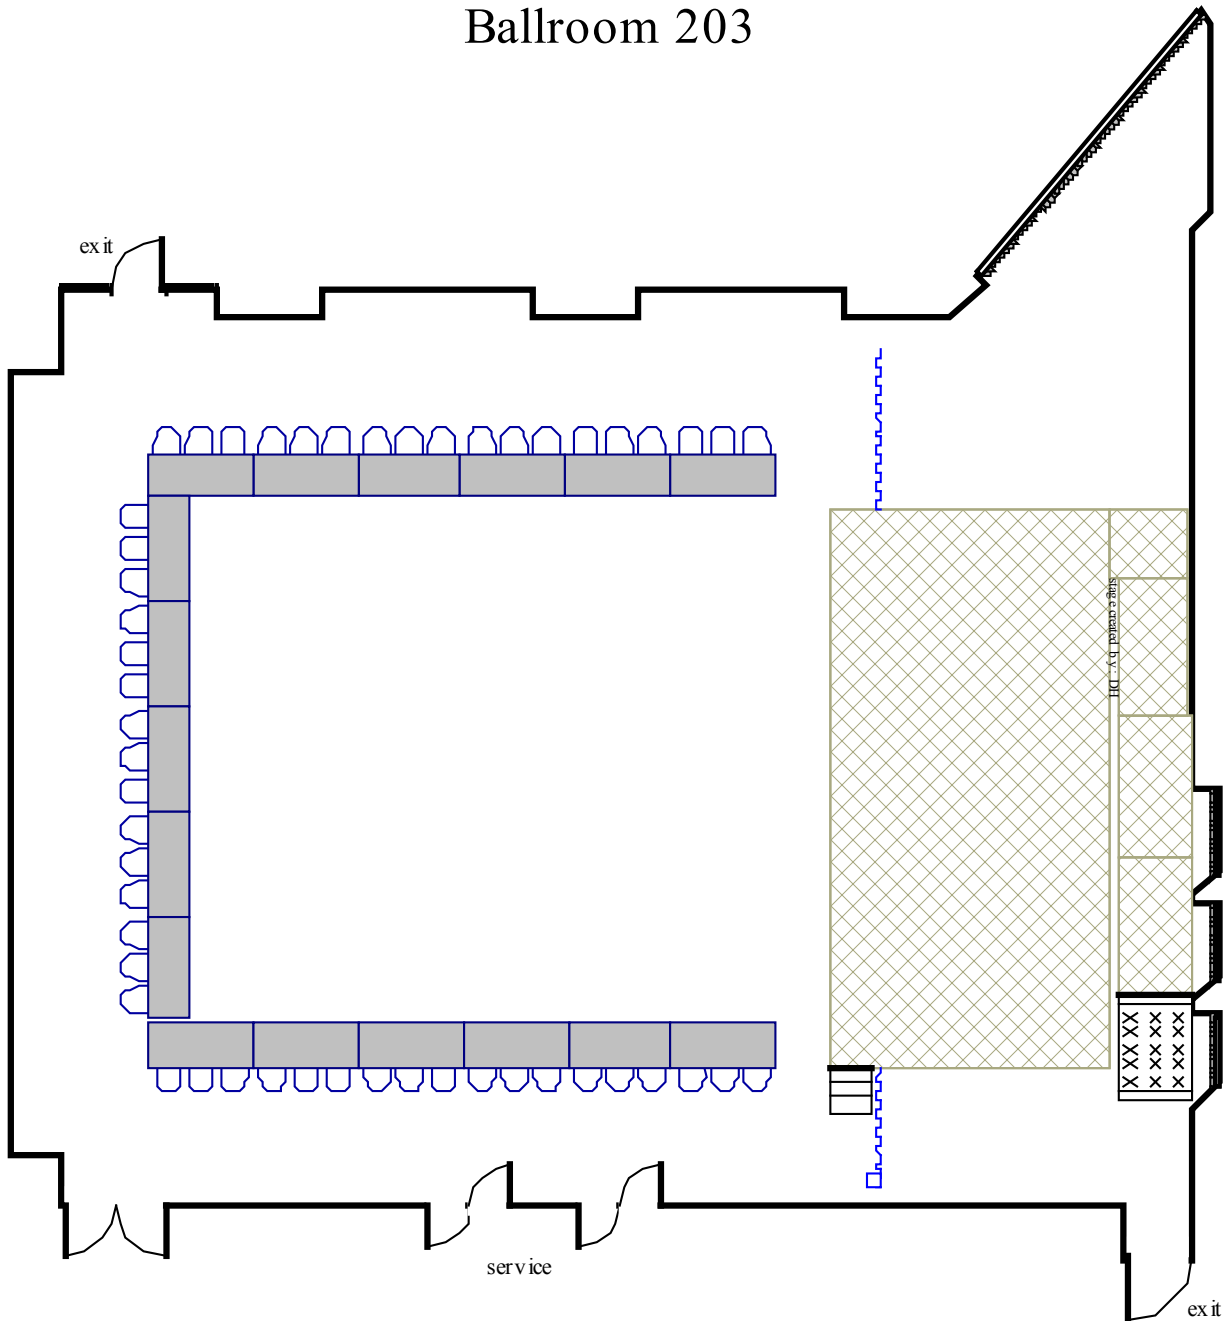

U-Shape

Max 51

(17) tables with (3) Chairs each

Ballroom 203

Ballroom 203

Square Feet- 3417

Room Dimensions- 51 x 67