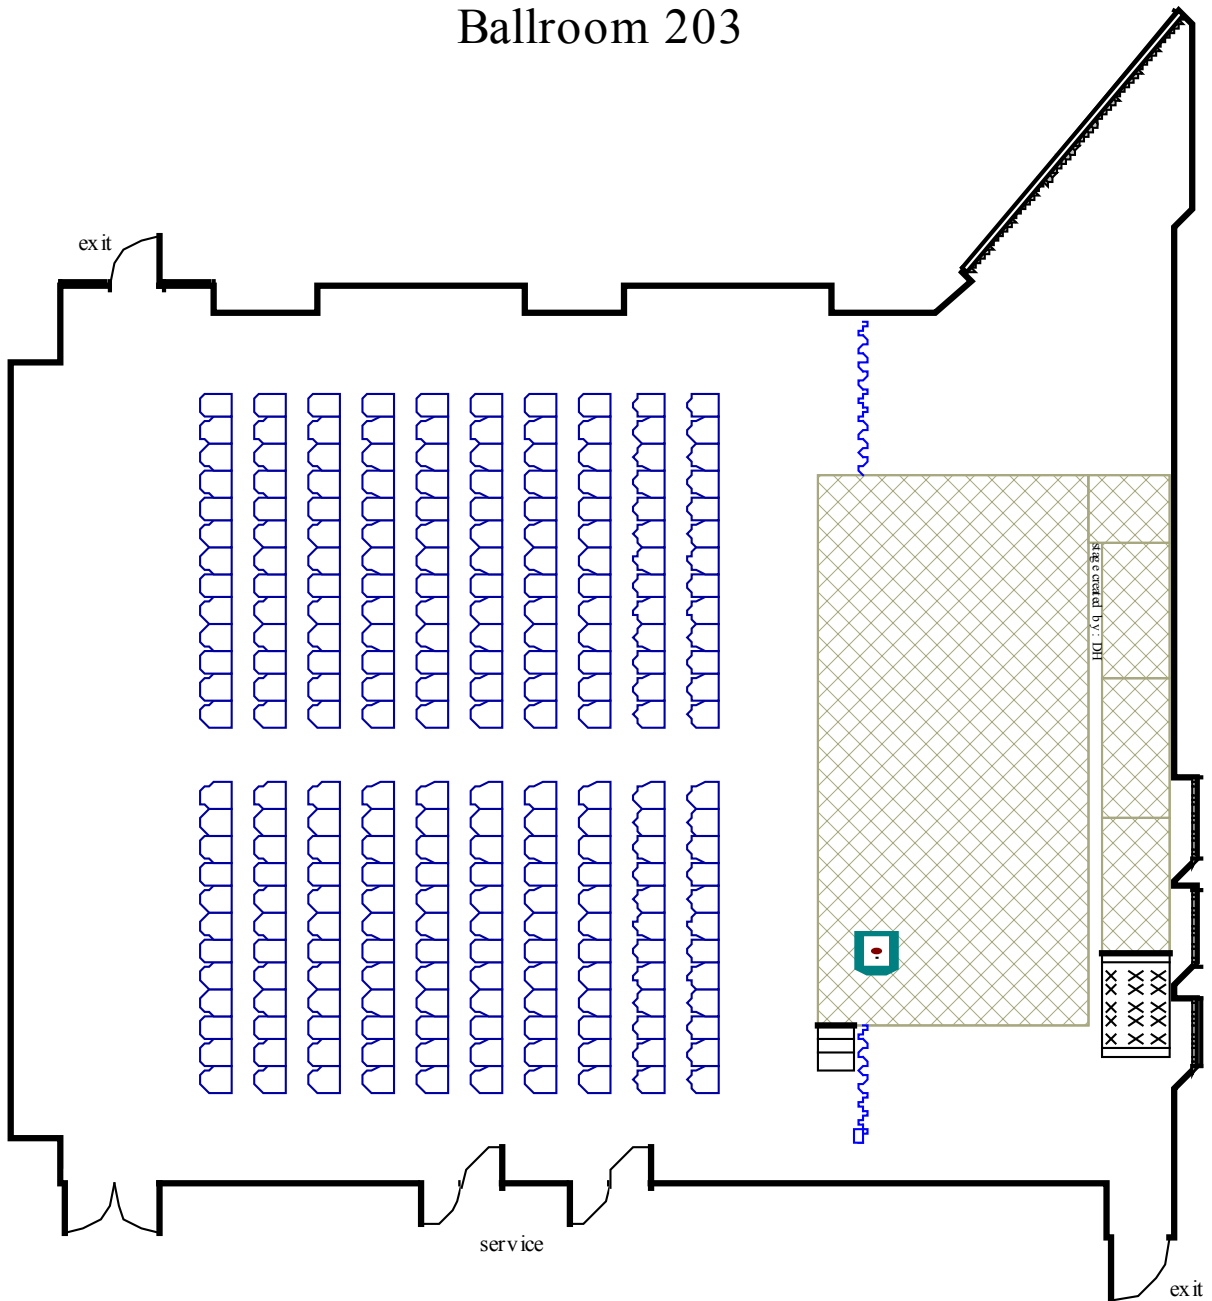

Theatre
Max 250
(250) Chairs row seating

Ballroom 203

Ballroom 203
Square Feet- 3417
Room Dimensions- 51 x 67