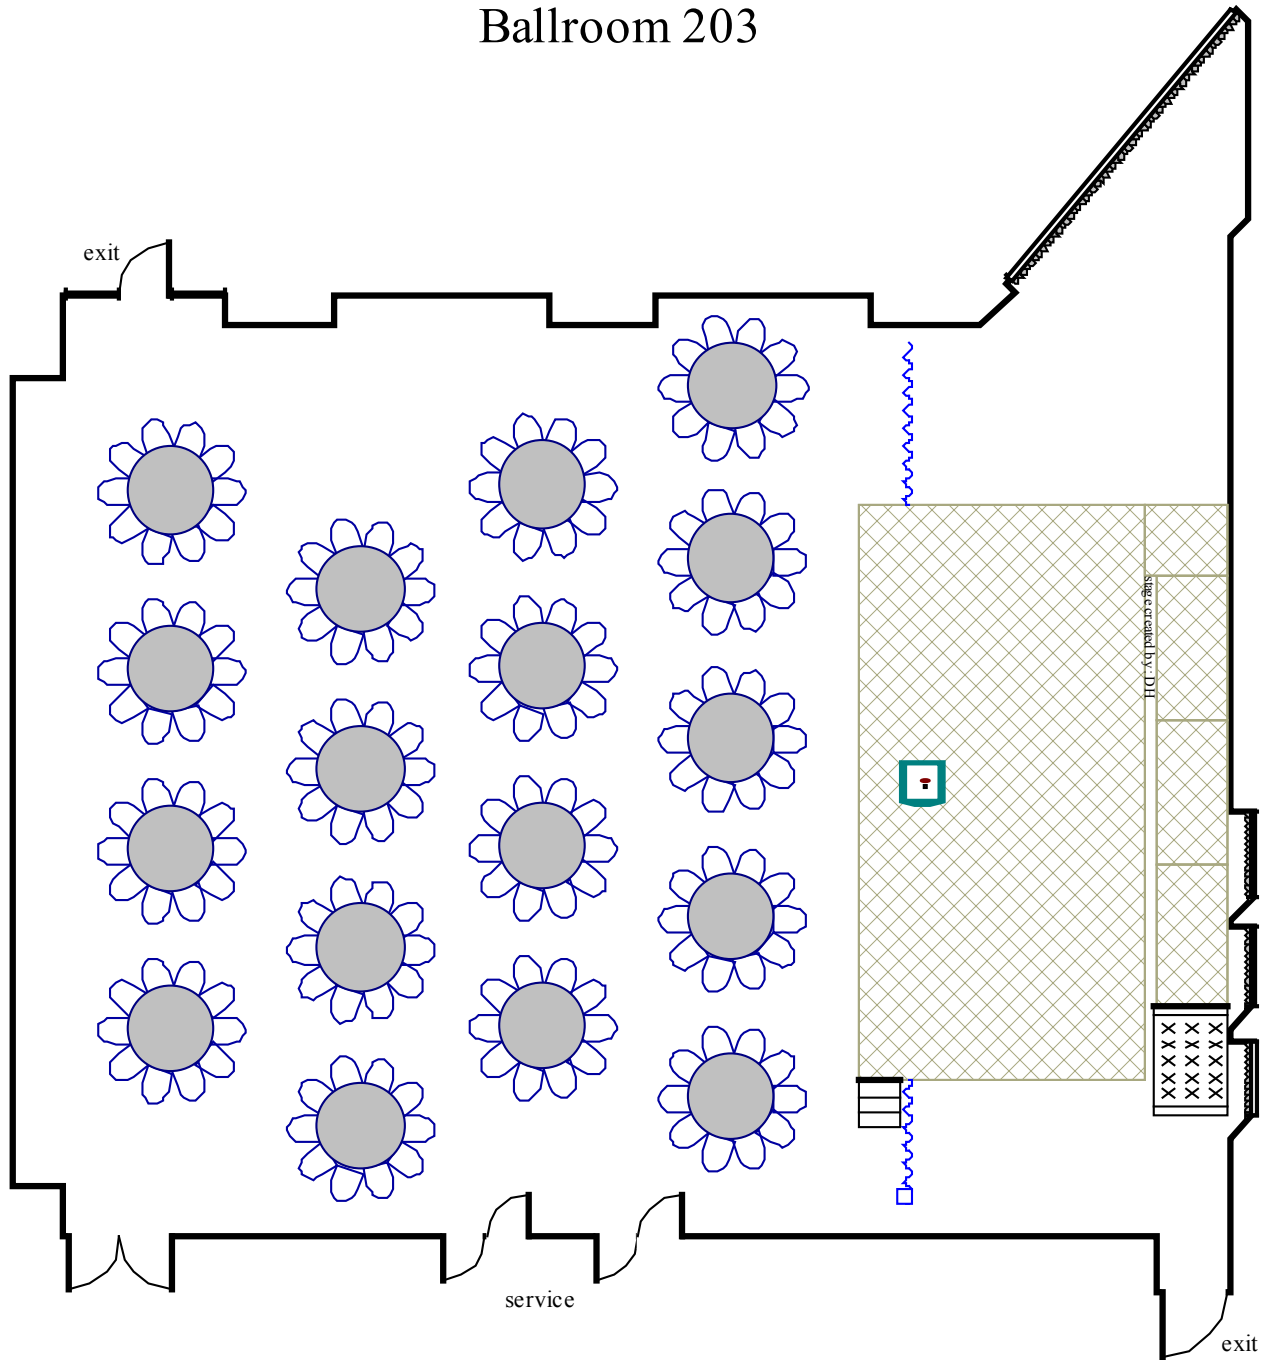

# Round Tables

Max 170

(17) rounders with (10) chairs each

## Ballroom 203

Ballroom 203

Square Feet- 3417

Room Dimensions- 51 x 67