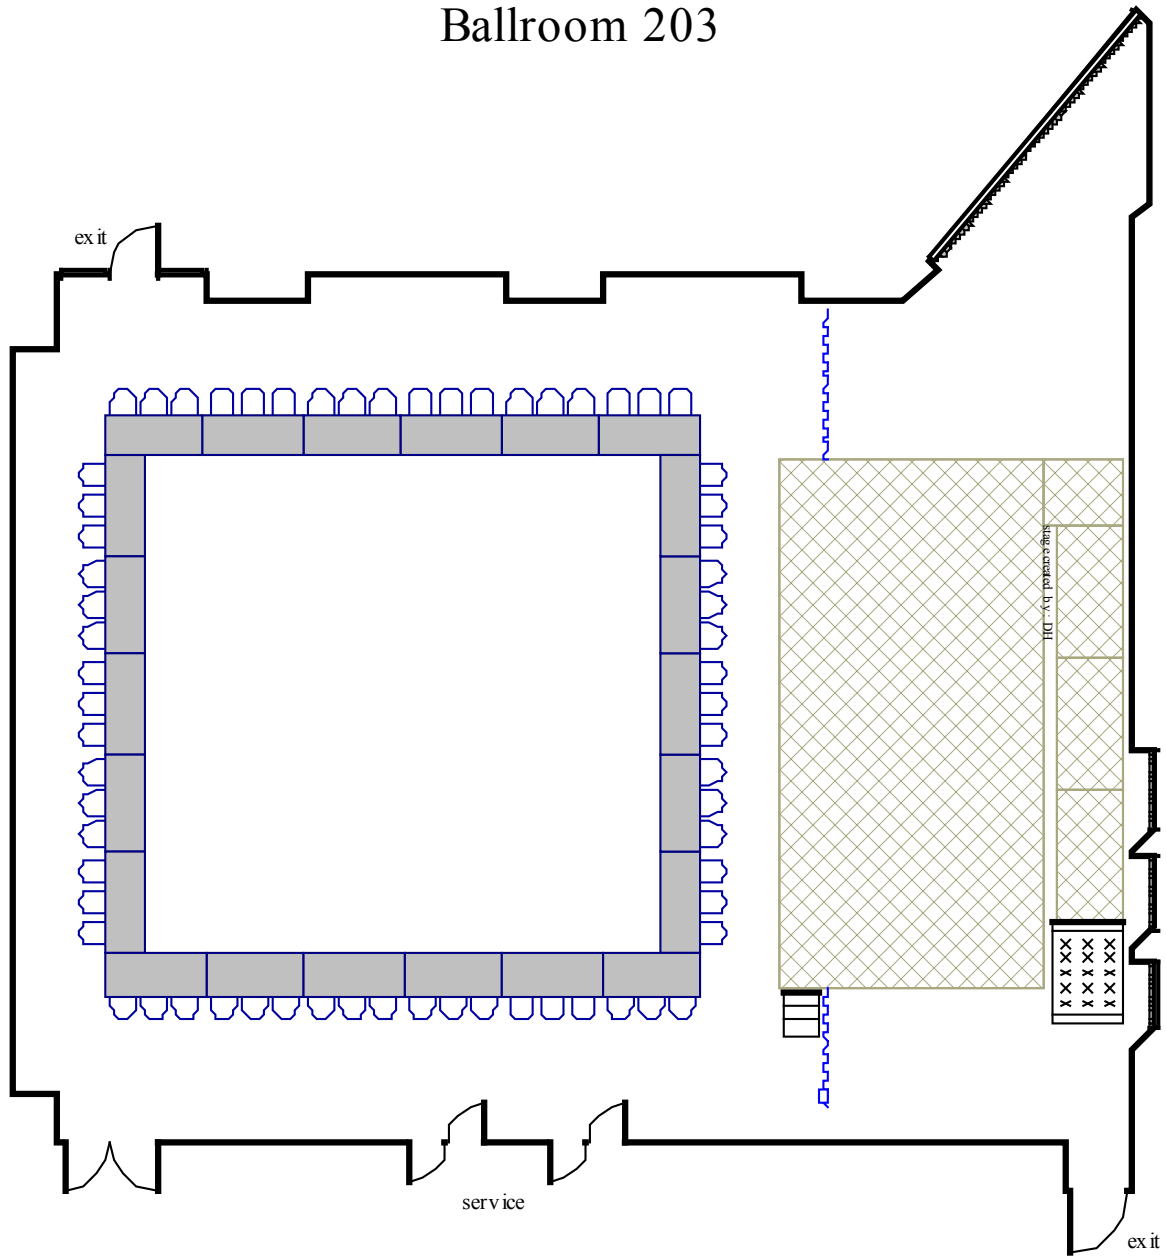

**Hollow Square**  
Max 66  
(22) 6' tables with (3) chairs each

# Ballroom 203

Ballroom 203  
Square Feet- 3417  
Room Dimensions- 51 x 67