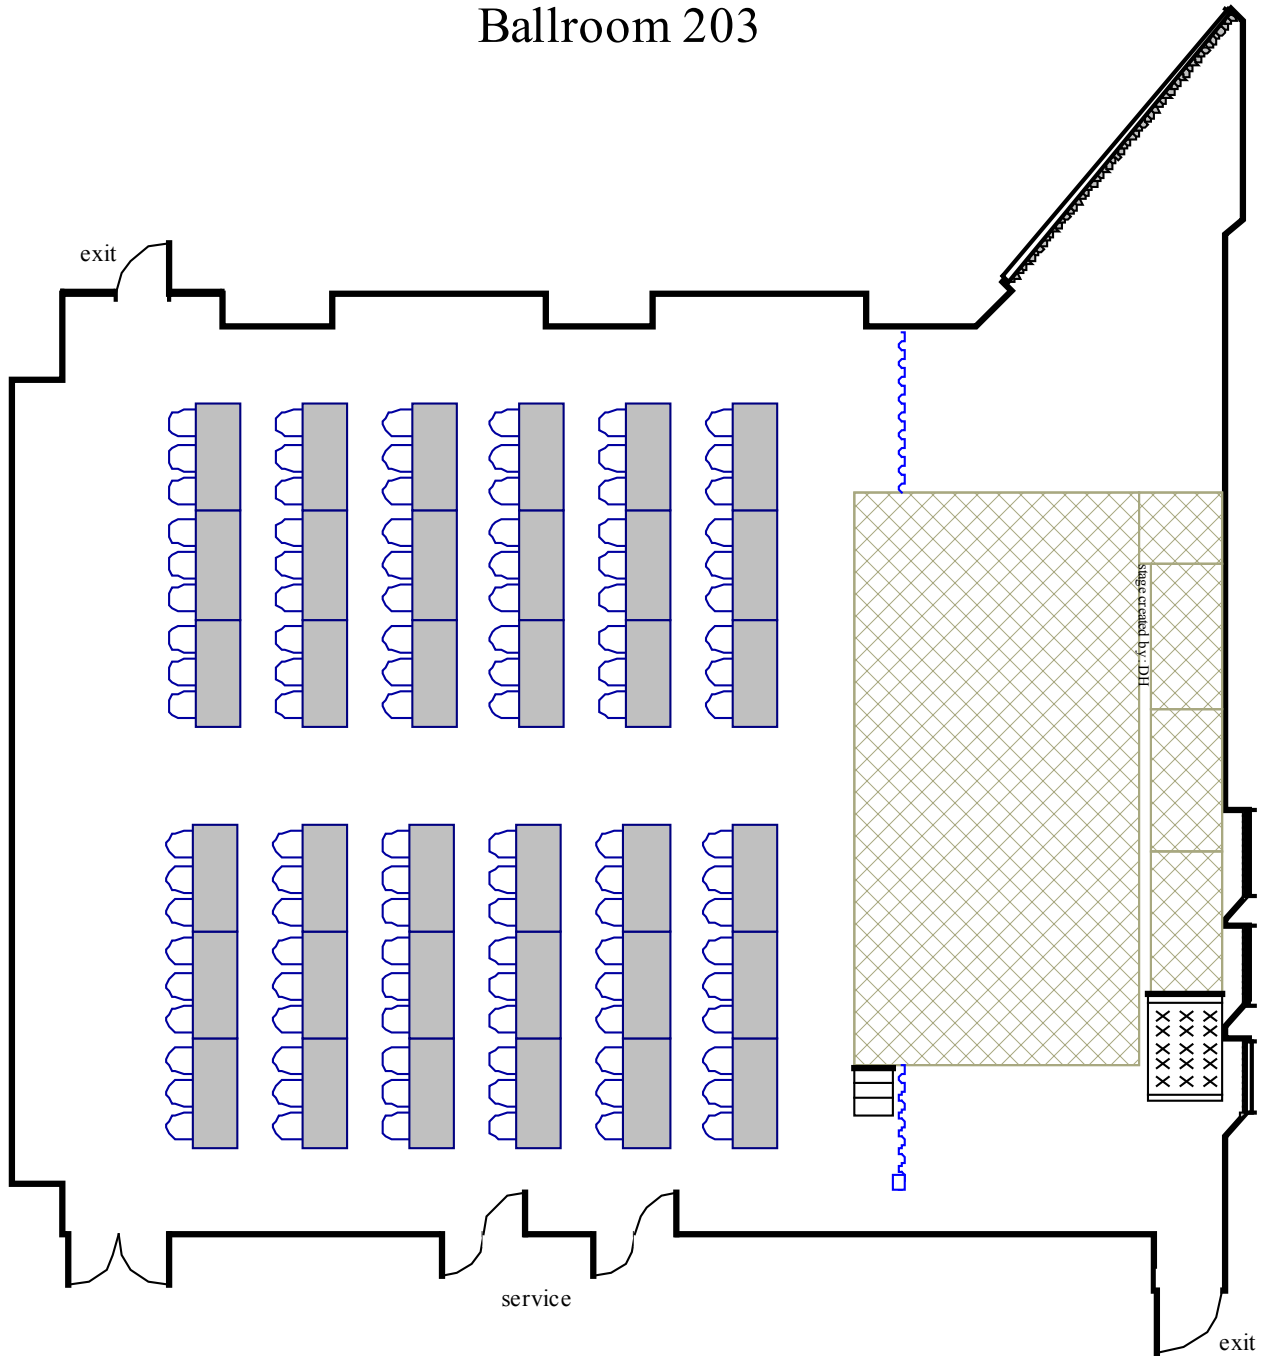

Classroom

Max 108

(36) 6' Tables with (3) Chairs at each

Ballroom 203

Ballroom 203

Square Feet- 3417

Room Dimensions- 51 x 67