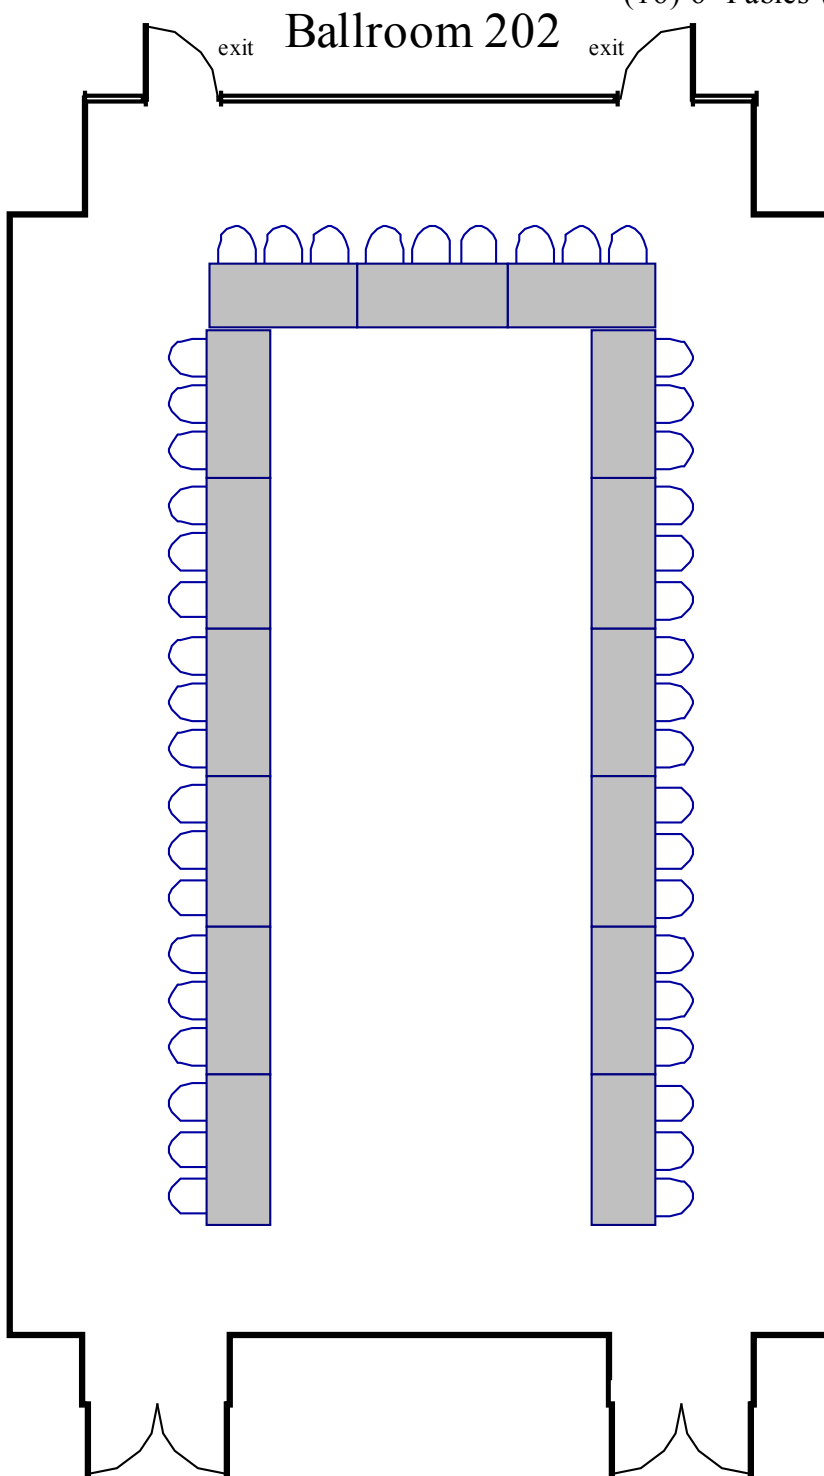

U-Shape

Max 45

(16) 6' Tables with (3) chairs each

Ballroom 202

Square Feet- 1683

Room Dimensions- 51 x 33