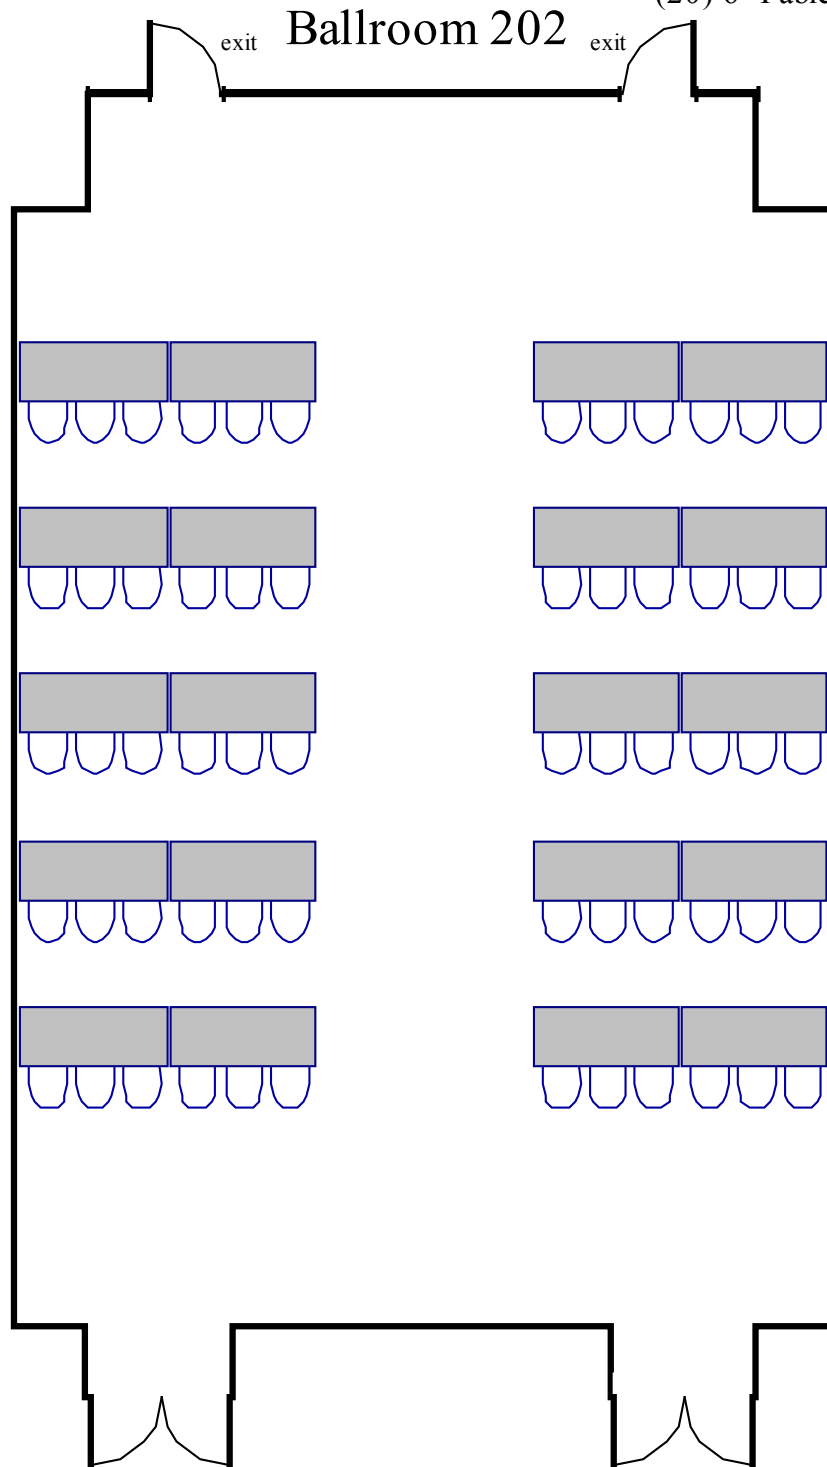

**Classroom**

Max 60

(20) 6' Tables with (3) chairs each

Ballroom 202

Square Feet- 1683

Room Dimensions- 51 x 33