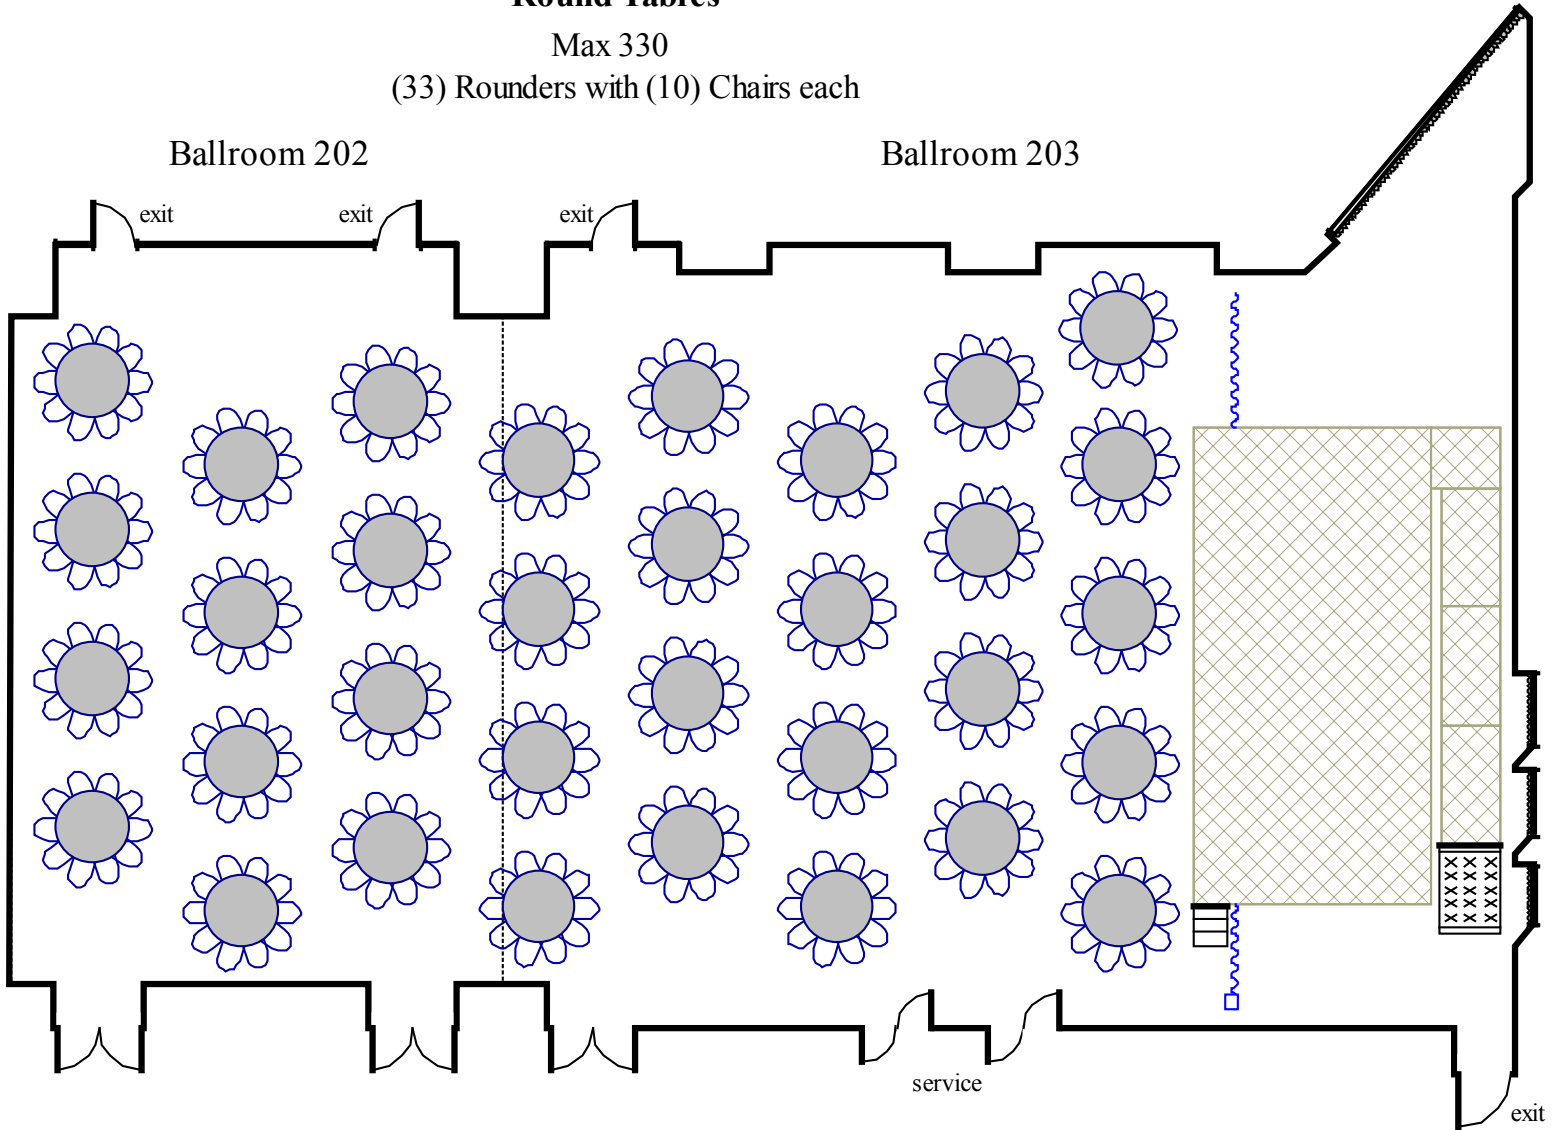

Round Tables

Max 330

(33) Rounders with (10) Chairs each

Ballroom 202

Ballroom 203

Ballrooms 202-203
Square Feet- 5100
Room Dimensions- 51 x 100