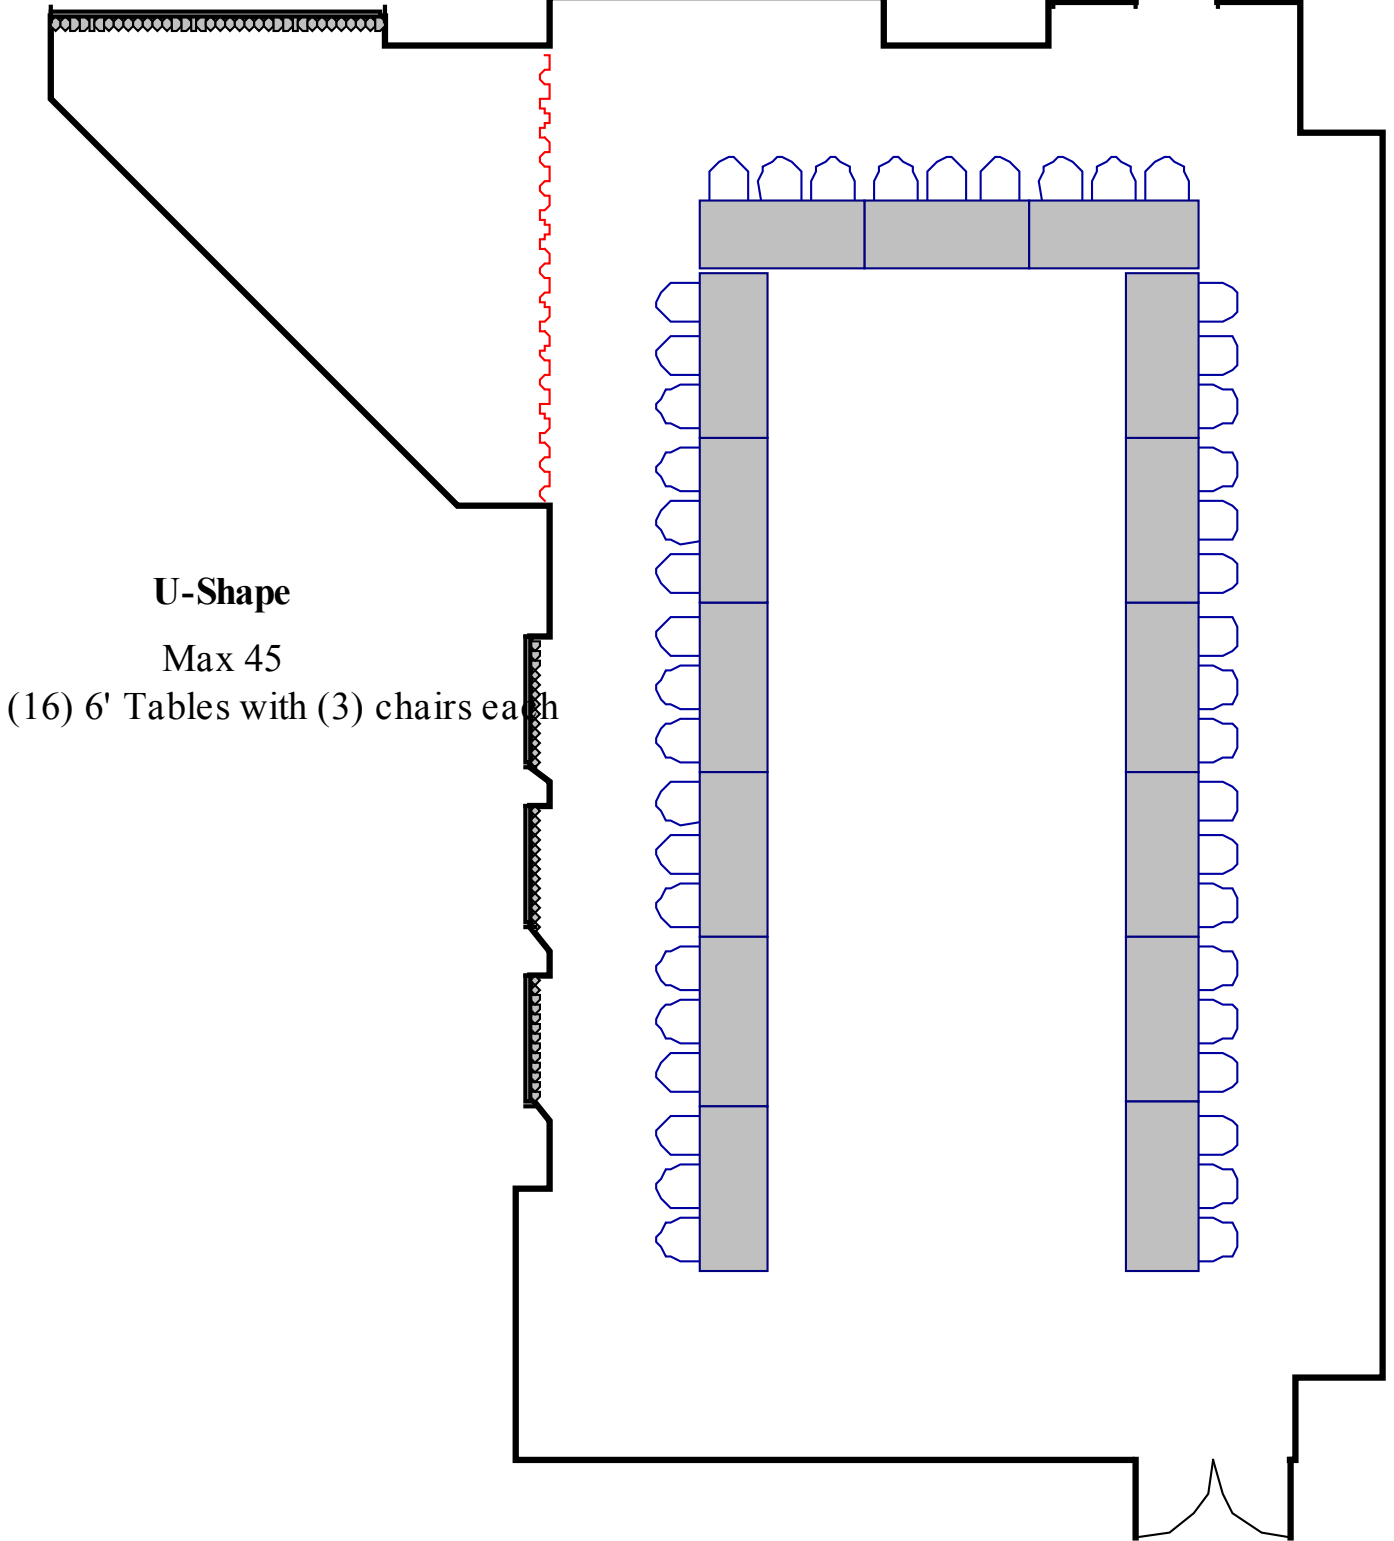

Ballroom 201

exit

U-Shape

Max 45

(16) 6' Tables with (3) chairs each

Ballroom 201

Square Feet- 1530

Room Dimensions- 51 x 30