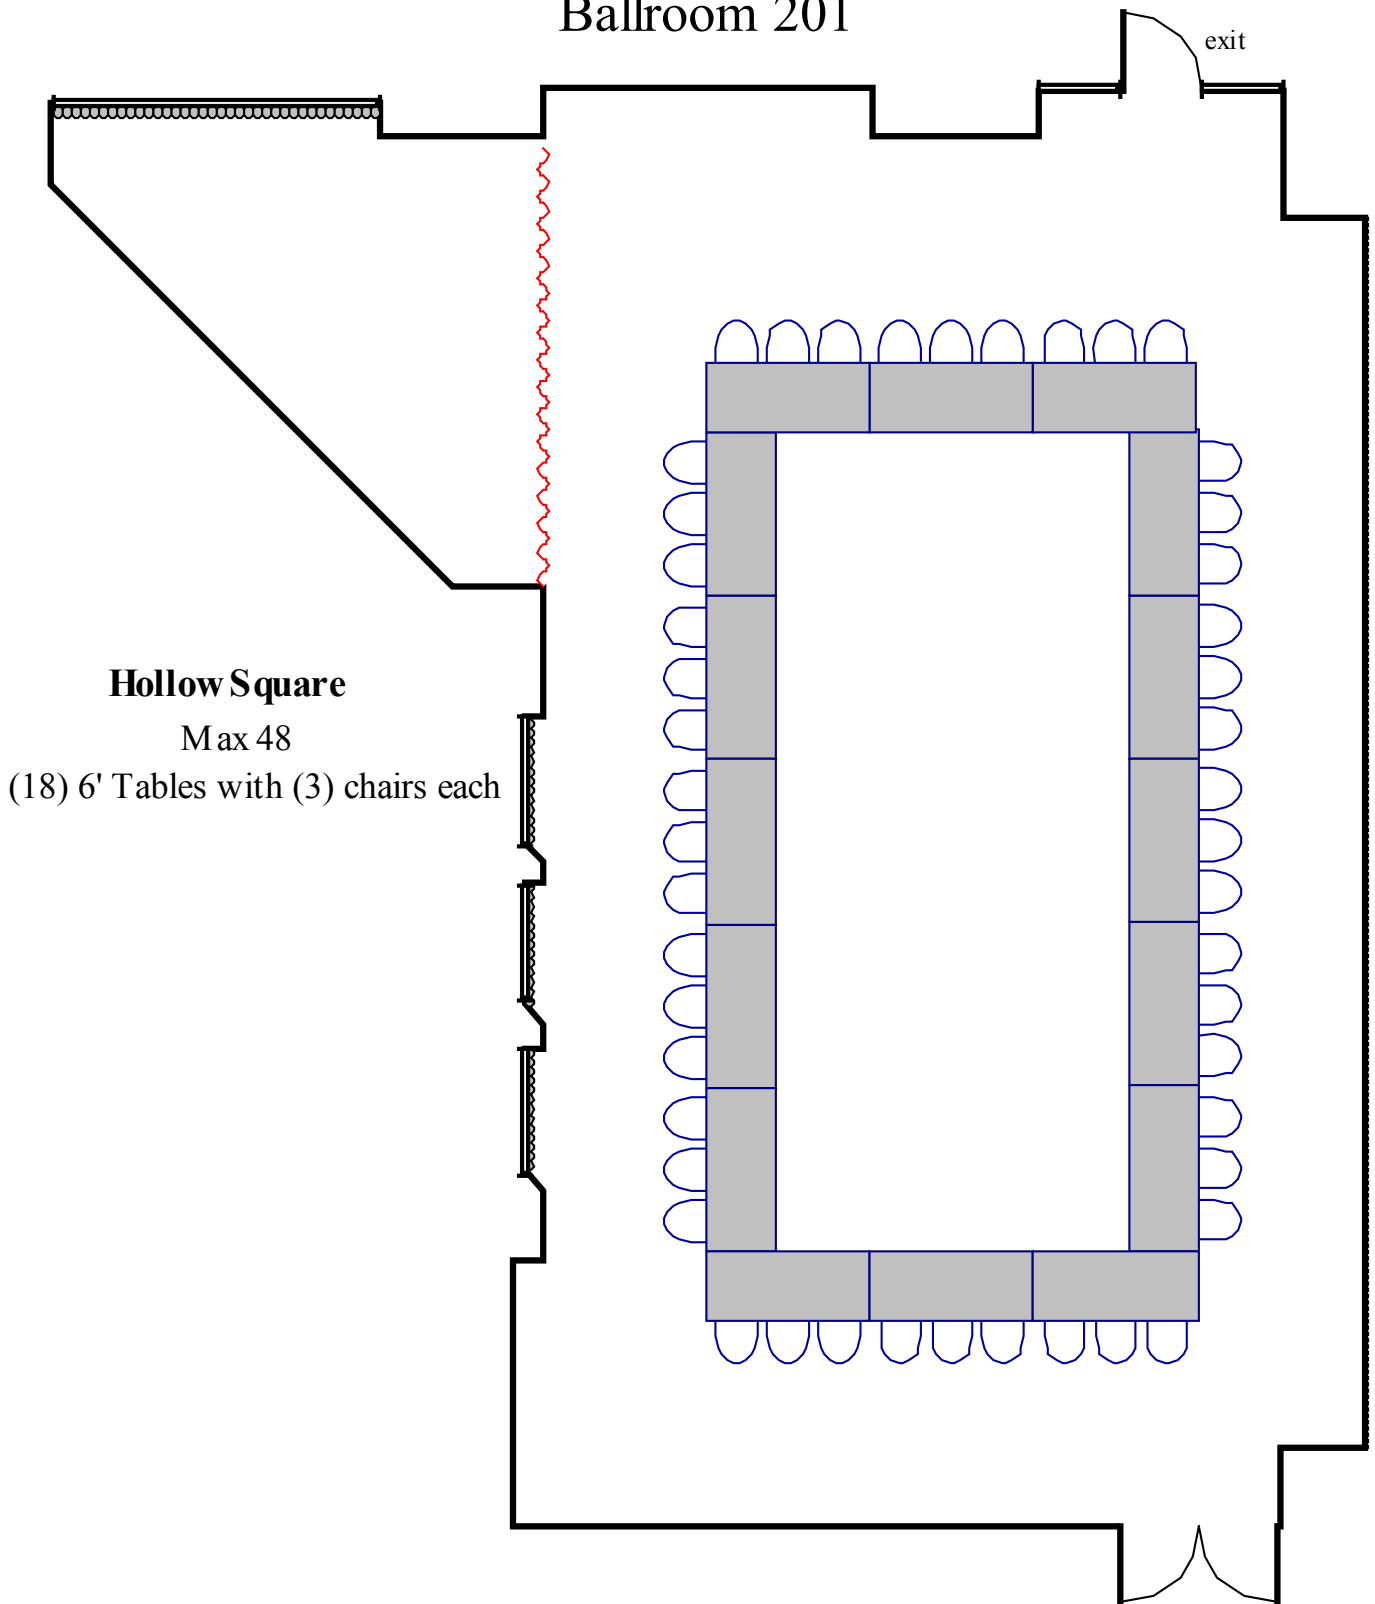

Ballroom 201

Hollow Square

Max 48

(18) 6' Tables with (3) chairs each

Ballroom 201

Square Feet- 1530

Room Dimensions- 51 x 30