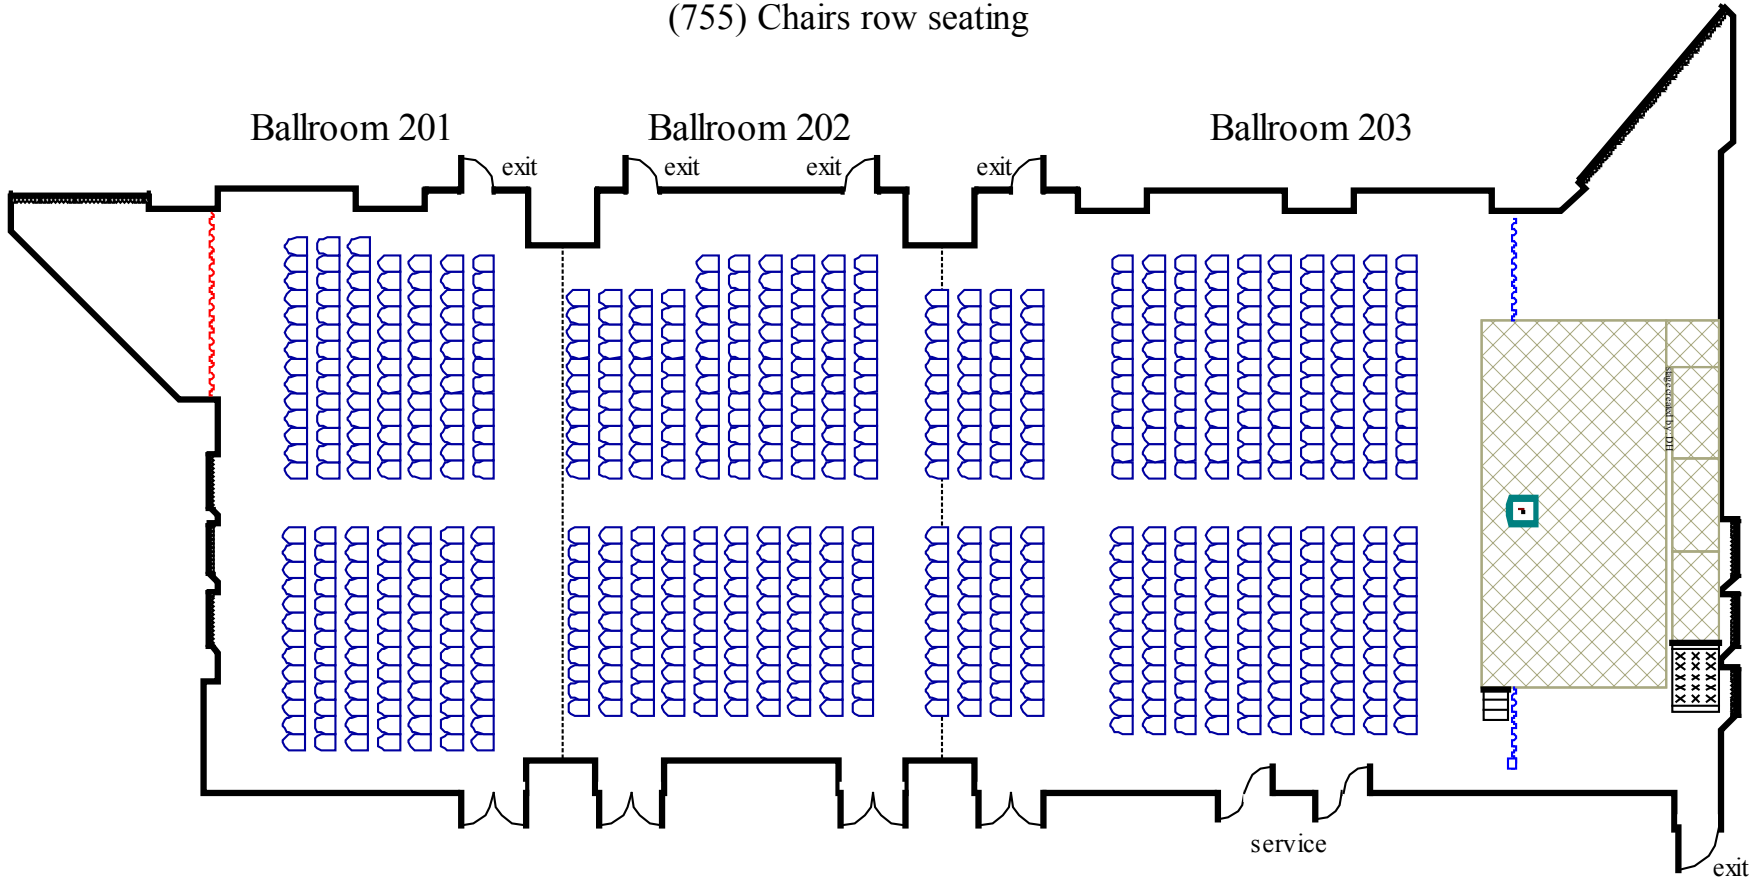

**Theatre**  
Max 755  
(755) Chairs row seating

Ballroom 201

Ballroom 202

Ballroom 203

exit

exit

exit

exit

service

exit

Ballrooms 201-203  
Square Feet- 6630  
Room Dimensions- 51 x 130