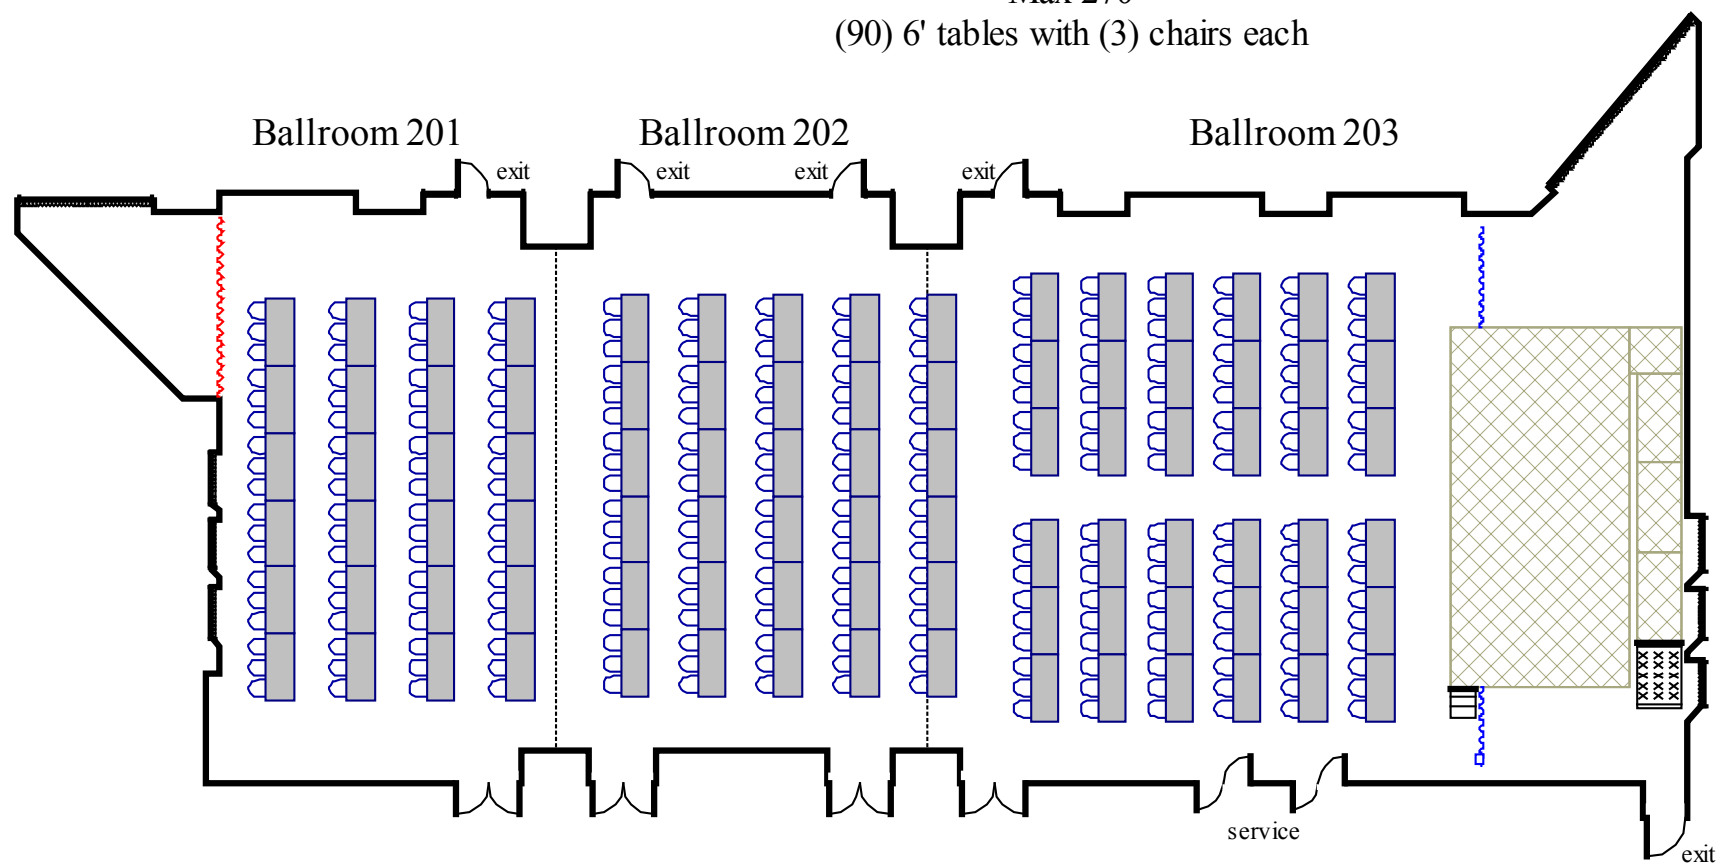

Classroom

Max 270

(90) 6' tables with (3) chairs each

Ballrooms 201-203
Square Feet- 6630
Room Dimensions- 51 x 130