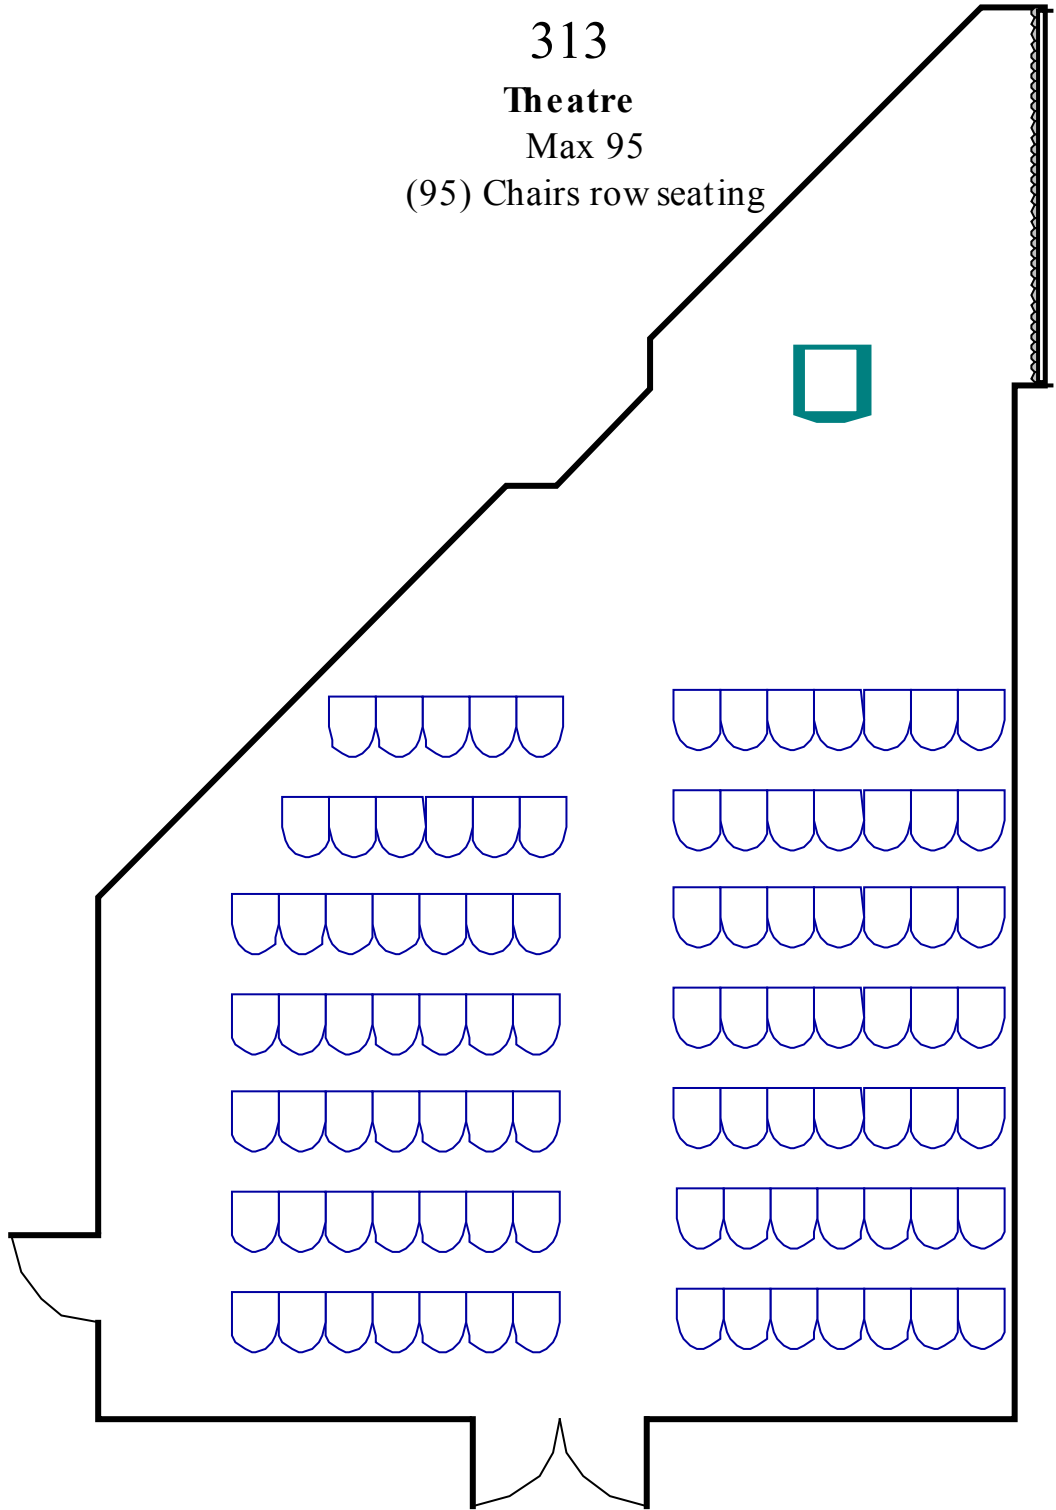

313
Theatre
Max 95
(95) Chairs row seating

Room 313
Square Feet 1380
Room Dimensions 30 x 46