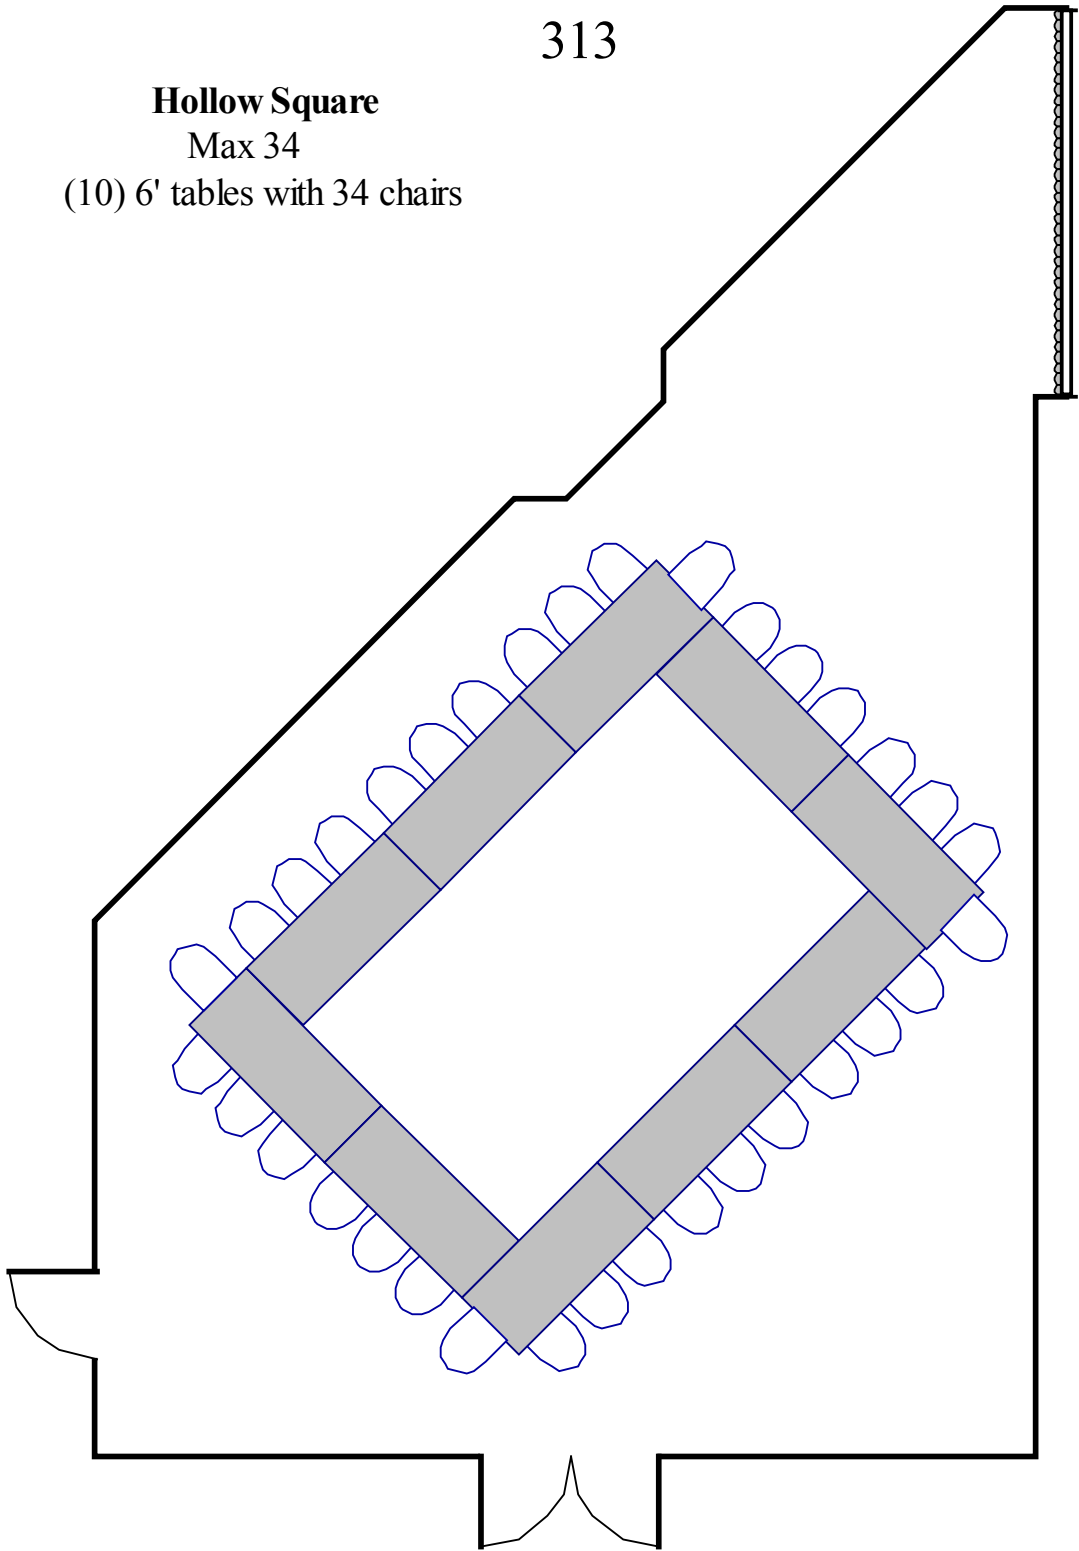

313

Hollow Square
Max 34
(10) 6' tables with 34 chairs

Room 313
Square feet 1380
Room Dimensions 30 x 46