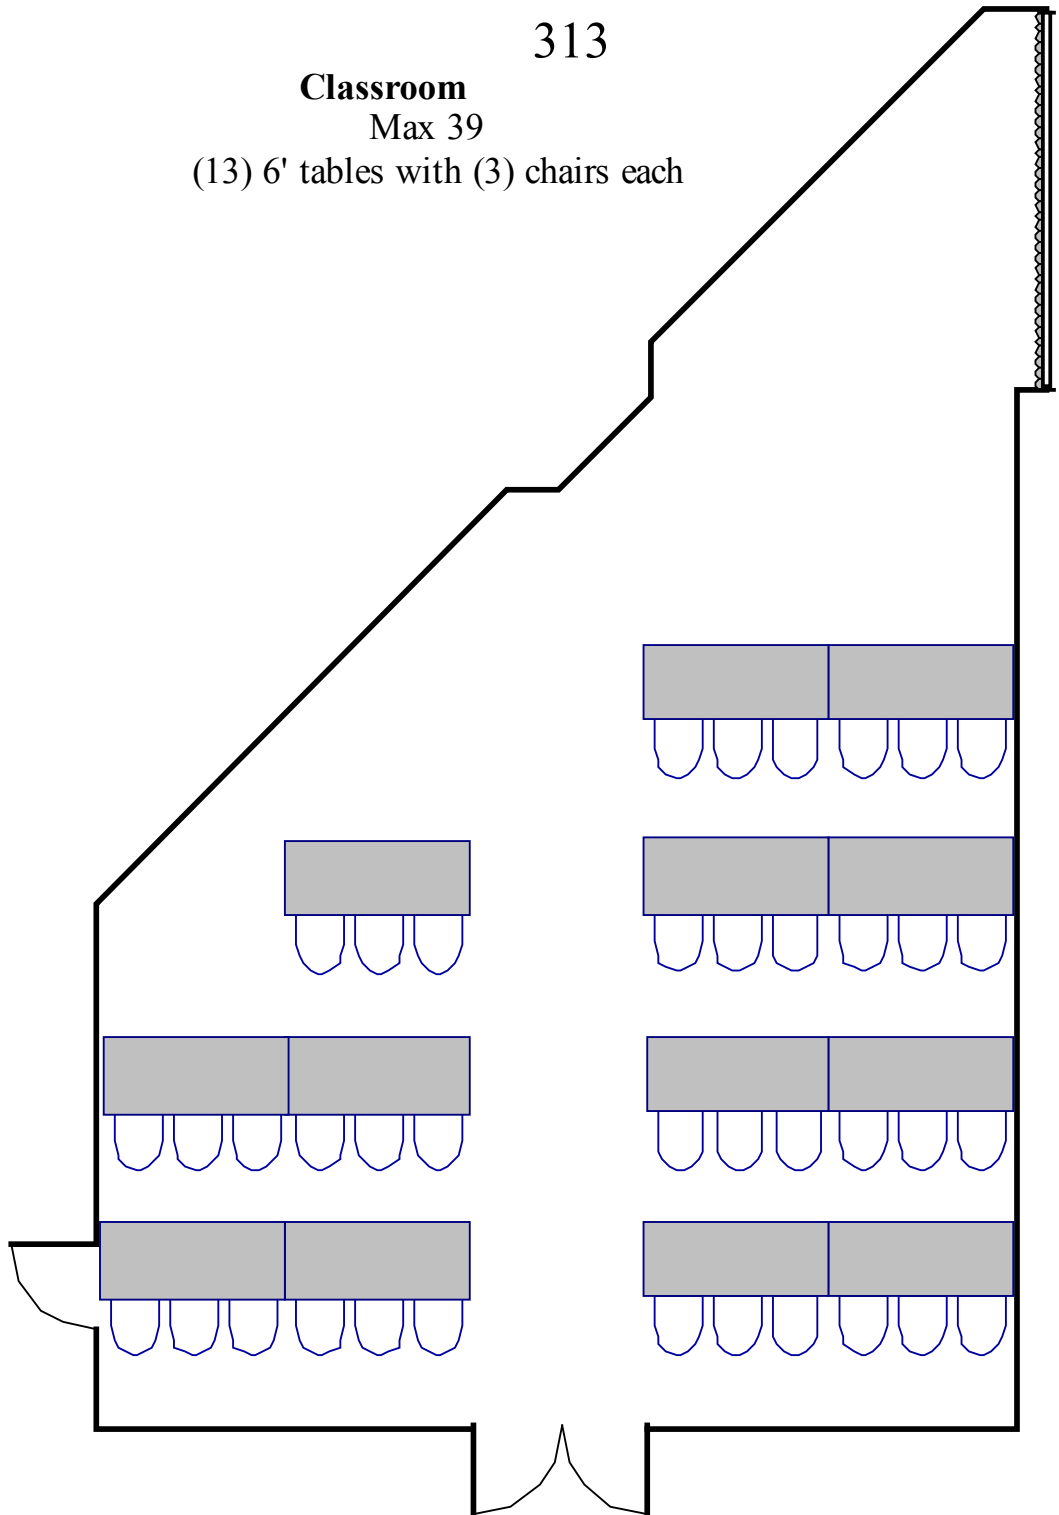

313

Classroom

Max 39

(13) 6' tables with (3) chairs each

Room 313

Square feet 1380

Room Dimensions 30 x 46