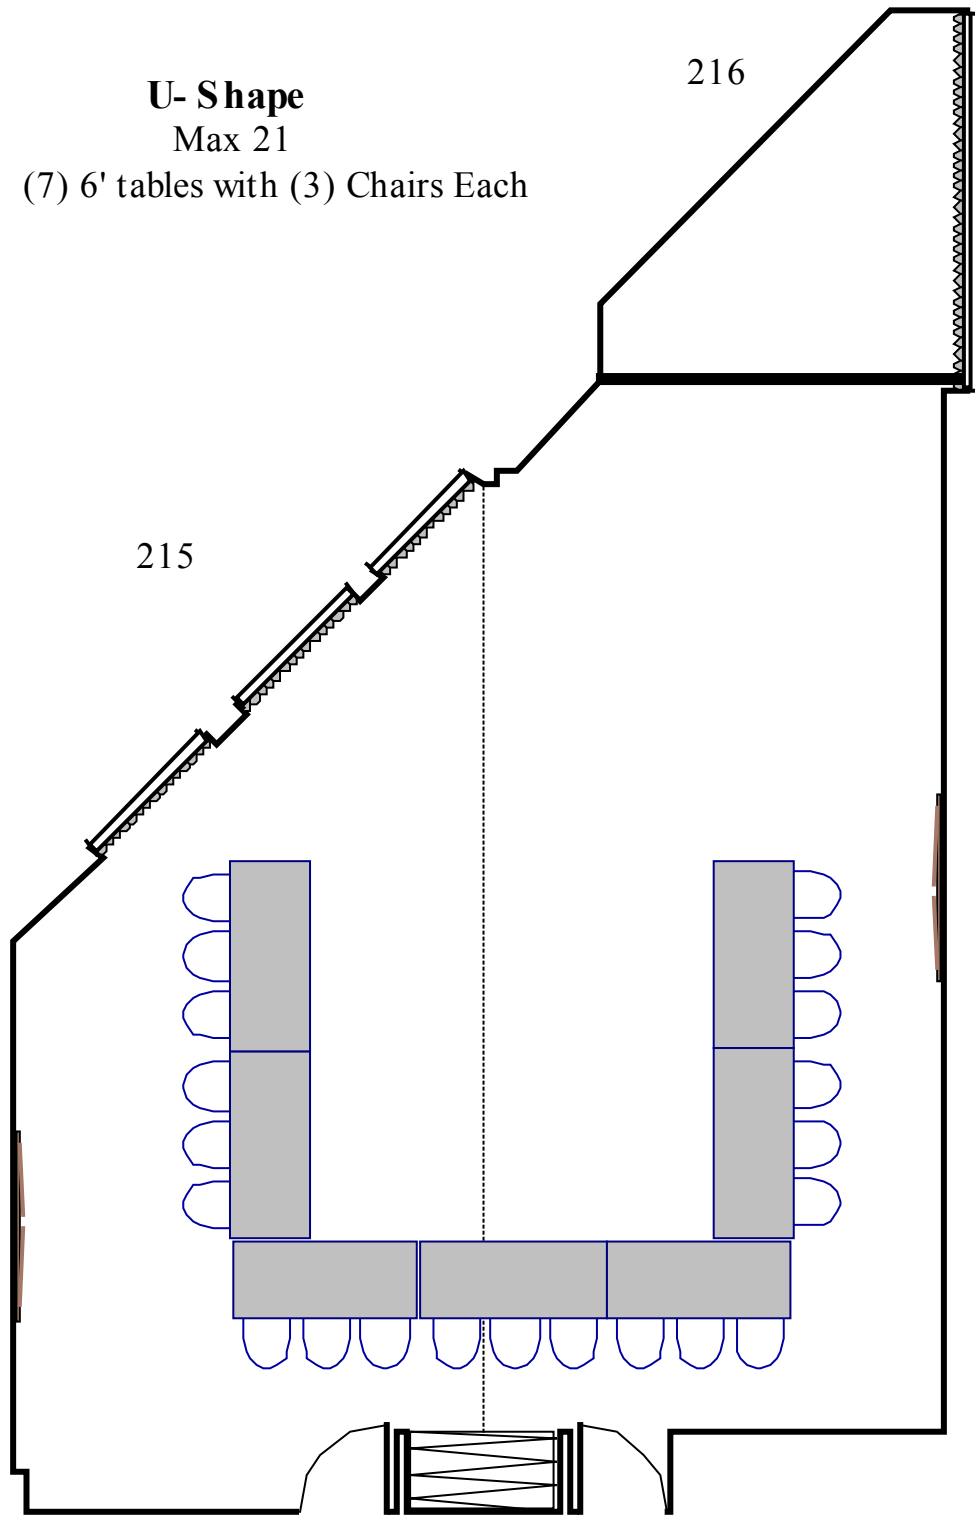

**U-Shape**  
Max 21  
(7) 6' tables with (3) Chairs Each

Rooms 215-216  
Square Feet- 794  
Room Dimensions- 31 x 29