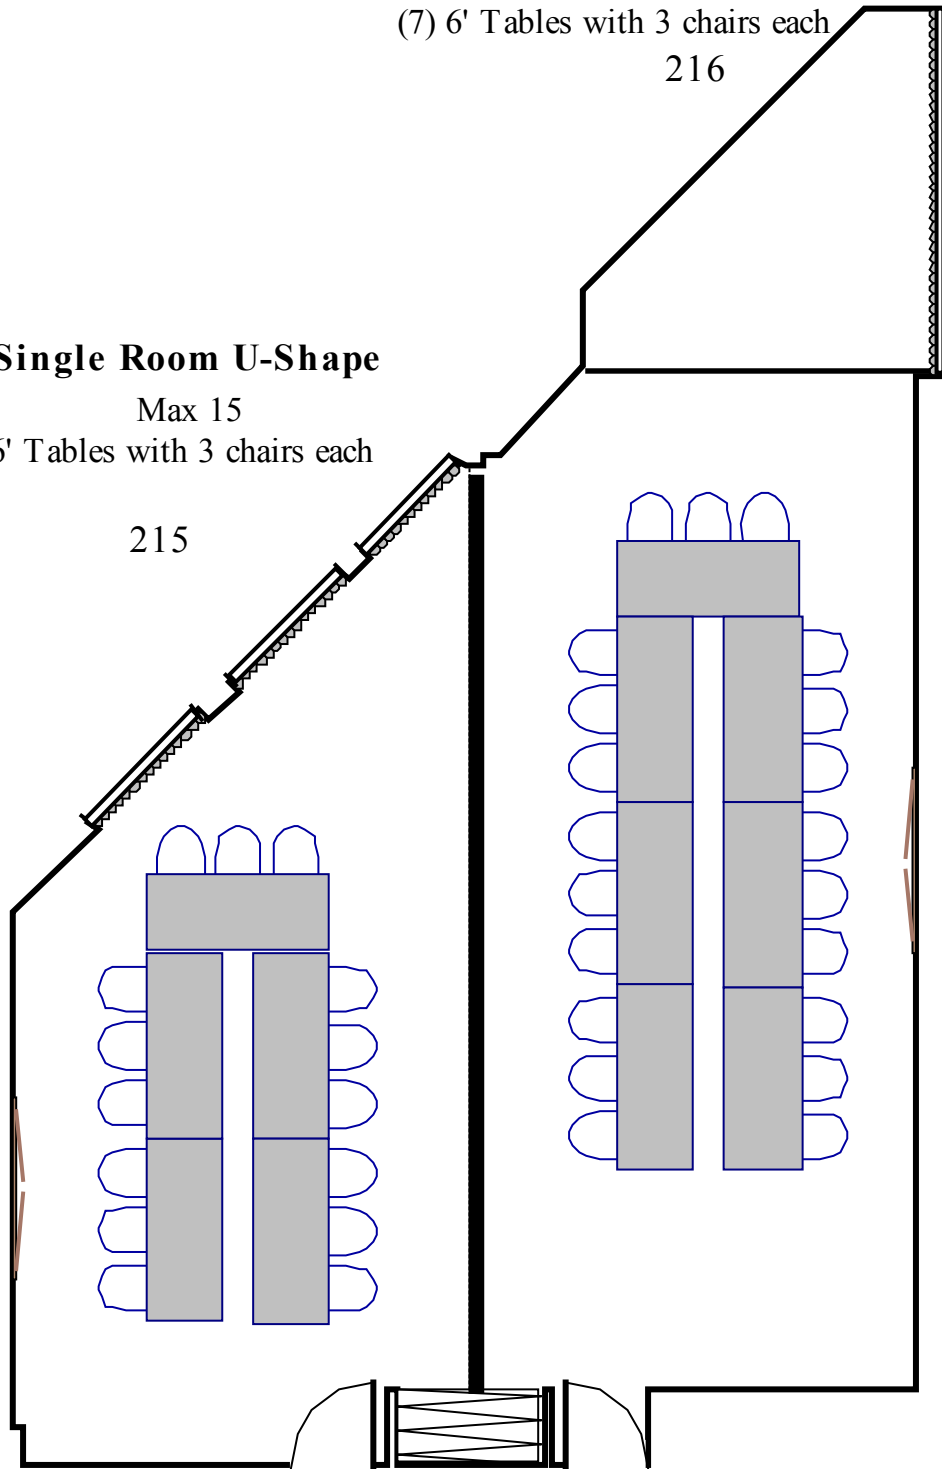

Single Room U-Shape

Max 21

(7) 6' Tables with 3 chairs each

216

Single Room U-Shape

Max 15

(5) 6' Tables with 3 chairs each

215

Rooms 215
Square Feet- 360
Room Dimensions- 24 x 15

Rooms 216
Square Feet- 434
Room Dimensions- 31 x 14