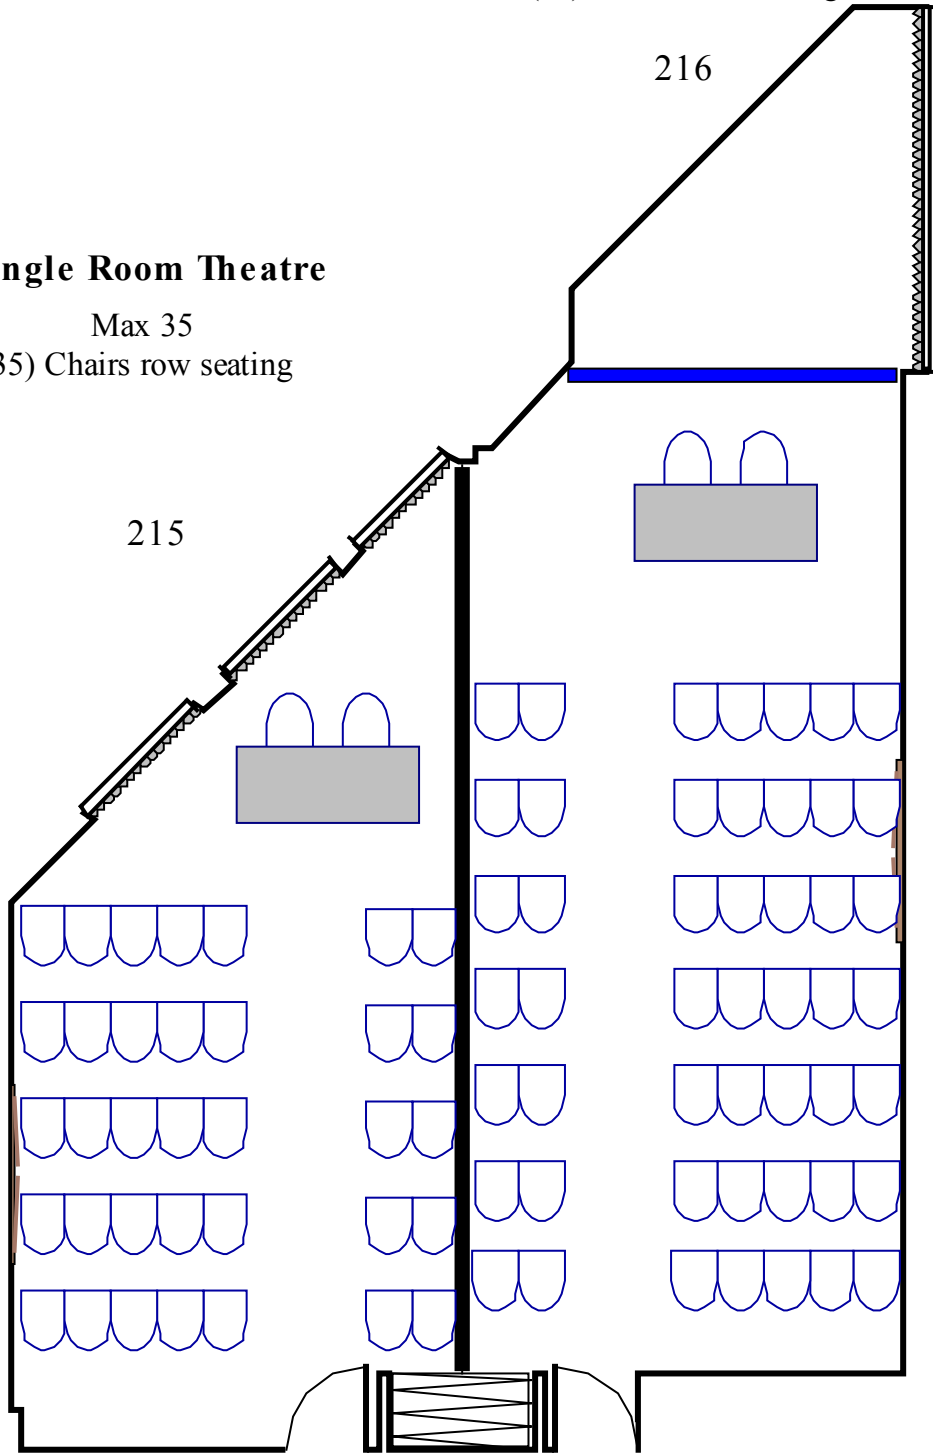

Single Room Theatre

Max 49

(49) Chairs row seating

216

Single Room Theatre

Max 35

(35) Chairs row seating

215

Rooms 215
Square Feet- 360
Room Dimensions- 24 x 15

Rooms 216
Square Feet- 434
Room Dimensions- 31 x 14