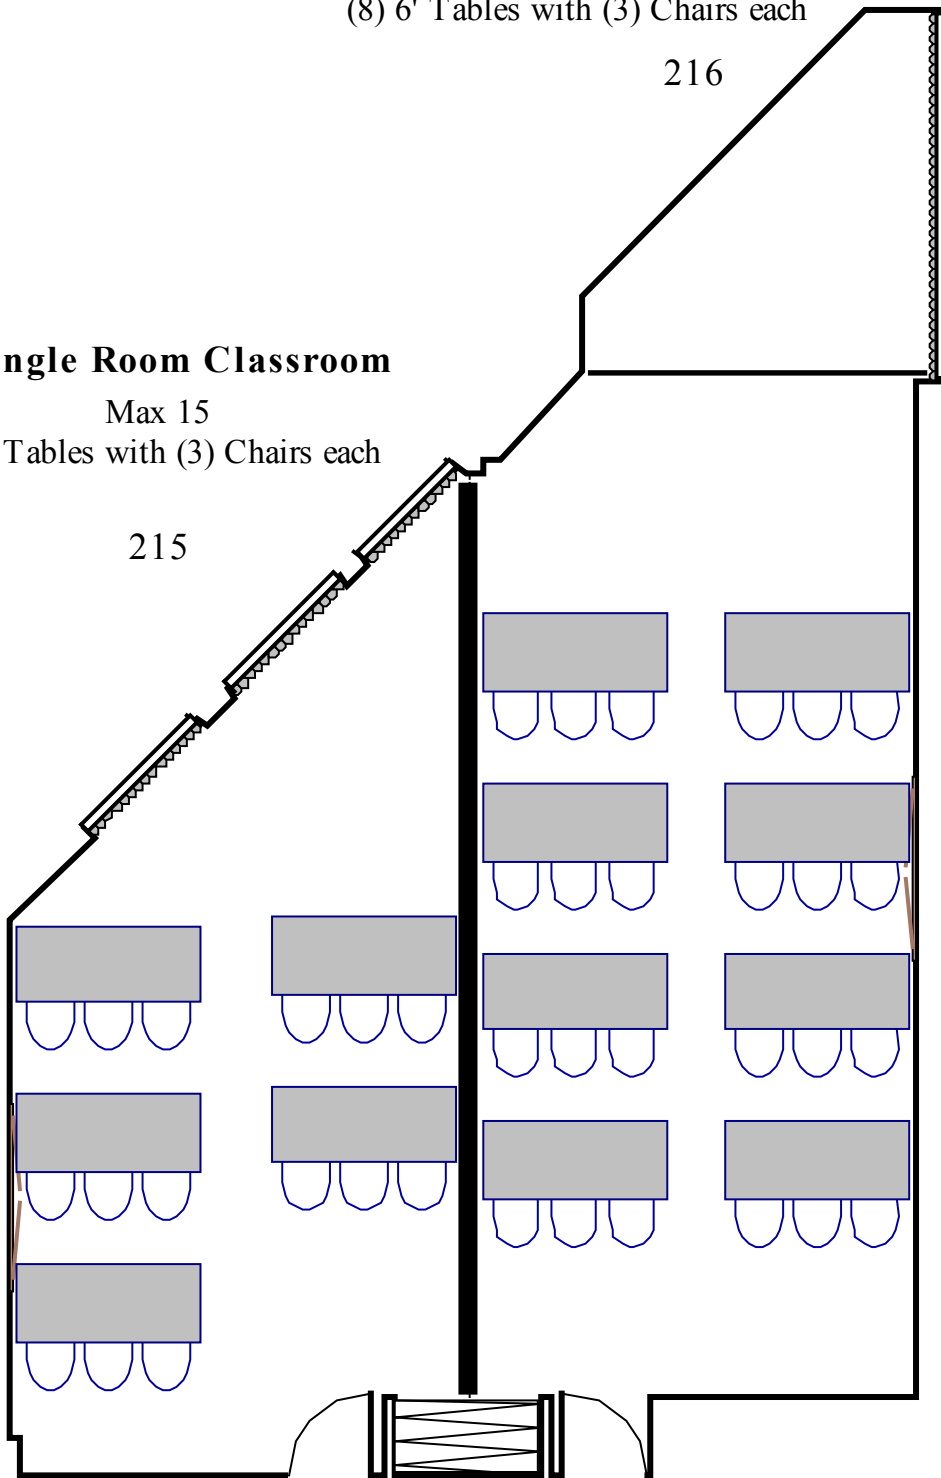

Single Room Classroom

Max 24

(8) 6' Tables with (3) Chairs each

216

Single Room Classroom

Max 15

(5) 6' Tables with (3) Chairs each

215

Room 215
Square Feet- 360
Room Dimensions- 24 x 15

Room 216
Square Feet- 434
Room Dimensions- 31 x 14