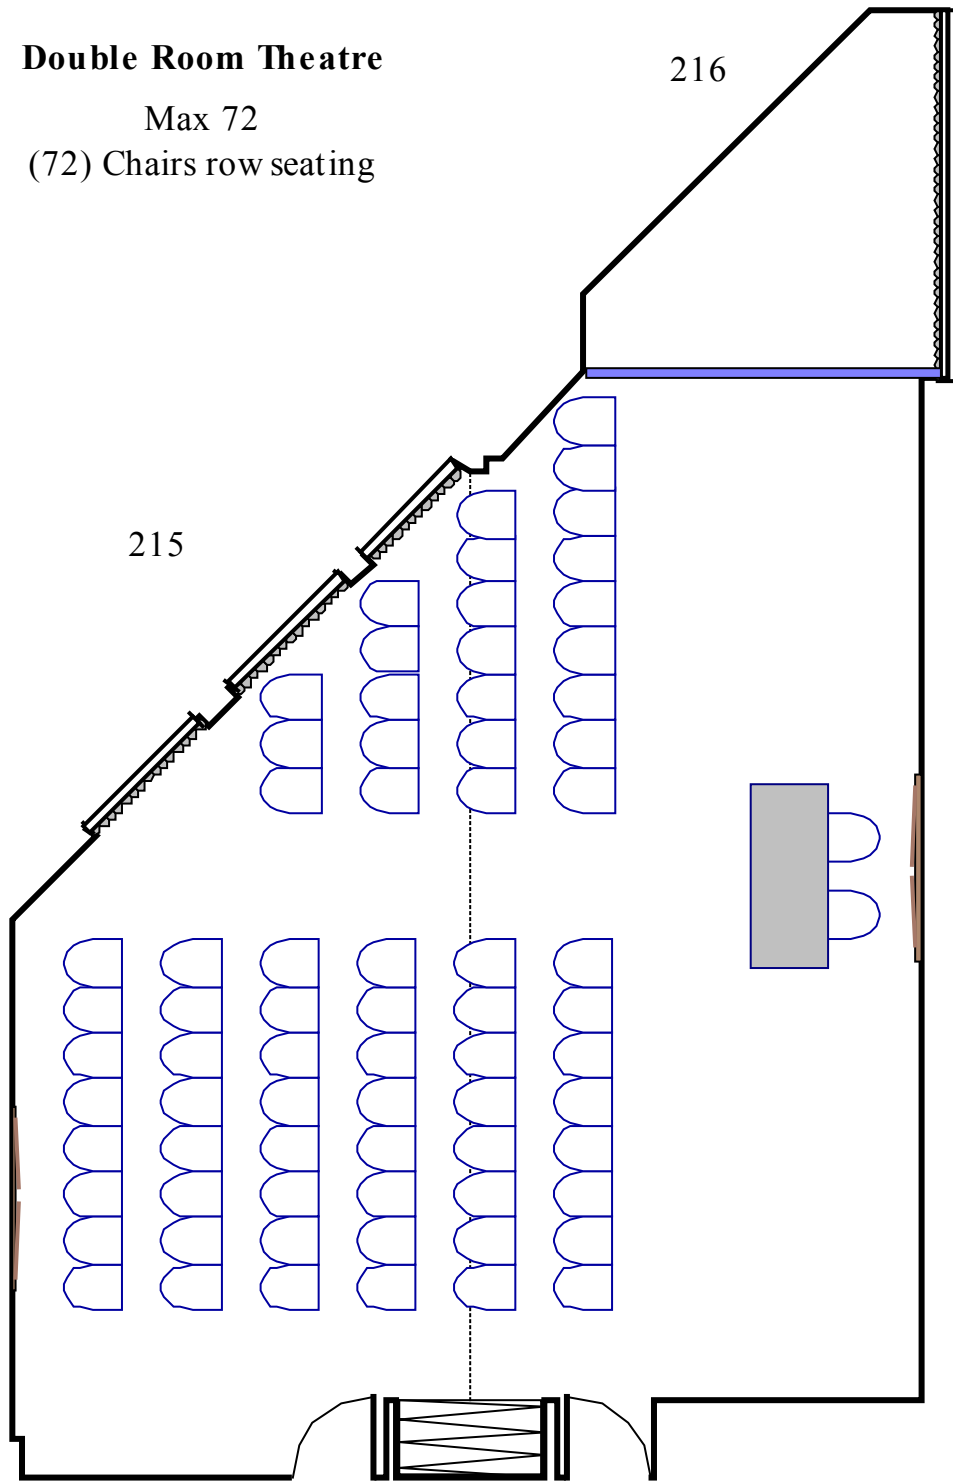

Double Room Theatre

Max 72
(72) Chairs row seating

Room 215-216
Square Feet- 794
Room Dimensions- 31 x 29