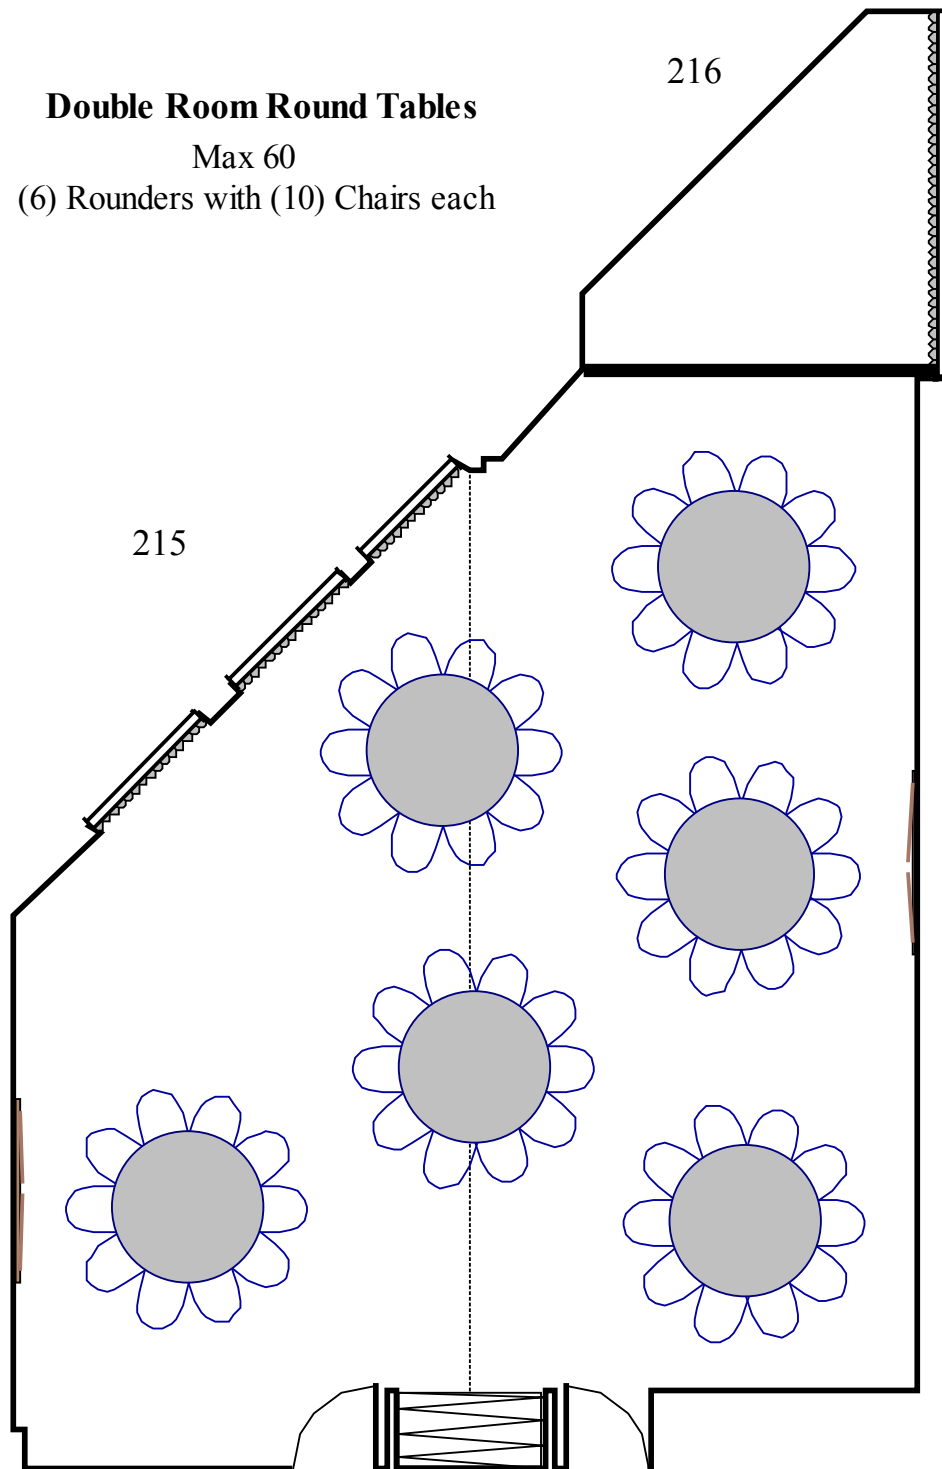

Double Room Round Tables
Max 60
(6) Rounders with (10) Chairs each

Rooms 215-216
Square Feet- 794
Room Dimensions- 31 x 29