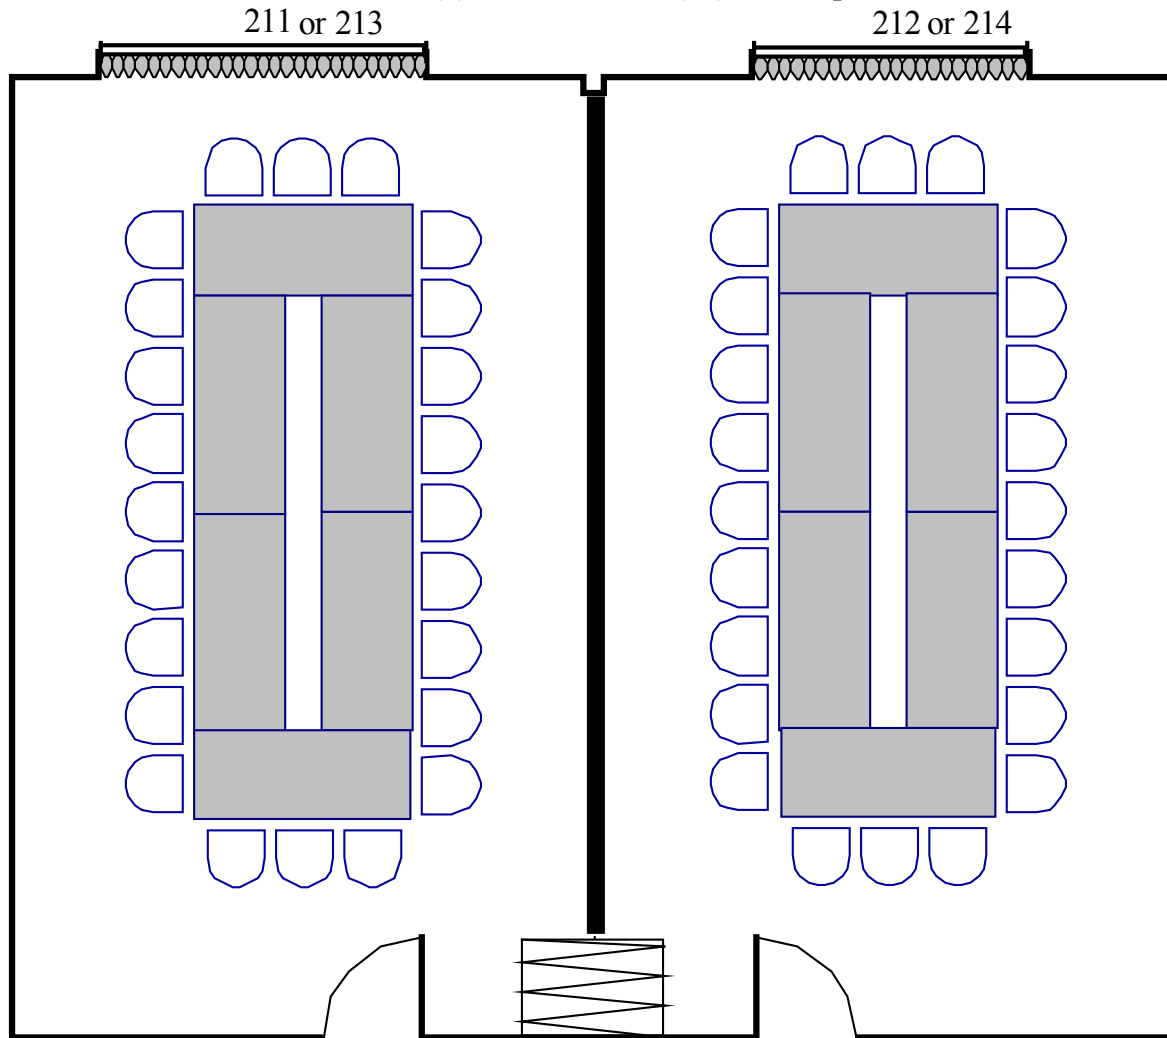

Single Room Hollow Square

Max 24 per room

(6) 6' Tables with (24) Chairs per room

Room 211 or 213
Square Feet - 432
Room Dimension - 27 x 16

Room 212 or 214
Square Feet - 432
Room Dimension - 27 x 16