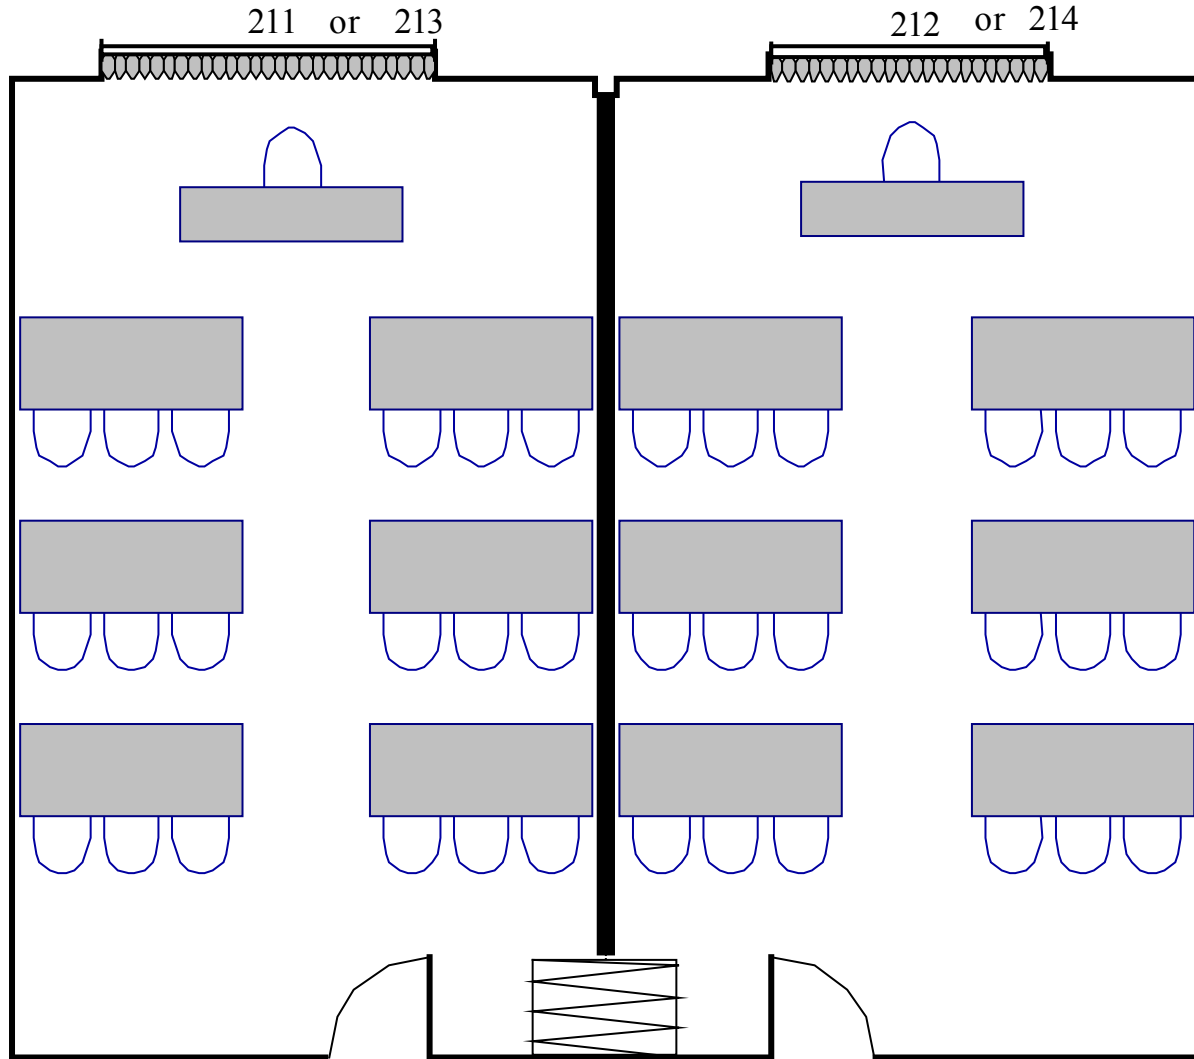

Single Room Classroom

Max 18 per room

(6) 6' table w/ (18) chairs per room

Rooms 211 or 213
Square Feet- 432
Room Dimensions- 27 x 16

or

Rooms 212 or 214
Square Feet- 432
Room Dimensions- 27 x 16