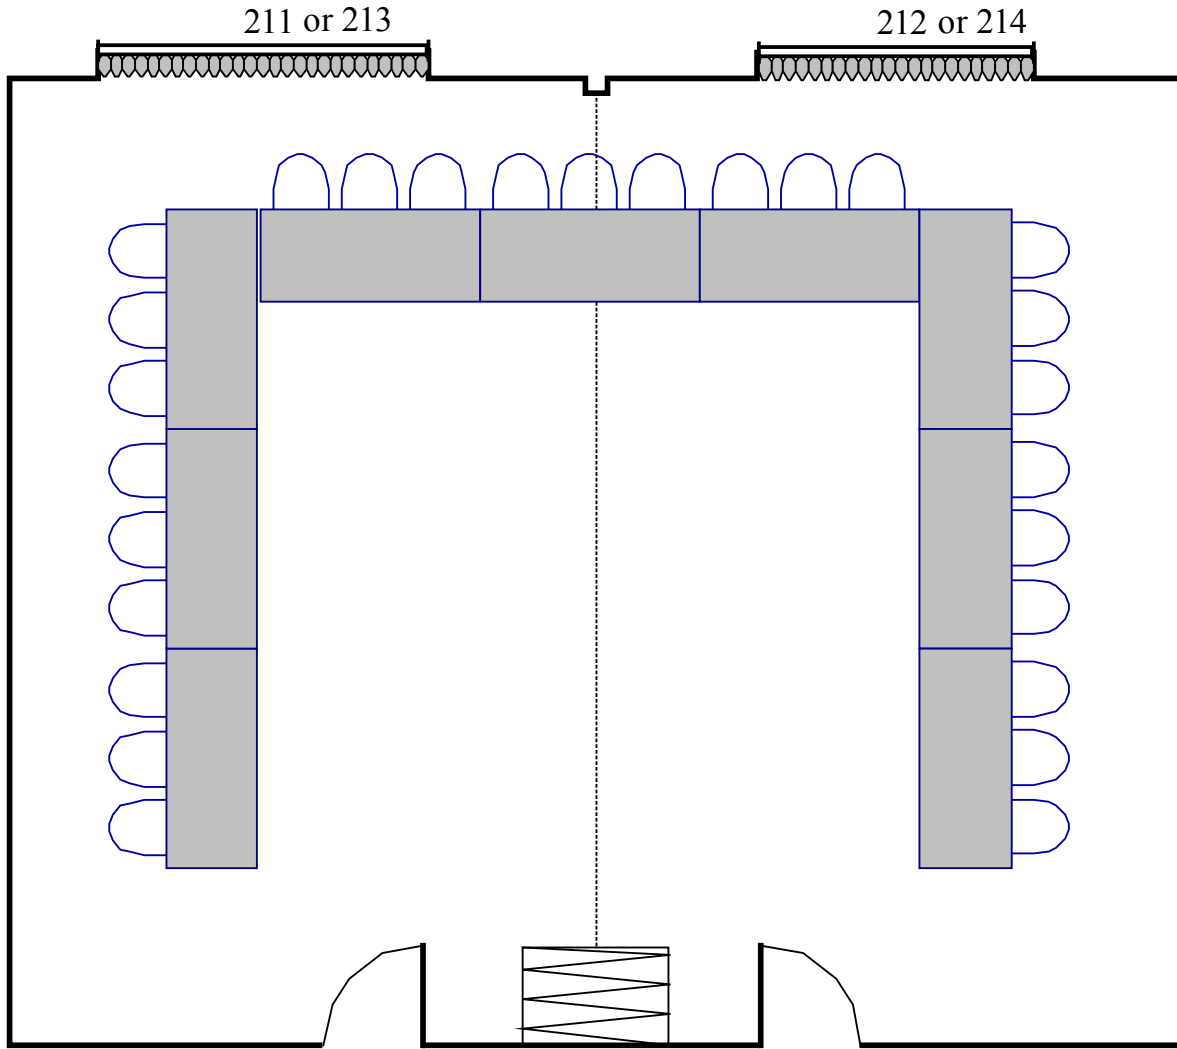

Double Room U-Shape

Max 27

(9) 6' Tables with (3) chairs each

Rooms 211-212
Square Feet- 864
Room Dimensions-27 x 32

or

Rooms 213-214
Square Feet- 864
Room Dimensions-27 x 32