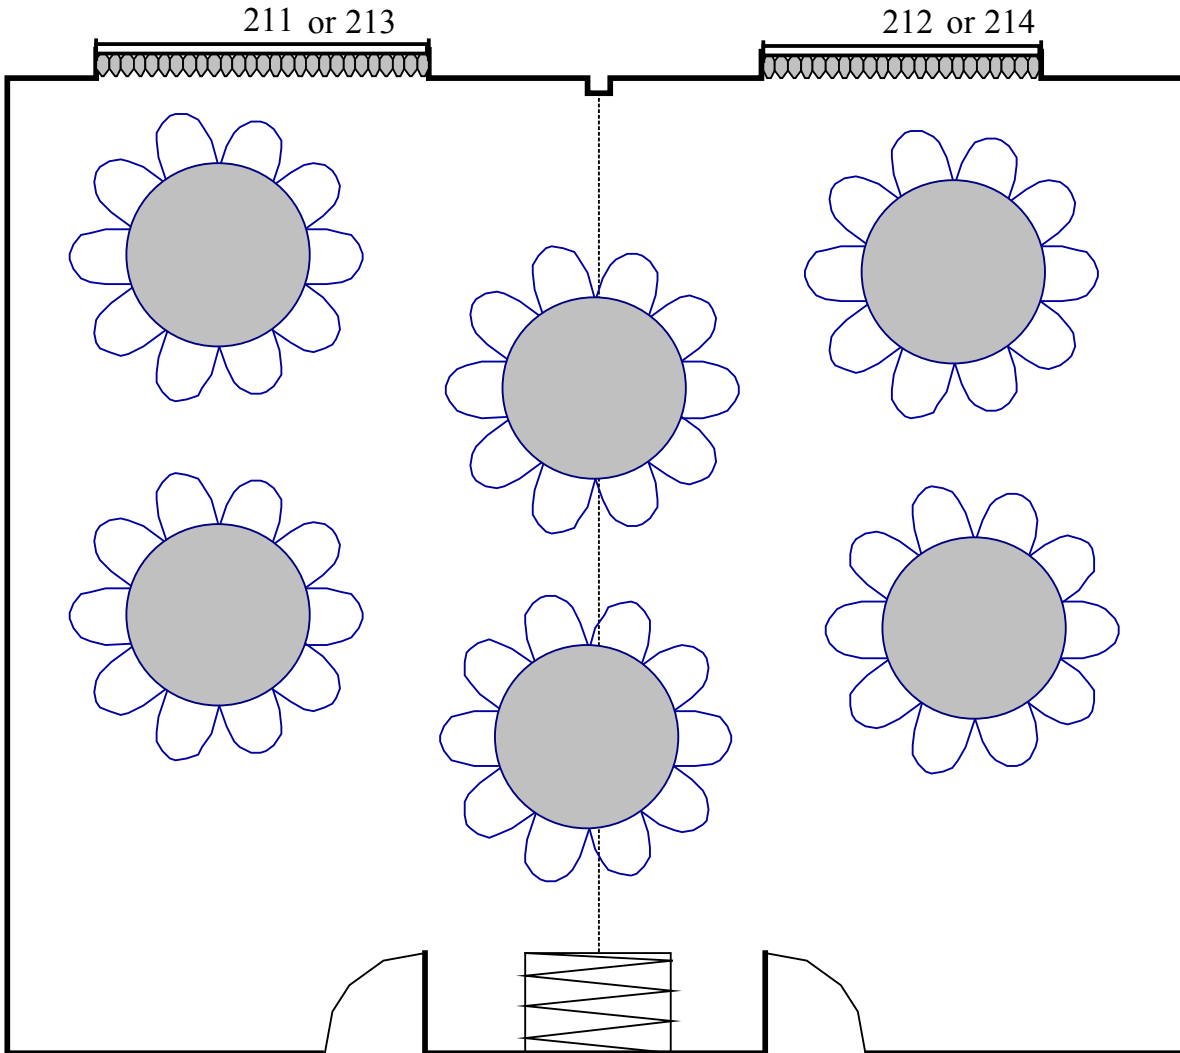

Double Room Round Tables

Max 60

(6) Rounders with (10) chairs each

Rooms 211-212
Square Feet- 864
Room Dimensions-27 x 32

or

Rooms 213-214
Square Feet- 864
Room Dimensions-27 x 32