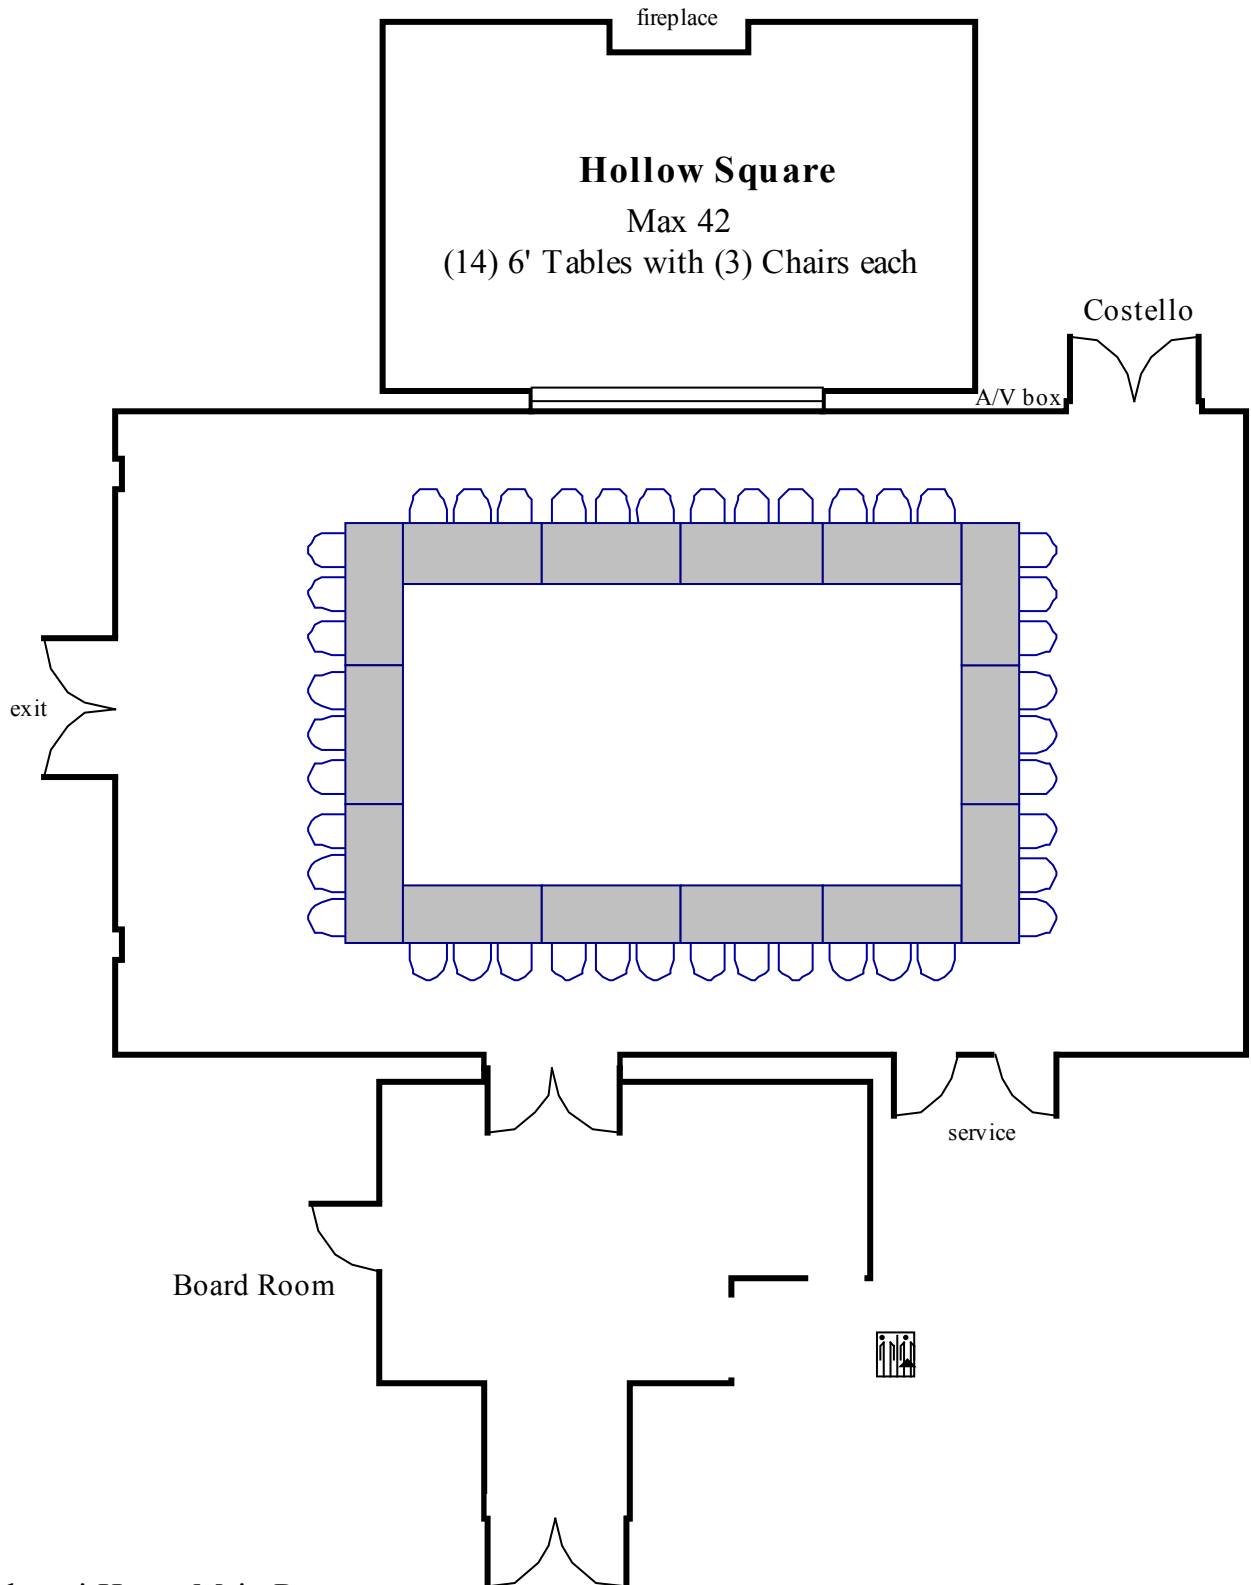

# Alumni House Multi Purpose Room

Alumni House Main Room  
Square feet 1296  
Room Dimensions 27x48