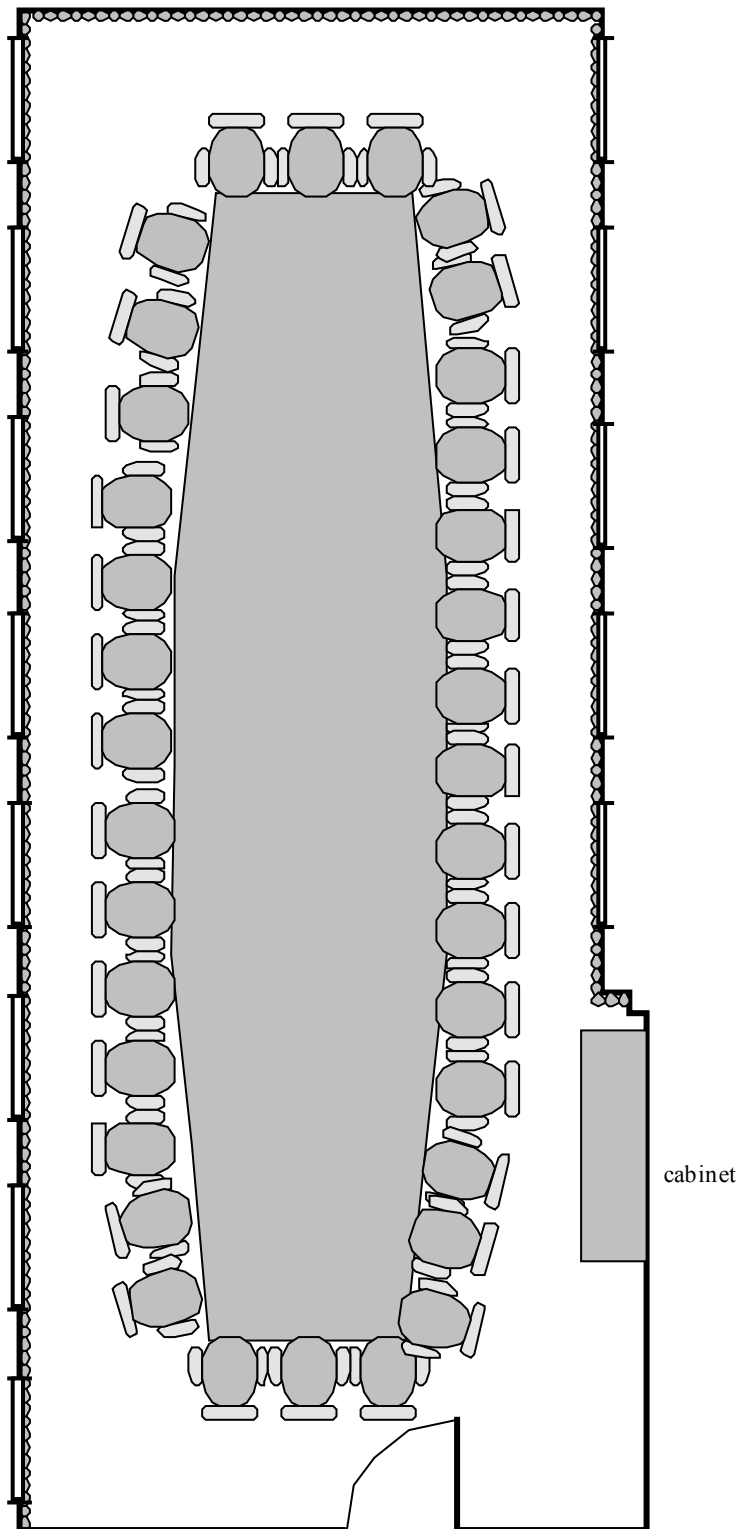

Alumni House Board Room

- Standard Set
35 Chairs