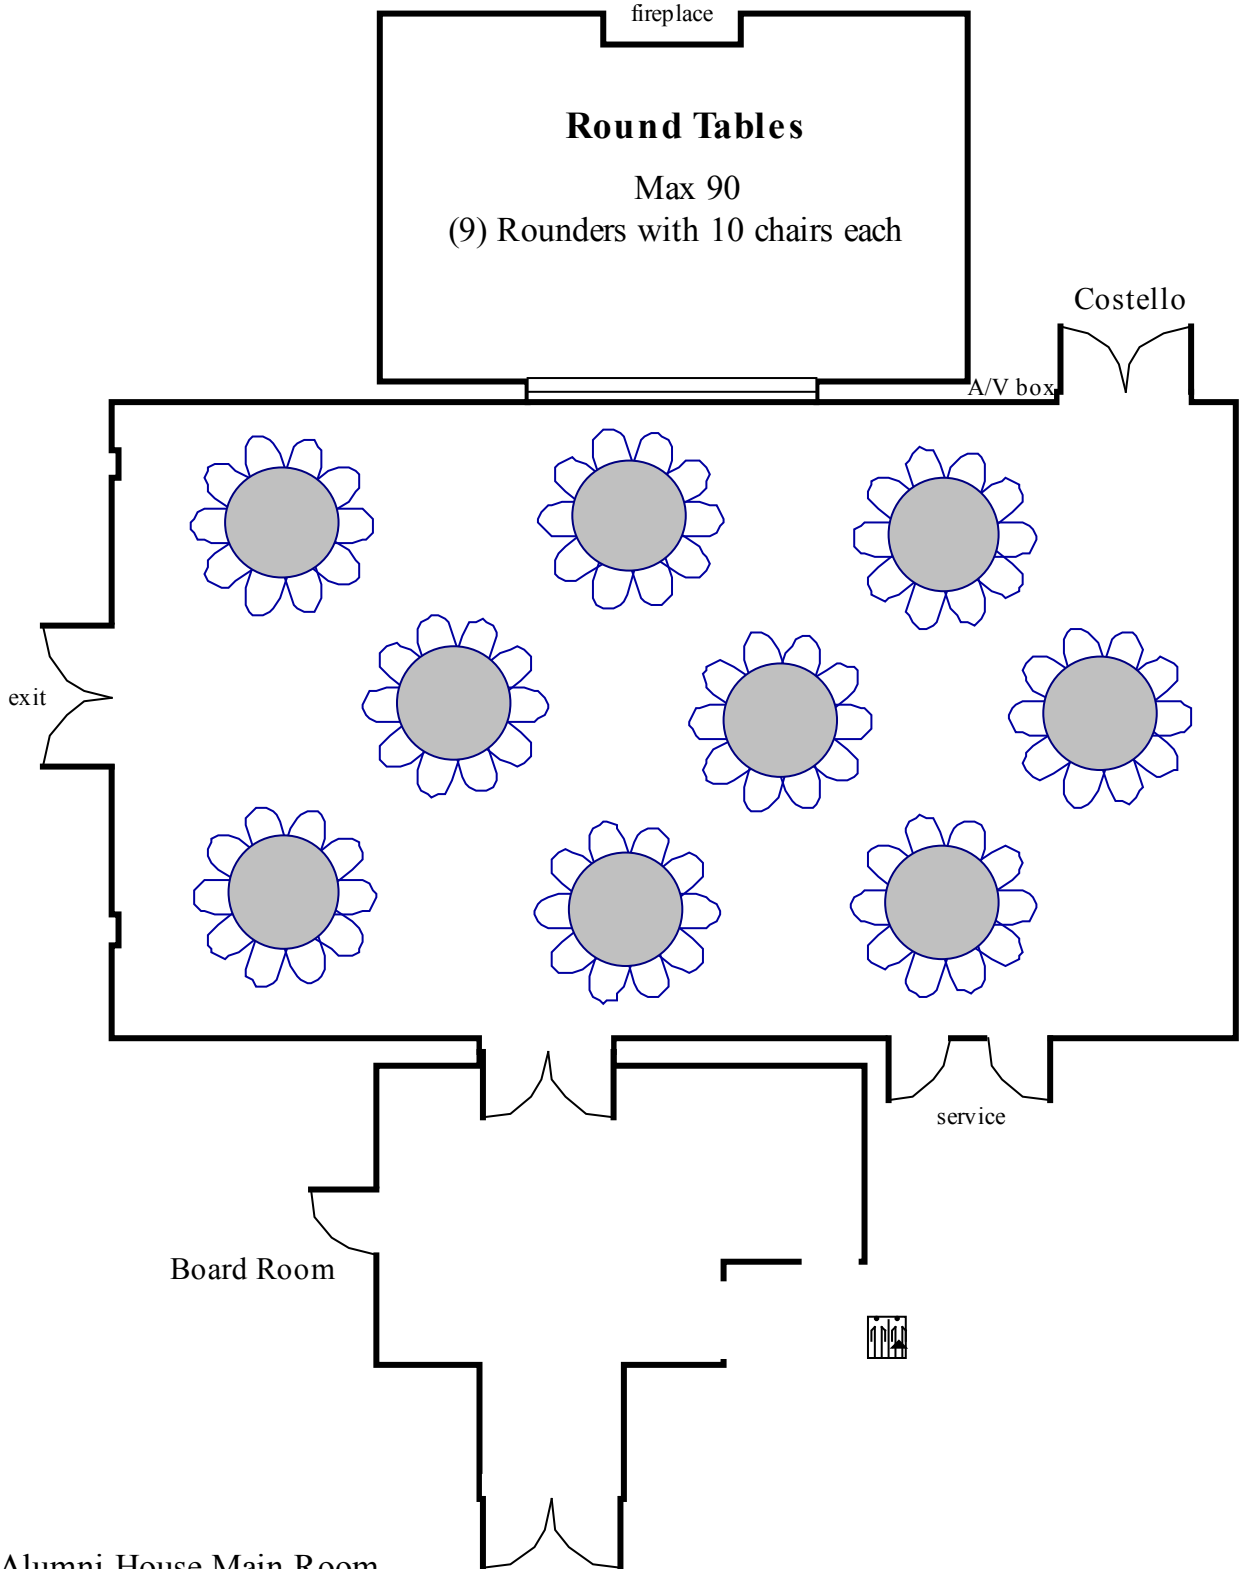

# Alumni House Multi Purpose Room

Alumni House Main Room  
Square feet 1296  
Room Dimensions 27x48