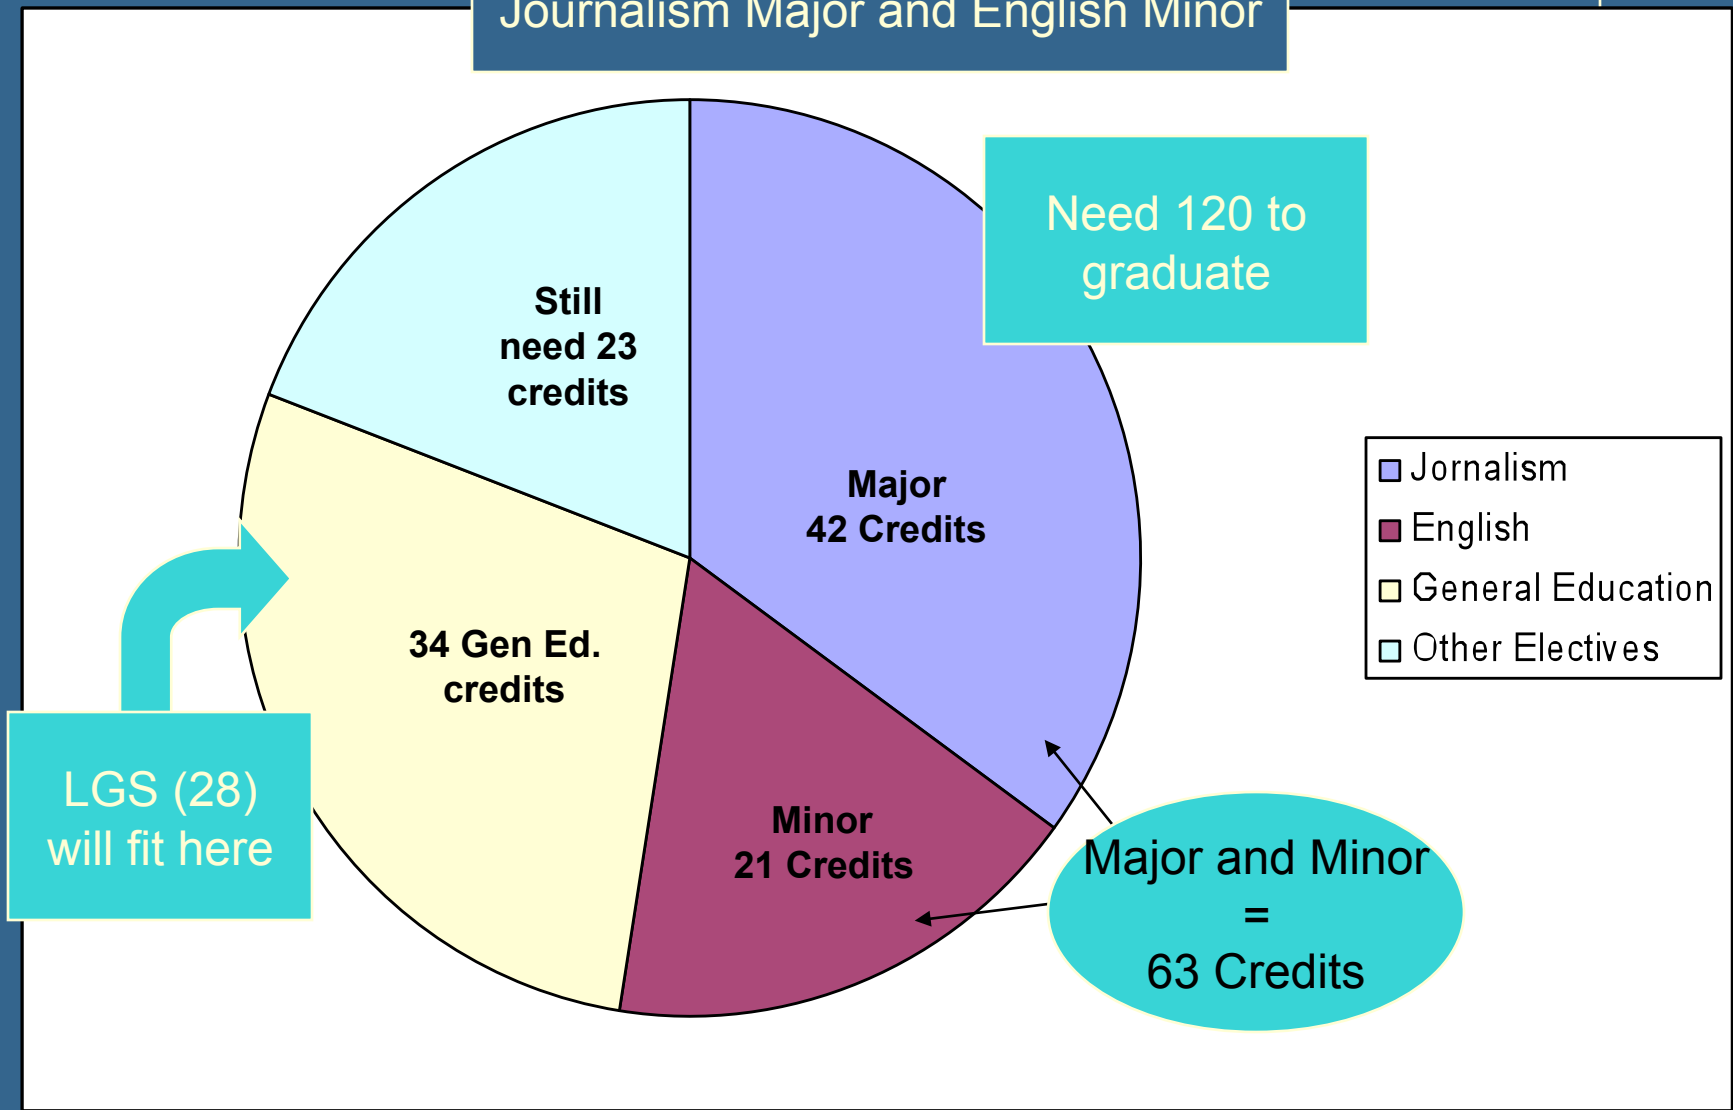

Where Does LGS Fit In With Your Studies and Major?

Distribution of requirements for Biology

Similarly...

Journalism Major and English Minor

Other Majors...

LGS (28 credits)

Major	Major Credits	Gen. Ed.	Electives
Physics	62	34	24
Management	36	34	50
Nursing	78-79	34	7 or 8
Psychology	41	34	45
History	36	34	50

LGS Requirements by year (28 Credits)...

- Freshman
- Sophomore
- Junior
- Senior

You may also take LGS independent study and professional internships