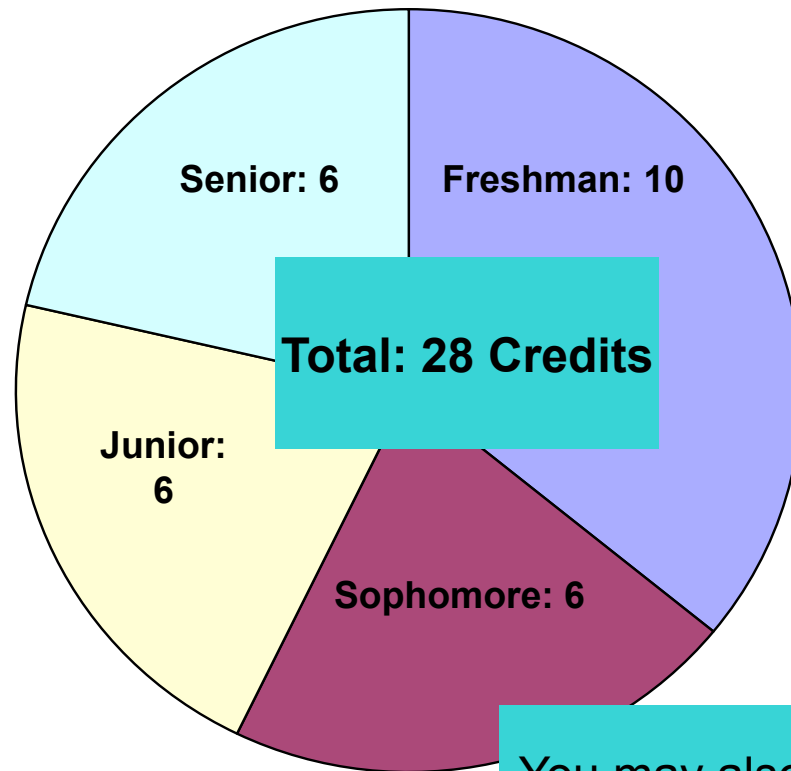

Where Does LGS Fit In With Your Studies and Major?

Distribution of requirements for Biology

Similarly...

Journalism Major and English Minor

Other Majors...

LGS (28 credits)

Major	Major Credits	Gen. Ed.	Electives
Physics	62	34	24
Management	36	34	50
Nursing	78-79	34	7 or 8
Psychology	41	34	45
History	36	34	50

LGS Requirements by year (28 Credits)...

- Freshman
- Sophomore
- Junior
- Senior

You may also take LGS independent study and professional internships