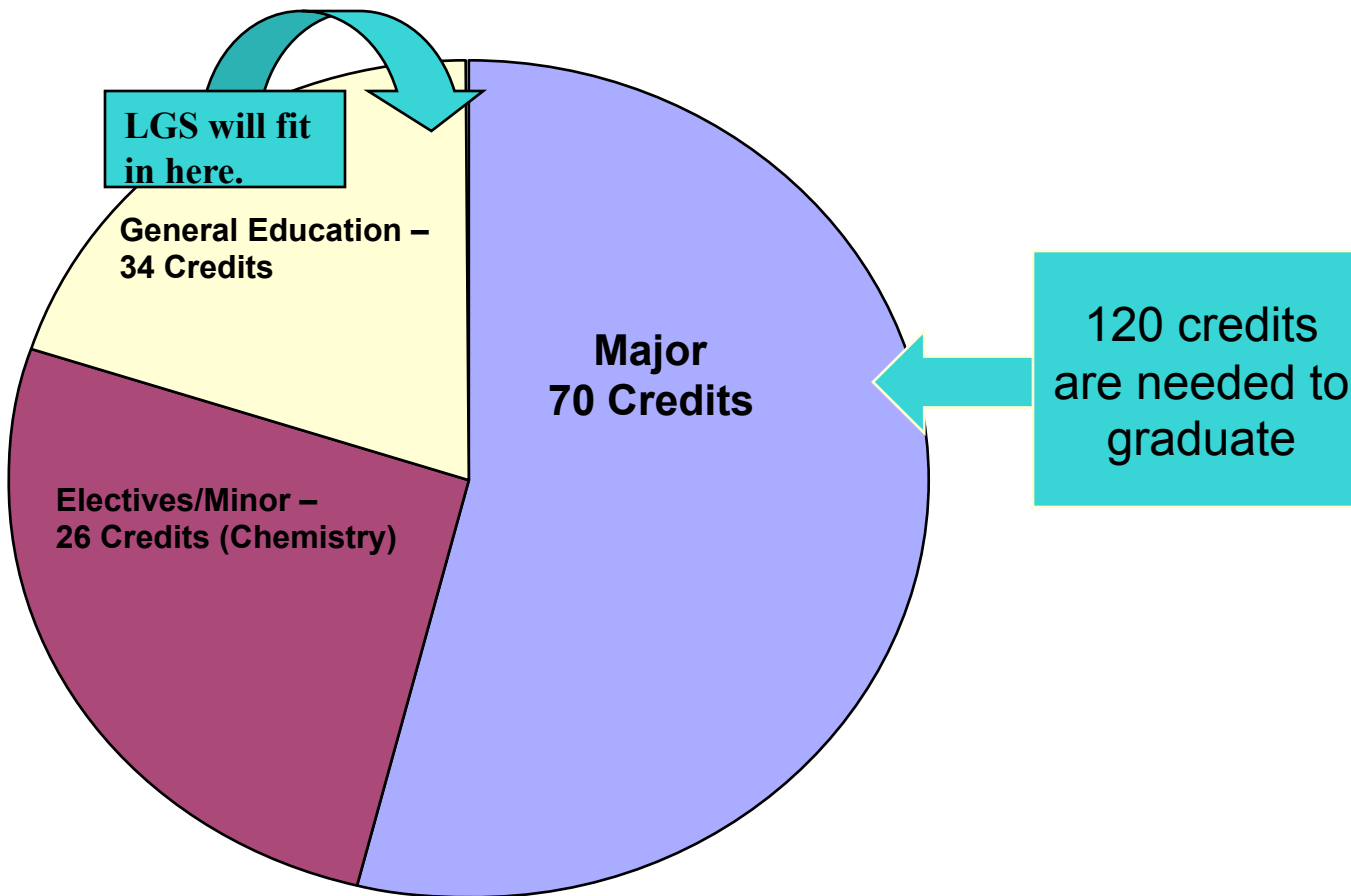

Where Does LGS Fit In With Your Studies and Major?

Distribution of requirements for Biology

Similarly...

Journalism Major and English Minor

Other Majors...

LGS (28 credits)

Major	Major Credits	Gen. Ed.	Electives
Physics	62	34	24
Management	36	34	50
Nursing	78-79	34	7 or 8
Psychology	41	34	45
History	36	34	50

LGS Requirements by year (28 Credits)...

- Freshman
- Sophomore
- Junior
- Senior

You may also take LGS independent study and professional internships